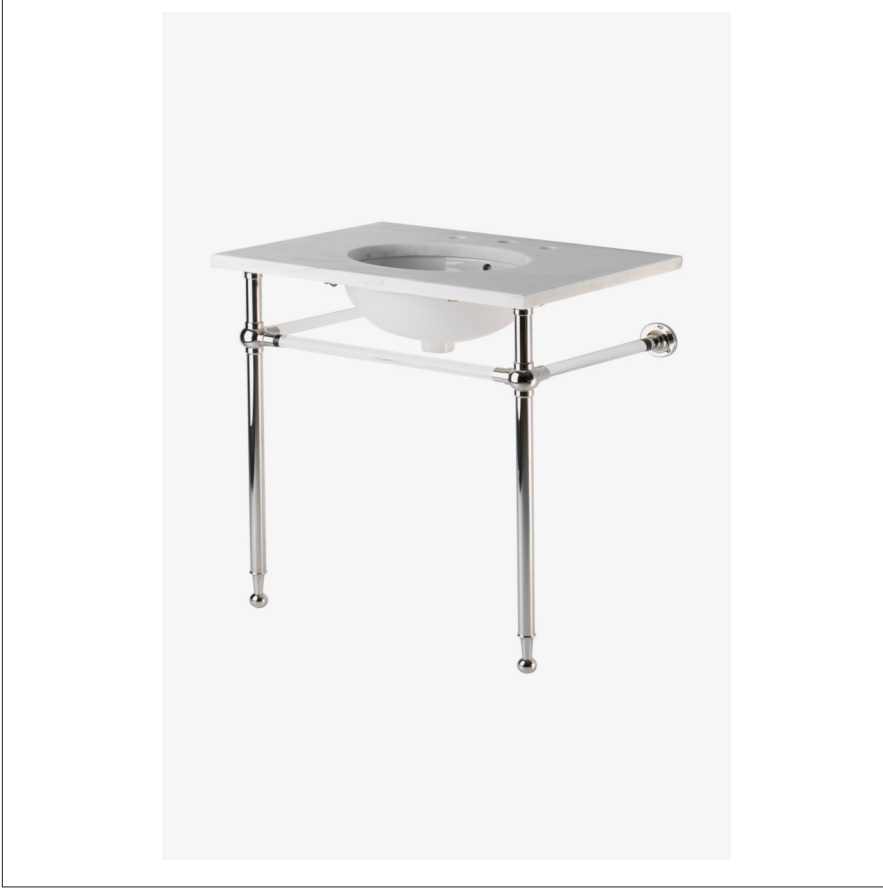

CRYSTAL

CRWS43

Crystal Metal Round Two Leg Single Washstand 27 15/16" x 19 13/16" x 32 3/4"

SHOWN IN CRYSTAL ROUND TWO LEG SINGLE WASHSTAND PACKAGED WITH SINK AND SLAB TOP 30" X 21" X 34"| CRWS02

TECHNICAL DETAILS

ADA Compliance: No
Diameter of Legs / Tubes: 32 mm
Horizontal Rail Material: Glass
Depth / Width: 503 mm
Height: 832 mm
Installation Type: Wall Mounted
Leg Material: Metal
Length: 710 mm
Number of Holes: Zero Holes
Number of Legs: Two
Outer Rim Shape: Rectangular
Primary Material: 20 SWG Brass
Sink Visibility: Y
Storage Capacity: 0 cubic cm
Suggested Application: Bath

PRODUCT FEATURES

Brass metal is used for washstand leg components.

The manufacturing process encompasses casting, turning, forging, hand-fitting and hand polishing.

Slab countertop and sink sold separately from washstand. Custom options available.

This item requires an additional purchase of QTY 1, UNSS91 Universal Slab Support 1 1/4" x 21" x 1 1/4"

PRODUCT (NOTES)

Slab countertop and sink sold separately

WATERWORKS

CRYSTAL

CRWS43

Crystal Metal Round Two Leg Single Washstand 27 15/16" x 19 13/16" x 32 3/4"