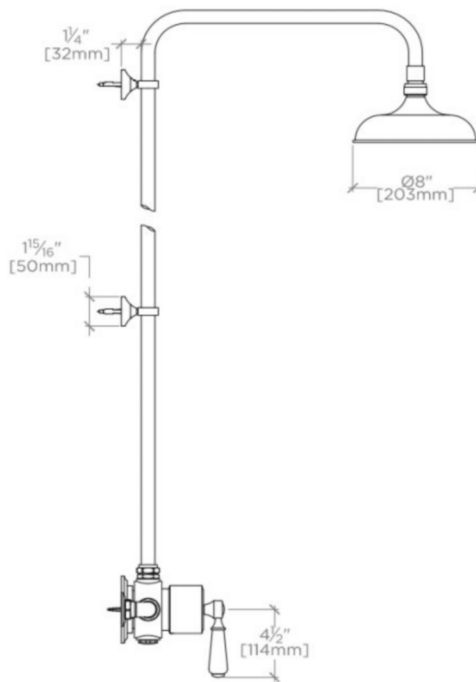

### TECHNICAL DETAILS

ADA Compliance: Yes  
 Adjustable versus Fixed Spray: Fixed Spray  
 Assembly / Configuration: Partially Assembled  
 Diameter of Head: 8"  
 Escutcheon Primary Material: Brass  
 Fittings Hole Diameter: 1 3/8"  
 Flow Restriction Options: 2.5, 2.0, 1.75, 1.5, 0.92  
 Handshower / Spray Hose Length: 59"  
 Index Color / Finish and Material: Metal  
 Depth / Width: 23"  
 Height: 55"  
 Index Marking: Blank  
 Inlet Connection Size: 3/4"  
 Inlet Connection Type: Compression  
 Inlet Supply Spread Maximum: 8 3/16"  
 Inlet Supply Spread Minimum: 8 1/16"  
 Installation Type: Wall Mounted  
 Integrated Diverter: N  
 Length: 10 1/4"  
 Number of Handles: One  
 Pivot: Y  
 Primary Material: Brass  
 Suggested Application: Bath  
 Valve Material: Brass  
 Water Pressure Maximum: 75.0 psi  
 Water Pressure Minimum: 20.0 psi  
 Water Pressure Recommended: 45.0 psi

## EAXS32

Easton Classic Exposed Thermostatic System with 8" Shower Rose with Metal Lever Handle

TOP VIEW SCALE: 1"=1'-0"

FRONT VIEW SCALE: 1"=1'-0"

SIDE VIEW SCALE: 1"=1'-0"