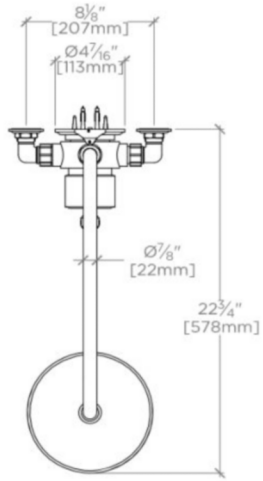

### TECHNICAL DETAILS

ADA Compliance: Yes  
 Adjustable versus Fixed Spray: Fixed Spray  
 Assembly / Configuration: Partially Assembled  
 Diameter of Head: 8"  
 Escutcheon Primary Material: Brass  
 Fittings Hole Diameter: 1 3/8"  
 Flow Restriction Options: 2.5, 2.0, 1.75, 1.5, 0.92  
 Handshower / Spray Hose Length: 59"  
 Index Color / Finish and Material: Metal  
 Depth / Width: 23"  
 Height: 55"  
 Index Marking: Blank  
 Inlet Connection Size: 3/4"  
 Inlet Connection Type: Compression  
 Inlet Supply Spread Maximum: 8 3/16"  
 Inlet Supply Spread Minimum: 8 1/16"  
 Installation Type: Wall Mounted  
 Integrated Diverter: N  
 Length: 10 1/4"  
 Number of Handles: One  
 Pivot: Y  
 Primary Material: Brass  
 Suggested Application: Bath  
 Valve Material: Brass  
 Water Pressure Maximum: 75.0 psi  
 Water Pressure Minimum: 20.0 psi  
 Water Pressure Recommended: 45.0 psi

## EAXS32

Easton Classic Exposed Thermostatic System with 8" Shower Rose with Metal Lever Handle

TOP VIEW SCALE: 1"=1'-0"

FRONT VIEW SCALE: 1"=1'-0"

SIDE VIEW SCALE: 1"=1'-0"