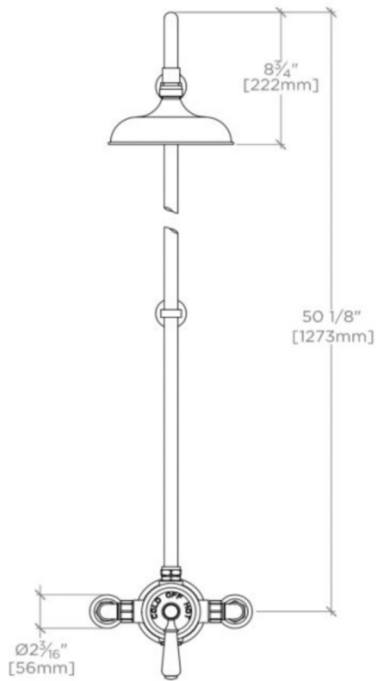

### TECHNICAL DETAILS

ADA Compliance: Yes  
 Adjustable versus Fixed Spray: Fixed Spray  
 Assembly / Configuration: Partially Assembled  
 Diameter of Head: 8"  
 Escutcheon Primary Material: Brass  
 Fittings Hole Diameter: 1 3/8"  
 Flow Restriction Options: 2.5, 2.0, 1.75, 1.5, 0.92  
 Handshower / Spray Hose Length: 59"  
 Index Color / Finish and Material: Metal  
 Depth / Width: 23"  
 Height: 55"  
 Index Marking: Blank  
 Inlet Connection Size: 3/4"  
 Inlet Connection Type: Compression  
 Inlet Supply Spread Maximum: 8 3/16"  
 Inlet Supply Spread Minimum: 8 1/16"  
 Installation Type: Wall Mounted  
 Integrated Diverter: N  
 Length: 10 1/4"  
 Number of Handles: One  
 Pivot: Y  
 Primary Material: Brass  
 Suggested Application: Bath  
 Valve Material: Brass  
 Water Pressure Maximum: 75.0 psi  
 Water Pressure Minimum: 20.0 psi  
 Water Pressure Recommended: 45.0 psi

### PRODUCT (NOTES)

Valve Included, Handshower Sold Separately

## EAXS32

Easton Classic Exposed Thermostatic System with 8" Shower Rose with Metal Lever Handle

TOP VIEW SCALE: 1"=1'-0"

FRONT VIEW SCALE: 1"=1'-0"

SIDE VIEW SCALE: 1"=1'-0"