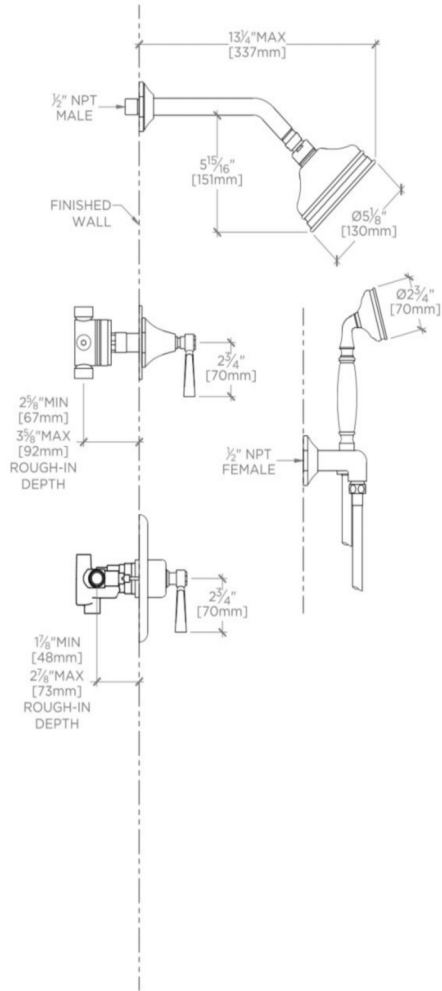

## ROADSTER

RDSP11

Roadster Pressure Balance Shower Package with 5" Shower Rose, Handshower and Diverter Lever Handle

RDSP11 SIDE VIEW

THIS DRAWING IS NOT INTENDED FOR USE AS A PIPING SCHEMATIC

RDSP11 FRONT VIEW