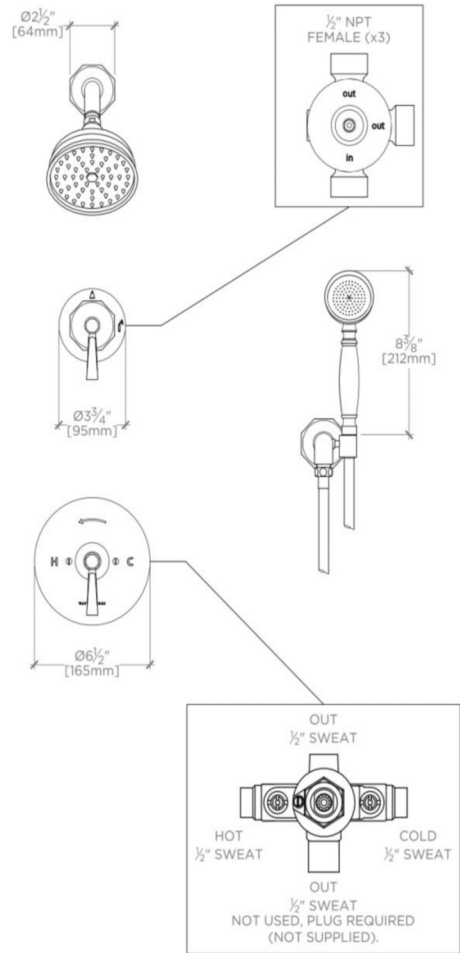

## ROADSTER

RDSP11

Roadster Pressure Balance Shower Package with 5" Shower Rose, Handshower and Diverter Lever Handle

SHOWN IN ROADSTER PRESSURE BALANCE SHOWER PACKAGE WITH 5" SHOWER ROSE, HANDSHOWER AND DIVERTER

### PRODUCT FEATURES

This shower package is composed of the following product styles: RDSH01, UNSH32, RDPB10, GUPB81, RDHS01, UN2PG1, GUDV23, RDVC50

## ROADSTER

RDSP11

Roadster Pressure Balance Shower Package with 5" Shower Rose, Handshower and Diverter Lever Handle

RDSP11 SIDE VIEW

THIS DRAWING IS NOT INTENDED FOR USE AS A PIPING SCHEMATIC

RDSP11 FRONT VIEW