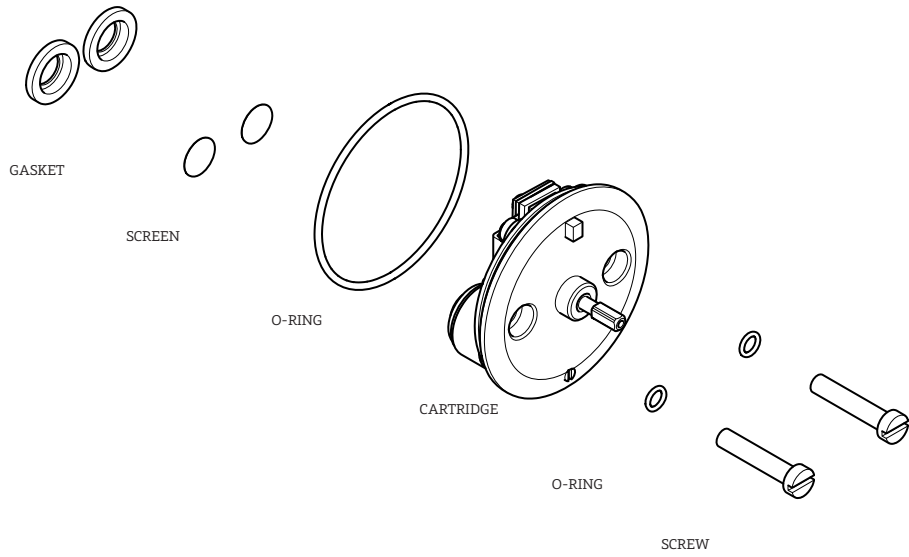

ESTB. 1978

WATERWORKS

KIT COMPONENTS

STYLES: GUTH78