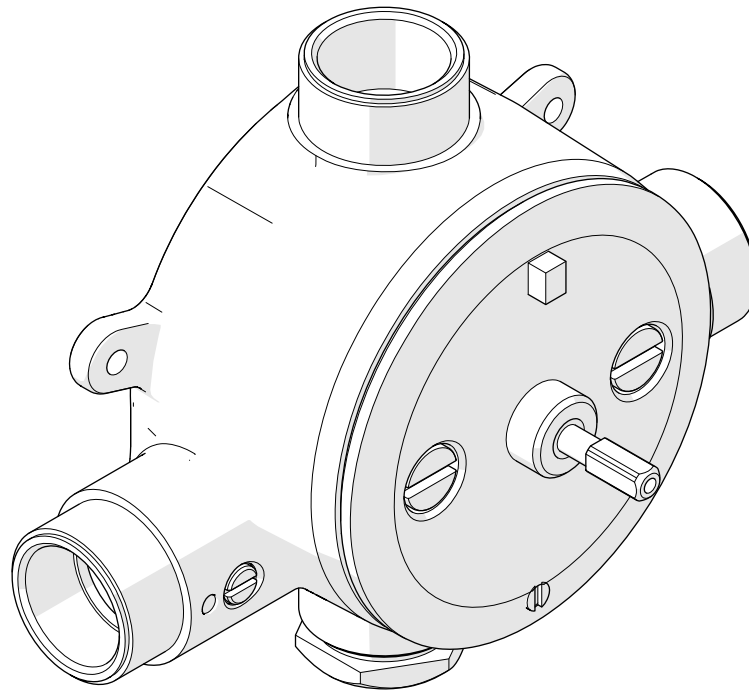

# WATERWORKS SERVICE PARTS

**GUTH78**

.25 Thermostatic Valve for .25 Thermo Shower Systems

---

WELCOME TO