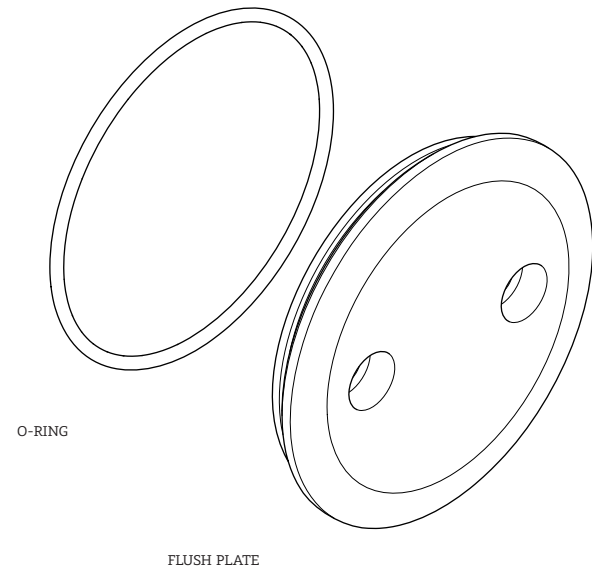

KIT COMPONENTS