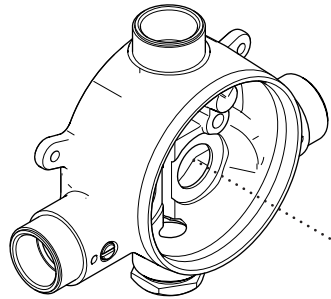

**STYLES: GUTH78**

\*FINISH/COLOR MUST BE SPECIFIED WHEN ORDERING

++SUPPLIED AS A PAIR

**855191**  
3/4" THERMO CARTRIDGE

**337012**  
THERMO FLUSH COVER PLATE

**103665**  
6 5/8" TILE GUARD FOR  
3/4" THERMO