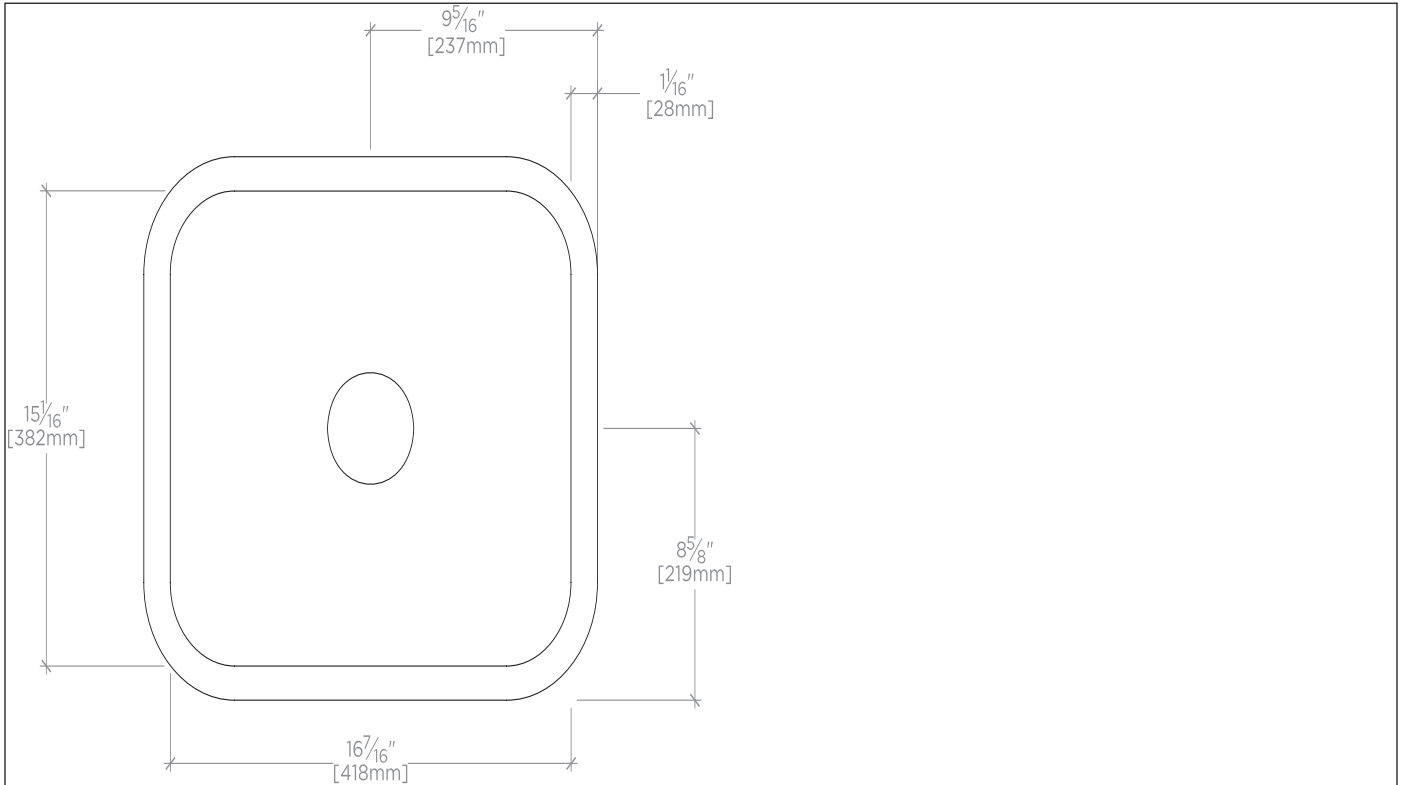

TOP VIEW

SCALE: $1\frac{1}{2}$ "=1'-0"

FRONT VIEW

SCALE: $1\frac{1}{2}$ "=1'-0"

SIDE VIEW

SCALE: $1\frac{1}{2}$ "=1'-0"

WATERWORKS

PRODUCT SUPPORT
800.927.2120
WATERWORKS.COM

NORMANDY

Hammered Copper Square Overmount /
Undermount Single Kitchen Sink 19" x 17" x
7" in Chrome

STYLE No. NOSK30

REFERENCE No. NOSK30C

ITEM No. 11-86861-46909

SPECIFICATIONS
PAGE 3 OF 3

SPECIFICATIONS

Primary Material: Hammered Copper
ADA Compliance: When installed per ADA
guidelines
Bottom Angle / Pitch: 11 Deg
Dimension Tolerance:
Drain Hole Depth: $\frac{29}{100}$ "
Drain Hole Diameter: 3 $\frac{1}{2}$ "
Garbage Disposal: Yes
Installation Type: Overmount / Undermount
Material / Wall Thickness:
Outer Rim Shape: Square
Sound Proofing: No
Stain Resistance: