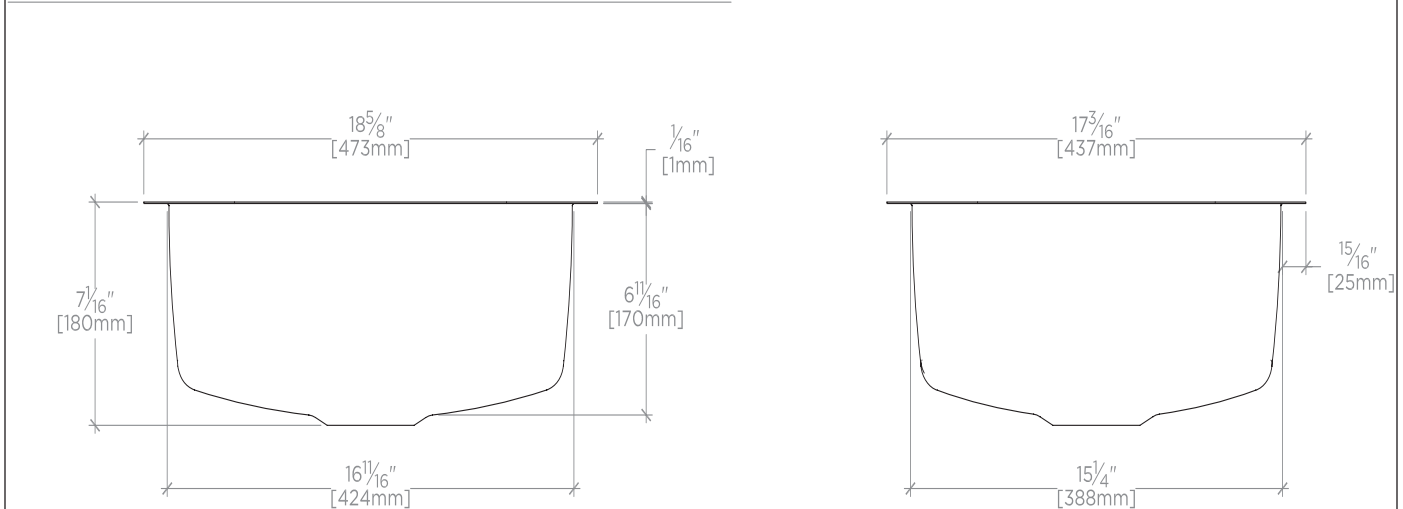

TOP VIEW

SCALE: $1\frac{1}{2}$ "=1'-0"

FRONT VIEW

SCALE: $1\frac{1}{2}$ "=1'-0"

SIDE VIEW

SCALE: $1\frac{1}{2}$ "=1'-0"

WATERWORKS

PRODUCT SUPPORT
800.927.2120
WATERWORKS.COM

NORMANDY

Hammered Copper Square Overmount /
Undermount Single Kitchen Sink 19" x 17" x
7" in Chrome

STYLE No. NOSK30

REFERENCE No. NOSK30C

ITEM No. 11-86861-46909

SPECIFICATIONS
PAGE 3 OF 3

SPECIFICATIONS

Primary Material: Hammered Copper
ADA Compliance: When installed per ADA
guidelines
Bottom Angle / Pitch: 11 Deg
Dimension Tolerance:
Drain Hole Depth: $\frac{29}{100}$ "
Drain Hole Diameter: 3 $\frac{1}{2}$ "
Garbage Disposal: Yes
Installation Type: Overmount / Undermount
Material / Wall Thickness:
Outer Rim Shape: Square
Sound Proofing: No
Stain Resistance: