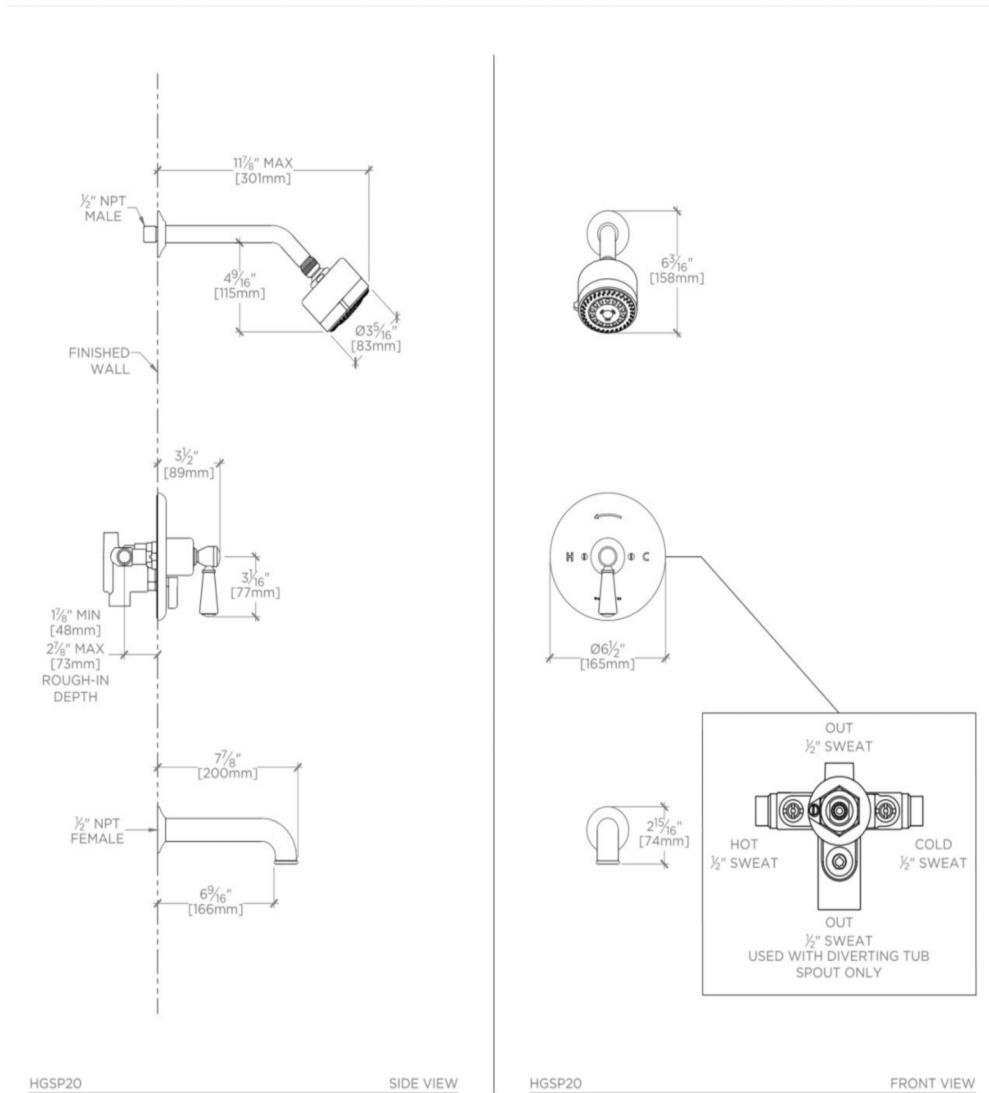

## HIGHGATE

HGSP20

Highgate Pressure Balance Shower Package with 3 1/4" Shower Head and Tub Spout

SHOWN IN HIGHGATE PRESSURE BALANCE SHOWER PACKAGE WITH 3 1/4" SHOWER HEAD AND TUB SPOUT | HGSP20

### PRODUCT FEATURES

This shower package is composed of the following product styles: HGSH01, UNSH03, HGPB30, GUPB87, HGTS81

## HGSP20

Highgate Pressure Balance Shower Package with 3 1/4" Shower Head and Tub Spout

HGSP20 SIDE VIEW  
THIS DRAWING IS NOT INTENDED FOR USE AS A PIPING SCHEMATIC

HGSP20 FRONT VIEW