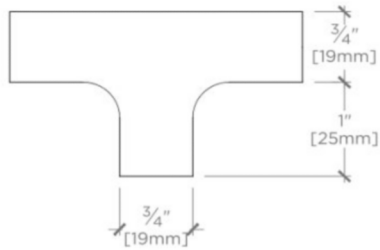

### TECHNICAL DETAILS

---

Height: 3/4"  
Length: 3"  
Primary Material: Brass

## LARKSPUR

Larkspur 3" Pull

LKHW03

MOUNTING HARDWARE INCLUDED		
STYLE #	DESCRIPTION	QTY
998771	Service Parts M4x50 Mild Steel Pozi/Slot Washer Head Break Off Screw	2

TOP VIEW SCALE: 6"=1'-0"

ISO VIEW SCALE: 6"=1'-0"

FRONT VIEW SCALE: 6"=1'-0"

SIDE VIEW SCALE: 6"=1'-0"