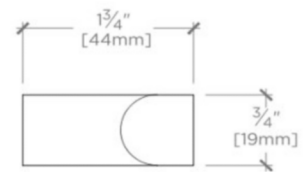

### TECHNICAL DETAILS

---

Height: 3/4"  
Length: 3"  
Primary Material: Brass

## LARKSPUR

Larkspur 3" Pull

LKHW03

MOUNTING HARDWARE INCLUDED		
STYLE #	DESCRIPTION	QTY
998771	Service Parts M4x50 Mild Steel Pozi/Slot Washer Head Break Off Screw	2

TOP VIEW SCALE: 6"=1'-0"

ISO VIEW SCALE: 6"=1'-0"

FRONT VIEW SCALE: 6"=1'-0"

SIDE VIEW SCALE: 6"=1'-0"