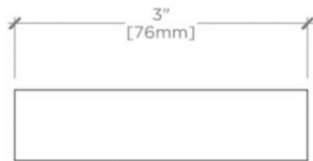

## LARKSPUR

Larkspur 3" Pull

LKHW03

MOUNTING HARDWARE INCLUDED		
STYLE #	DESCRIPTION	QTY
998771	Service Parts M4x50 Mild Steel Pozi/Slot Washer Head Break Off Screw	2

TOP VIEW SCALE: 6"=1'-0"

ISO VIEW SCALE: 6"=1'-0"

FRONT VIEW SCALE: 6"=1'-0"

SIDE VIEW SCALE: 6"=1'-0"