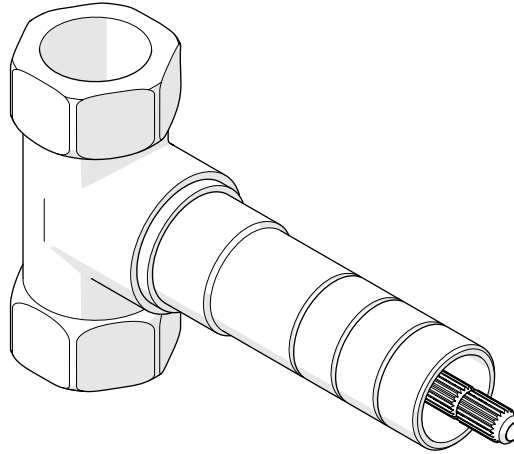

ESTB. 1978

WATERWORKS SERVICE PARTS

STYLE GUV C16

Universal 3/4" Volume Control Valve (Hot Cartridge)

STYLE GUV C17

Universal 3/4" Volume Control Valve (Cold Cartridge)

WELCOME TO

WATERWORKS

*FINISH/COLOR MUST BE SPECIFIED WHEN ORDERING
++SUPPLIED AS A PAIR

KIT COMPONENTS

236478

3/4" LONG CLOCKWISE
ON CARTRIDGE

CARTRIDGE

657531
HANDLE CONNECTOR

ESTB. 1978

WATERWORKS