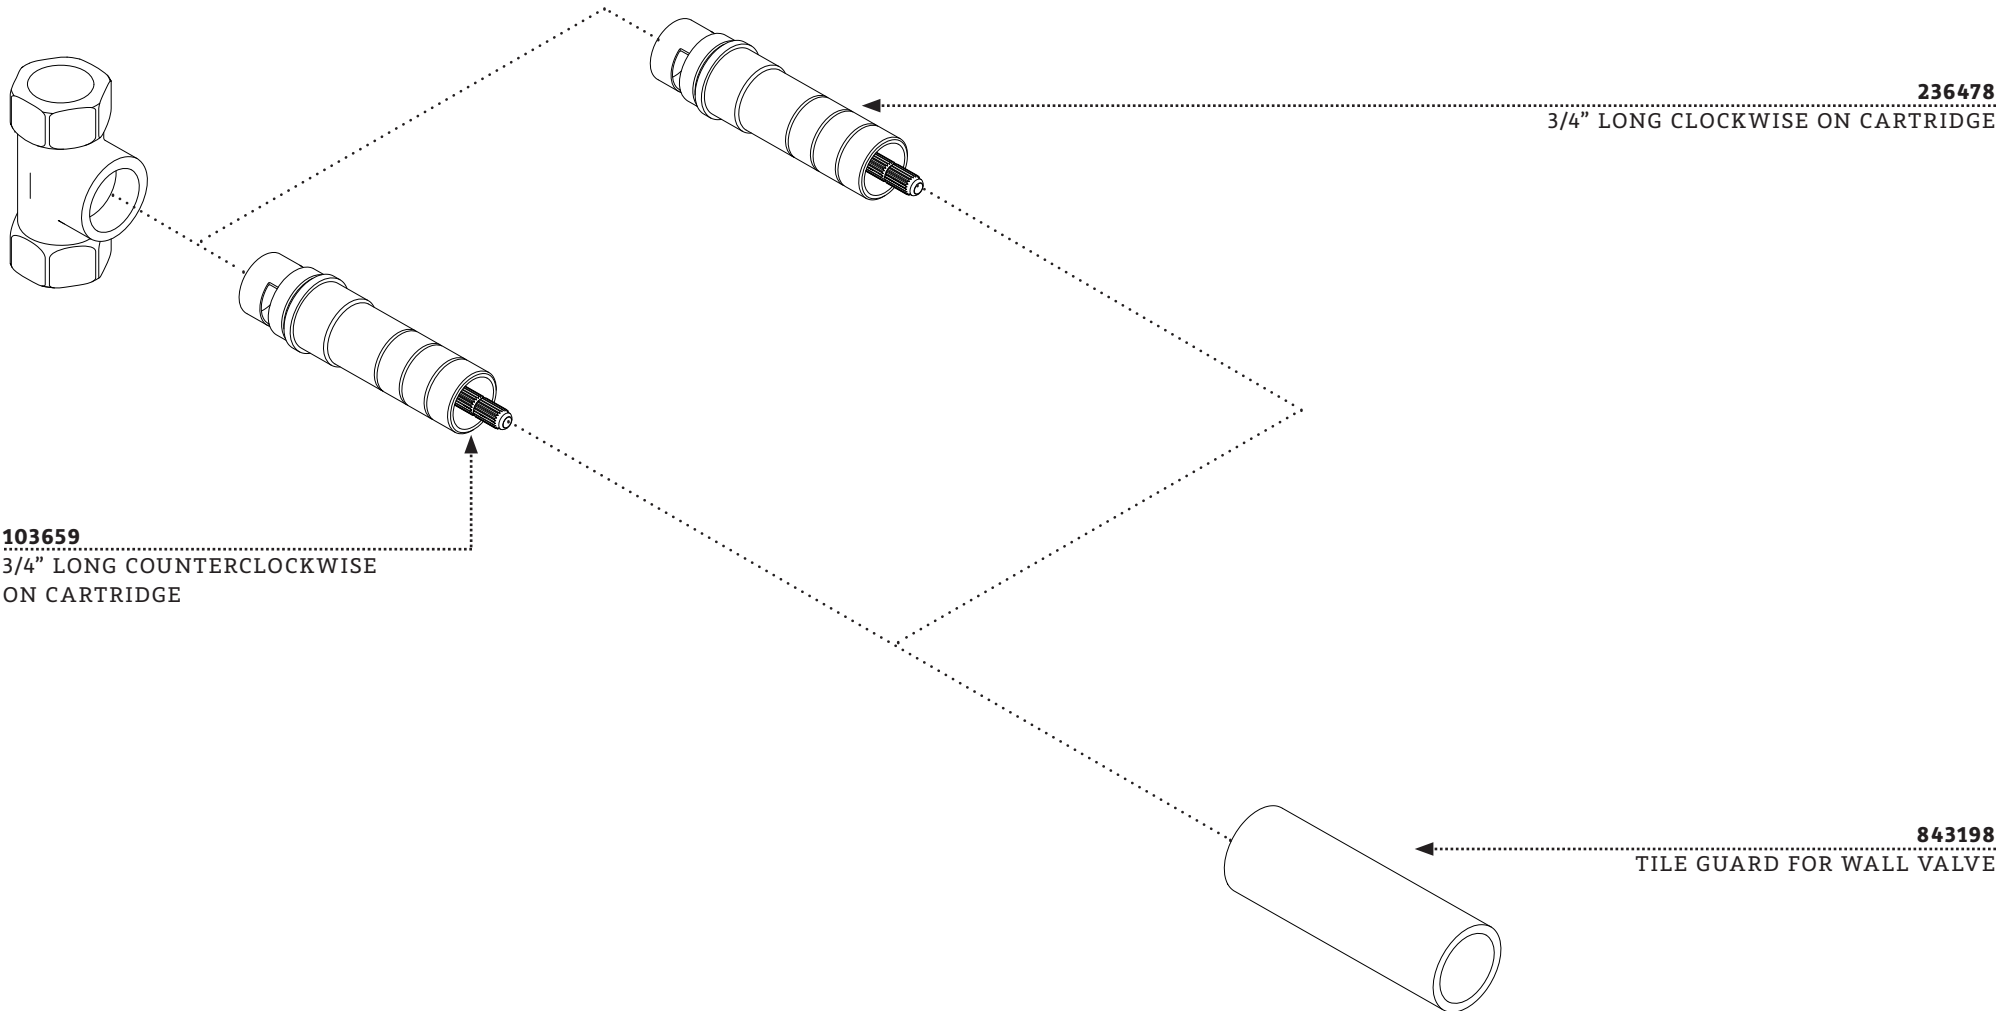

To obtain your complete warranty or inquire about warranty service, please visit us at www.waterworks.com or contact our Product Support Team.

ESTB. 1978

WATERWORKS

MAIN KITS

STYLES: **GUVVC16, GUVVC17**

*FINISH/COLOR MUST BE SPECIFIED WHEN ORDERING
++SUPPLIED AS A PAIR

ESTB. 1978

WATERWORKS

KIT COMPONENTS

STYLES: GUVVC16, GUVVC17

103659

3/4" LONG
COUNTERCLOCKWISE
ON CARTRIDGE

CARTRIDGE

657531
HANDLE CONNECTOR

*FINISH/COLOR MUST BE SPECIFIED WHEN ORDERING
++SUPPLIED AS A PAIR

KIT COMPONENTS

236478

3/4" LONG CLOCKWISE
ON CARTRIDGE

CARTRIDGE

657531
HANDLE CONNECTOR

ESTB. 1978

WATERWORKS