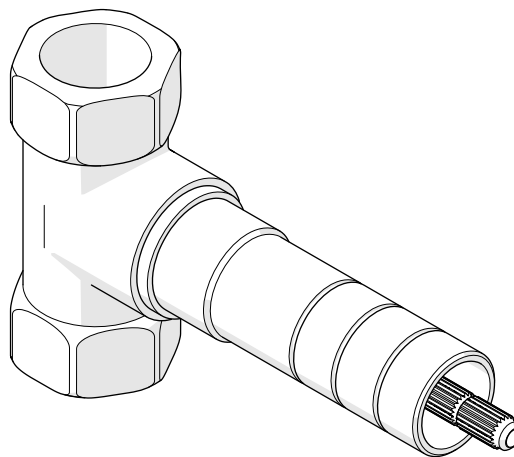

ESTB. 1978

WATERWORKS SERVICE PARTS

STYLE GUV C16

Universal 3/4" Volume Control Valve (Hot Cartridge)

STYLE GUV C17

Universal 3/4" Volume Control Valve (Cold Cartridge)

WELCOME TO

WATERWORKS

*FINISH/COLOR MUST BE SPECIFIED WHEN ORDERING
++SUPPLIED AS A PAIR

KIT COMPONENTS

236478

3/4" LONG CLOCKWISE
ON CARTRIDGE

CARTRIDGE

657531
HANDLE CONNECTOR

ESTB. 1978

WATERWORKS