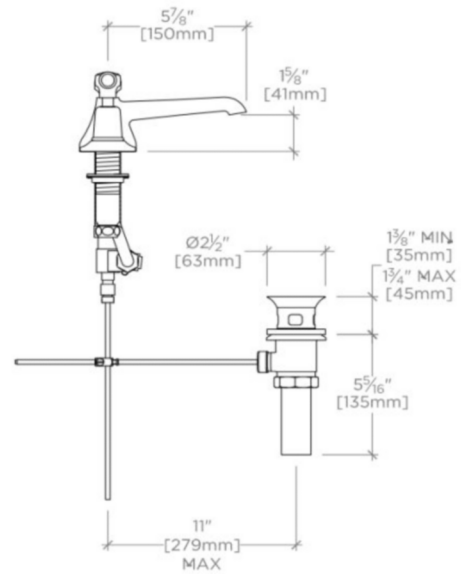

### TECHNICAL DETAILS

ADA Compliance: Yes  
 Deck Thickness Maximum: 32 mm  
 Deck Thickness Minimum: 5 mm  
 Drain Assembly Materials: Brass  
 Drain Depth Maximum: 35 mm  
 Drain Hole Diameter: 44 mm  
 Fittings Hole Diameter: 35 mm  
 Handle Spread Maximum: 305 mm  
 Handle Spread Minimum: 203 mm  
 Handle Turn Angle: Quarter Turn  
 Index Color / Finish and Material: White Porcelain  
 Depth / Width: 229 mm  
 Drain Depth Minimum: 44 mm  
 Height: 89 mm  
 Inlet Connection Size: 1/2"  
 Inlet Connection Type: Male with supply nut  
 Installation Type: Deck Mounted  
 Length: 406 mm  
 Primary Material: Brass  
 Restricted Maximum Flow Rate: 4.5 liters/min  
 Spout Swivel: N  
 Suggested Application: Bath  
 Water Pressure Maximum: 6.0 bar  
 Water Pressure Minimum: 1.5 bar  
 Water Pressure Recommended: 3.0 bar

## EALS04

Easton Classic Low Profile Three Hole Deck Mounted Lavatory  
Faucet with Black Porcelain Lever Handles

TOP VIEW

SCALE: 1 1/2"=1'-0"

FRONT VIEW

SCALE: 1 1/2"=1'-0"

SIDE VIEW

SCALE: 1 1/2"=1'-0"