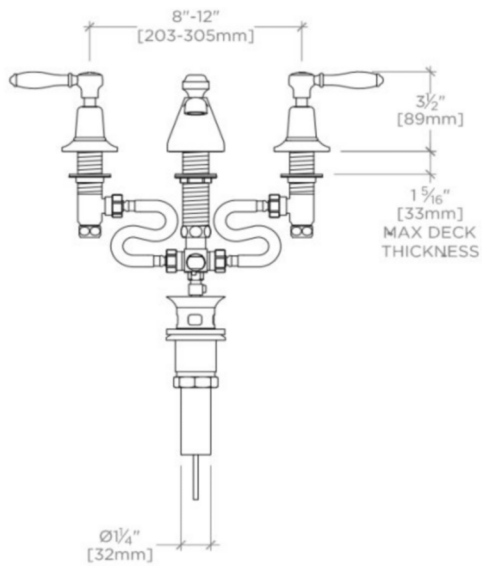

### TECHNICAL DETAILS

ADA Compliance: Yes  
 Deck Thickness Maximum: 32 mm  
 Deck Thickness Minimum: 5 mm  
 Drain Assembly Materials: Brass  
 Drain Depth Maximum: 35 mm  
 Drain Hole Diameter: 44 mm  
 Fittings Hole Diameter: 35 mm  
 Handle Spread Maximum: 305 mm  
 Handle Spread Minimum: 203 mm  
 Handle Turn Angle: Quarter Turn  
 Index Color / Finish and Material: White Porcelain  
 Depth / Width: 229 mm  
 Drain Depth Minimum: 44 mm  
 Height: 89 mm  
 Inlet Connection Size: 1/2"  
 Inlet Connection Type: Male with supply nut  
 Installation Type: Deck Mounted  
 Length: 406 mm  
 Primary Material: Brass  
 Restricted Maximum Flow Rate: 4.5 liters/min  
 Spout Swivel: N  
 Suggested Application: Bath  
 Water Pressure Maximum: 6.0 bar  
 Water Pressure Minimum: 1.5 bar  
 Water Pressure Recommended: 3.0 bar

## EASTON

## EALS04

Easton Classic Low Profile Three Hole Deck Mounted Lavatory  
Faucet with Black Porcelain Lever Handles

TOP VIEW

SCALE: 1 1/2"=1'-0"

FRONT VIEW

SCALE: 1 1/2"=1'-0"

SIDE VIEW

SCALE: 1 1/2"=1'-0"