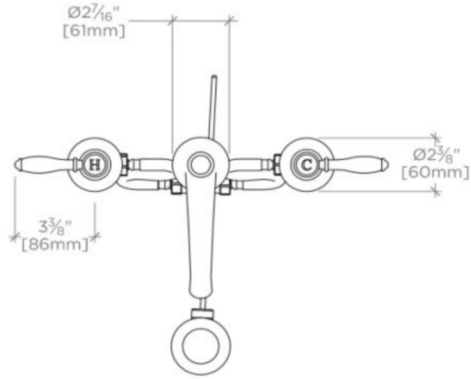

### TECHNICAL DETAILS

ADA Compliance: Yes  
 Deck Thickness Maximum: 32 mm  
 Deck Thickness Minimum: 5 mm  
 Drain Assembly Materials: Brass  
 Drain Depth Maximum: 35 mm  
 Drain Hole Diameter: 44 mm  
 Fittings Hole Diameter: 35 mm  
 Handle Spread Maximum: 305 mm  
 Handle Spread Minimum: 203 mm  
 Handle Turn Angle: Quarter Turn  
 Index Color / Finish and Material: White Porcelain  
 Depth / Width: 229 mm  
 Drain Depth Minimum: 44 mm  
 Height: 89 mm  
 Inlet Connection Size: 1/2"  
 Inlet Connection Type: Male with supply nut  
 Installation Type: Deck Mounted  
 Length: 406 mm  
 Primary Material: Brass  
 Restricted Maximum Flow Rate: 4.5 liters/min  
 Spout Swivel: N  
 Suggested Application: Bath  
 Water Pressure Maximum: 6.0 bar  
 Water Pressure Minimum: 1.5 bar  
 Water Pressure Recommended: 3.0 bar

## EALS04

Easton Classic Low Profile Three Hole Deck Mounted Lavatory  
Faucet with Black Porcelain Lever Handles

TOP VIEW

SCALE: 1 1/2"=1'-0"

FRONT VIEW

SCALE: 1 1/2"=1'-0"

SIDE VIEW

SCALE: 1 1/2"=1'-0"