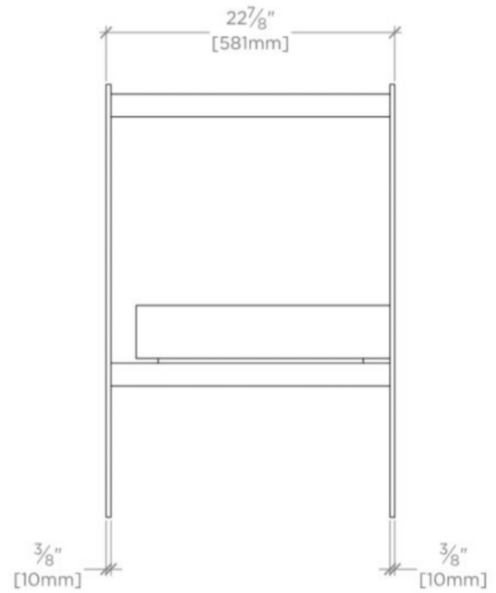

DRAKE

DRWS01

Drake Metal Four Leg Single Washstand 36" x 23" x 33"

SHOWN IN STAINLESS STEEL

TECHNICAL DETAILS

ADA Compliance: No
Depth / Width: 23"
Height: 33"
Leg Material: Metal
Length: 36"
Number of Legs: Four
Primary Material: Metal with Wood
Rough-in Supply Height Recommended: 21"
Rough-in Waste Height Recommended: 19"
Suggested Application: Bath

PRODUCT (NOTES)

Sink and Carrara Gioia Slab top pictured sold separately.

WATERWORKS

DRAKE

DRWS01

Drake Metal Four Leg Single Washstand 36" x 23" x 33"

TOP VIEW

SCALE: $\frac{3}{4}$ "=1'-0"

FRONT VIEW

SCALE: $\frac{3}{4}$ "=1'-0"

SIDE VIEW

SCALE: $\frac{3}{4}$ "=1'-0"