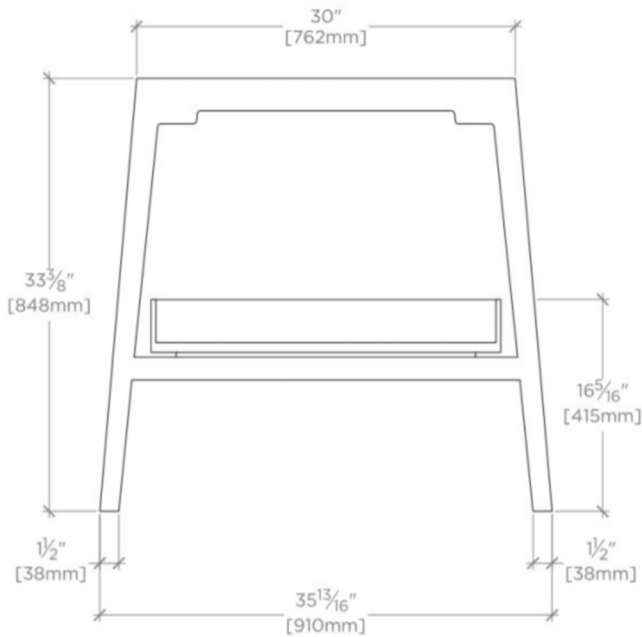

DRAKE

DRWS01

Drake Metal Four Leg Single Washstand 36" x 23" x 33"

SHOWN IN STAINLESS STEEL

TECHNICAL DETAILS

ADA Compliance: No
Depth / Width: 23"
Height: 33"
Leg Material: Metal
Length: 36"
Number of Legs: Four
Primary Material: Metal with Wood
Rough-in Supply Height Recommended: 21"
Rough-in Waste Height Recommended: 19"
Suggested Application: Bath

PRODUCT (NOTES)

Sink and Carrara Gioia Slab top pictured sold separately.

WATERWORKS

DRAKE

DRWS01

Drake Metal Four Leg Single Washstand 36" x 23" x 33"

TOP VIEW

SCALE: $\frac{3}{4}$ "=1'-0"

FRONT VIEW

SCALE: $\frac{3}{4}$ "=1'-0"

SIDE VIEW

SCALE: $\frac{3}{4}$ "=1'-0"