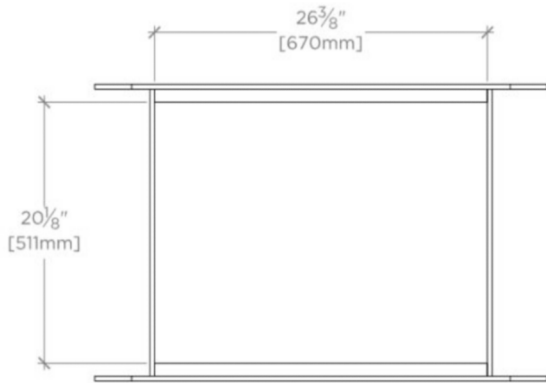

DRAKE

DRWS01

Drake Metal Four Leg Single Washstand 36" x 23" x 33"

SHOWN IN STAINLESS STEEL

TECHNICAL DETAILS

ADA Compliance: No
Depth / Width: 23"
Height: 33"
Leg Material: Metal
Length: 36"
Number of Legs: Four
Primary Material: Metal with Wood
Rough-in Supply Height Recommended: 21"
Rough-in Waste Height Recommended: 19"
Suggested Application: Bath

PRODUCT (NOTES)

Sink and Carrara Gioia Slab top pictured sold separately.

WATERWORKS

DRAKE

DRWS01

Drake Metal Four Leg Single Washstand 36" x 23" x 33"

TOP VIEW

SCALE: $\frac{3}{4}$ "=1'-0"

FRONT VIEW

SCALE: $\frac{3}{4}$ "=1'-0"

SIDE VIEW

SCALE: $\frac{3}{4}$ "=1'-0"