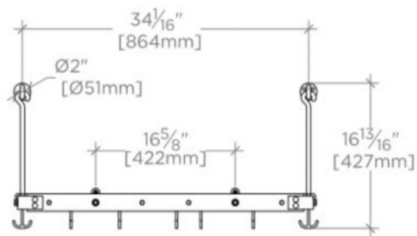

### TECHNICAL DETAILS

Installation Notes: Proper blocking is required in the ceiling to support the weight of the Pot Rack.  
Depth / Width: 429 mm  
Height: 427 mm  
Length: 894 mm  
Primary Material: Steel

## GVPRO2

Gansevoort Wall Mounted Pot Rack

TOP VIEW

SCALE: 1/2"=1'-0"

ISO VIEW

SCALE: 1/2"=1'-0"

SIDE VIEW

SCALE: 1/2"=1'-0"

END VIEW

SCALE: 1/2"=1'-0"