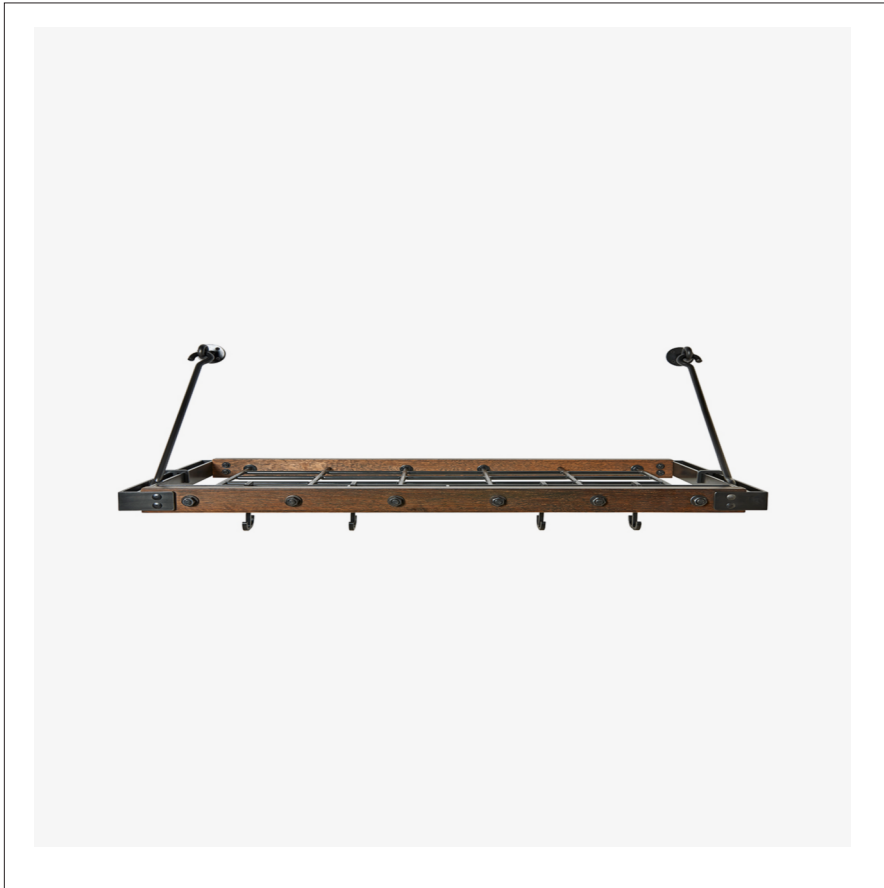

## GANSEVOORT

Gansevoort Wall Mounted Pot Rack

GVPRO2

SHOWN IN GANSEVOORT WALL MOUNTED POT RACK| GVPRO2

### TECHNICAL DETAILS

Installation Notes: Proper blocking is required in the ceiling to support the weight of the Pot Rack.  
Depth / Width: 429 mm  
Height: 427 mm  
Length: 894 mm  
Primary Material: Steel

### PRODUCT FEATURES

Ideal for smaller spaces  
Durable finish

END VIEW

SCALE: 1/2"=1'-0"