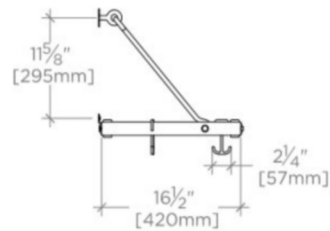

### TECHNICAL DETAILS

Installation Notes: Proper blocking is required in the ceiling to support the weight of the Pot Rack.  
Depth / Width: 429 mm  
Height: 427 mm  
Length: 894 mm  
Primary Material: Steel

## GVPRO2

Gansevoort Wall Mounted Pot Rack

TOP VIEW

SCALE: 1/2"=1'-0"

ISO VIEW

SCALE: 1/2"=1'-0"

SIDE VIEW

SCALE: 1/2"=1'-0"

END VIEW

SCALE: 1/2"=1'-0"