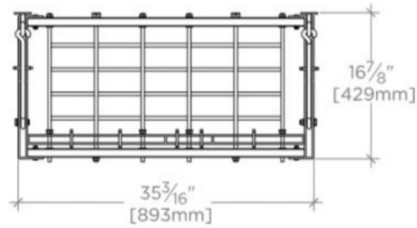

### TECHNICAL DETAILS

Installation Notes: Proper blocking is required in the ceiling to support the weight of the Pot Rack.  
Depth / Width: 429 mm  
Height: 427 mm  
Length: 894 mm  
Primary Material: Steel

## GVPRO2

Gansevoort Wall Mounted Pot Rack

TOP VIEW

SCALE: 1/2"=1'-0"

ISO VIEW

SCALE: 1/2"=1'-0"

SIDE VIEW

SCALE: 1/2"=1'-0"