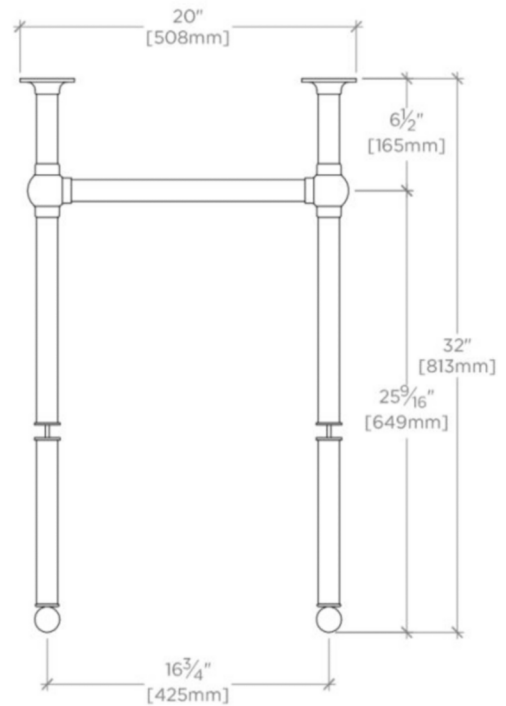

BLP

BPWS04

BLP Metal Four Leg Single Washstand 28" x 20" x 32"

TECHNICAL DETAILS

ADA Compliance: No
Diameter of Legs / Tubes: 1 1/4"
Depth / Width: 20"
Height: 32"
Leg Material: Metal
Length: 28"
Number of Legs: Four
Primary Material: Metal
Rough-in Supply Height Recommended: 21"
Rough-in Waste Height Recommended: 19"
Suggested Application: Bath

PRODUCT (NOTES)

Sink and Carrara C Slab top pictured sold separately.

WATERWORKS

BLP

BPWS04

BLP Metal Four Leg Single Washstand 28" x 20" x 32"

TOP VIEW

SCALE: 1"=1'-0"

FRONT VIEW

SCALE: 1"=1'-0"

SIDE VIEW

SCALE: 1"=1'-0"