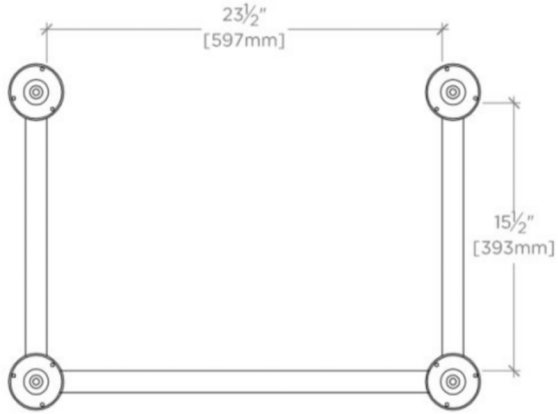

BLP

BPWS04

BLP Metal Four Leg Single Washstand 28" x 20" x 32"

TECHNICAL DETAILS

ADA Compliance: No
Diameter of Legs / Tubes: 1 1/4"
Depth / Width: 20"
Height: 32"
Leg Material: Metal
Length: 28"
Number of Legs: Four
Primary Material: Metal
Rough-in Supply Height Recommended: 21"
Rough-in Waste Height Recommended: 19"
Suggested Application: Bath

PRODUCT (NOTES)

Sink and Carrara C Slab top pictured sold separately.

WATERWORKS

BLP

BPWS04

BLP Metal Four Leg Single Washstand 28" x 20" x 32"

TOP VIEW

SCALE: 1"=1'-0"

FRONT VIEW

SCALE: 1"=1'-0"

SIDE VIEW

SCALE: 1"=1'-0"