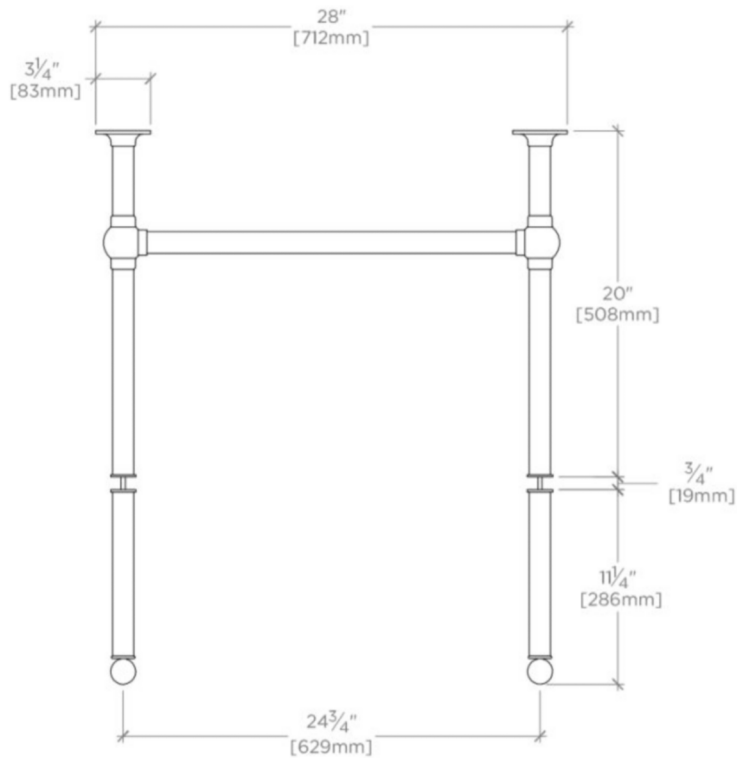

BLP

BPWS04

BLP Metal Four Leg Single Washstand 28" x 20" x 32"

TECHNICAL DETAILS

ADA Compliance: No
Diameter of Legs / Tubes: 1 1/4"
Depth / Width: 20"
Height: 32"
Leg Material: Metal
Length: 28"
Number of Legs: Four
Primary Material: Metal
Rough-in Supply Height Recommended: 21"
Rough-in Waste Height Recommended: 19"
Suggested Application: Bath

PRODUCT (NOTES)

Sink and Carrara C Slab top pictured sold separately.

WATERWORKS

BLP

BPWS04

BLP Metal Four Leg Single Washstand 28" x 20" x 32"

TOP VIEW

SCALE: 1"=1'-0"

FRONT VIEW

SCALE: 1"=1'-0"

SIDE VIEW

SCALE: 1"=1'-0"