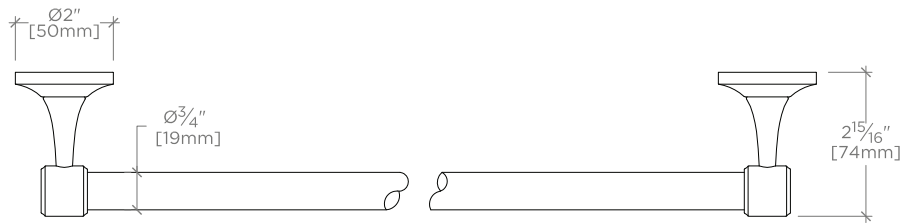

FEATURES

18" x 3" x 2"

Wall Mounted -
Mounting Hardware
Included

Made of Brass

Chrome, Matte Nickel
& Nickel Finishes

SHOWN IN Nickel

WATERWORKS

PRODUCT SUPPORT
800.927.2120
WATERWORKS.COM

EASTON

Metal Single Towel Bar 18" in Chrome

STYLE No. EATB01
REFERENCE No. EATB18C
ITEM No. 22-92434-16856

SPECIFICATIONS

PAGE 2 OF 3

All dimensions are based on original specifications and are subject to change and variation. Please consult your Design Associate for current specifications.

TOP VIEW

SCALE: 3"=1'-0"

FRONT VIEW

SCALE: 3"=1'-0"

SIDE VIEW SCALE: 3"=1'-0"

WATERWORKS

PRODUCT SUPPORT
800.927.2120
WATERWORKS.COM

EASTON

Metal Single Towel Bar 18" in Chrome

STYLE No. EATB01
REFERENCE No. EATB18C
ITEM No. 22-92434-16856

SPECIFICATIONS
PAGE 3 OF 3

SPECIFICATIONS

Primary Material: Brass
Adjustable Levelers / Feet:

CARE INSTRUCTIONS