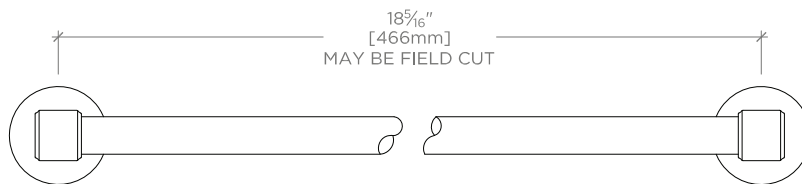

FEATURES

18" x 3" x 2"

Wall Mounted -
Mounting Hardware
Included

Made of Brass

Chrome, Matte Nickel
& Nickel Finishes

SHOWN IN Nickel

WATERWORKS

PRODUCT SUPPORT
800.927.2120
WATERWORKS.COM

EASTON

Metal Single Towel Bar 18" in Chrome

STYLE No. EATB01
REFERENCE No. EATB18C
ITEM No. 22-92434-16856

SPECIFICATIONS

PAGE 2 OF 3

All dimensions are based on original specifications and are subject to change and variation. Please consult your Design Associate for current specifications.

TOP VIEW

SCALE: 3"=1'-0"

FRONT VIEW

SCALE: 3"=1'-0"

SIDE VIEW SCALE: 3"=1'-0"

WATERWORKS

PRODUCT SUPPORT
800.927.2120
WATERWORKS.COM

EASTON

Metal Single Towel Bar 18" in Chrome

STYLE No. EATB01
REFERENCE No. EATB18C
ITEM No. 22-92434-16856

SPECIFICATIONS
PAGE 3 OF 3

SPECIFICATIONS

Primary Material: Brass
Adjustable Levelers / Feet:

CARE INSTRUCTIONS