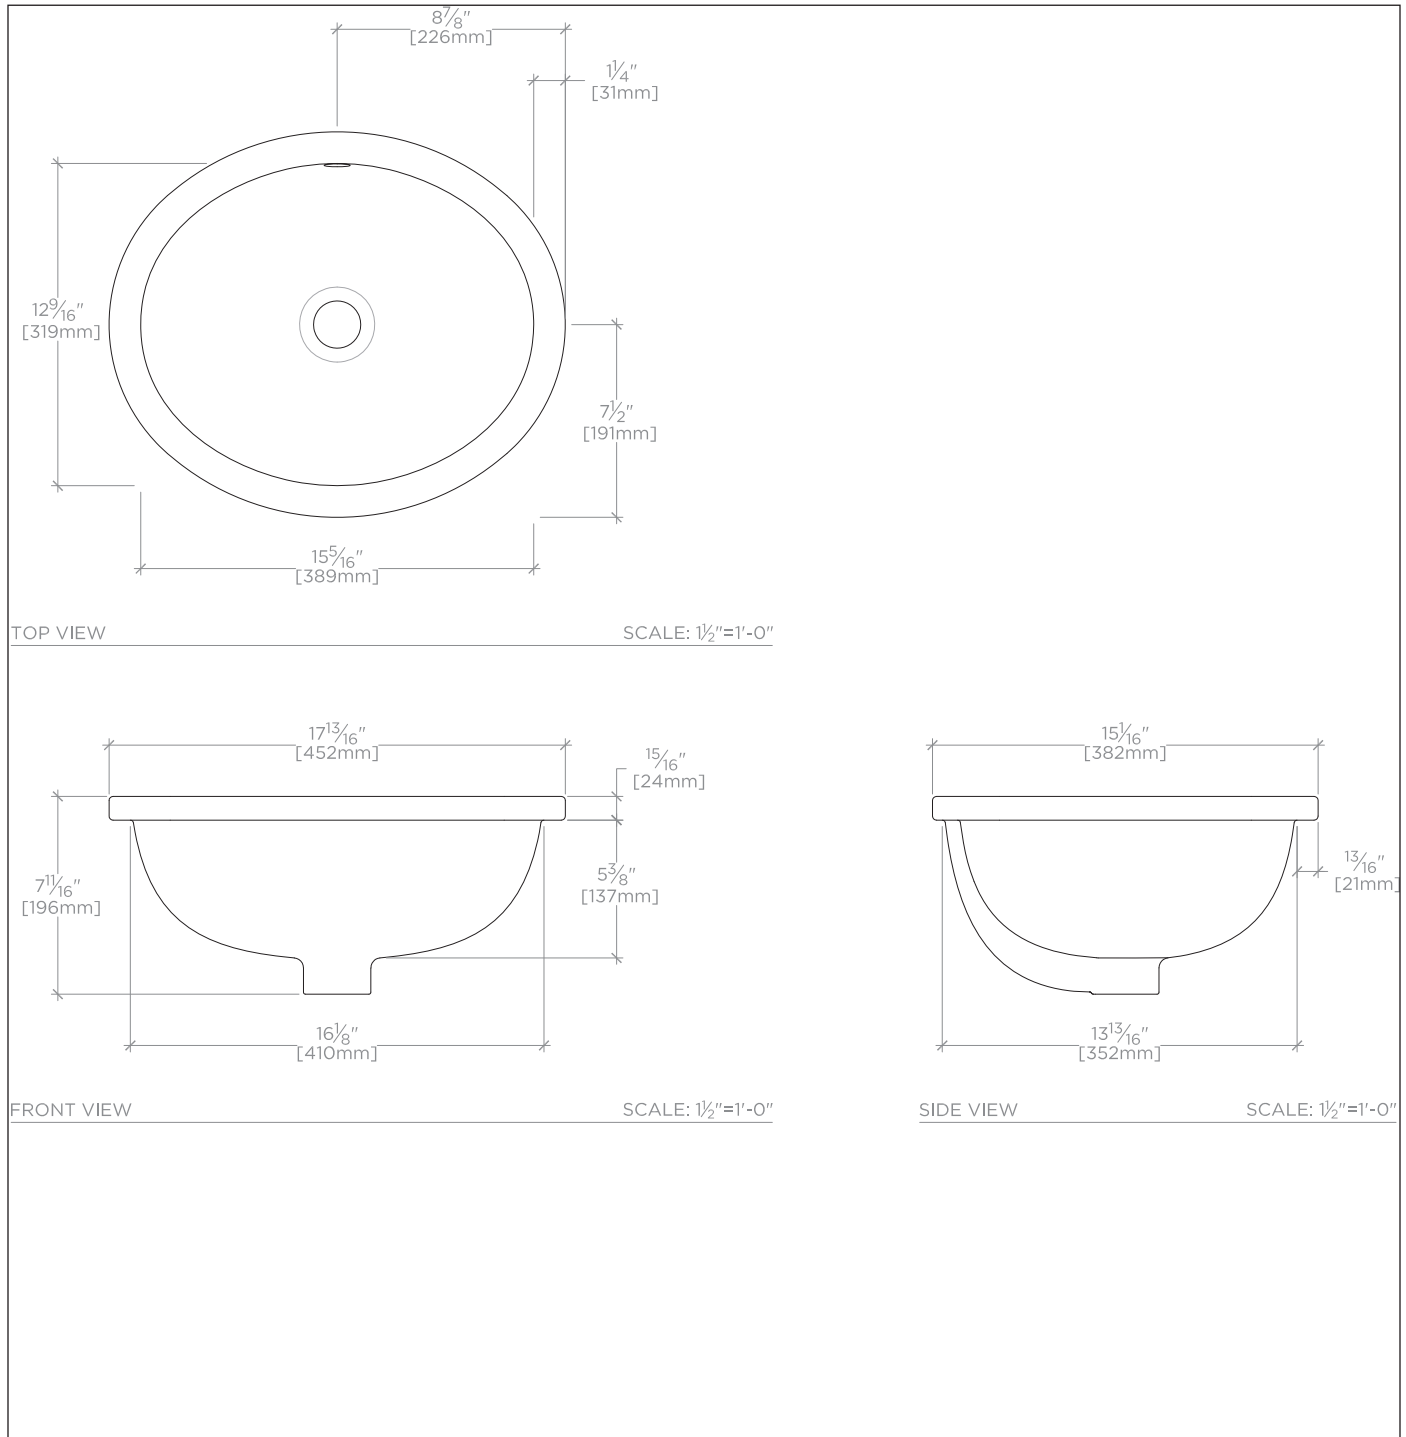

WATERWORKS

PRODUCT SUPPORT
800.927.2120
WATERWORKS.COM

SAVOY

Vitreous China Oval Undermount Lavatory
Double Glazed 17 ¾" x 15" x 7 ½" in Ivory

STYLE No. 254364

REFERENCE No. SALV25I

ITEM No. 11-90674-39057

SPECIFICATIONS

SAVOY

Vitreous China Oval Undermount Lavatory
Double Glazed 17 3/4" x 15" x 7 1/2" in Ivory

STYLE No. 254364
REFERENCE No. SALV25I
ITEM No. 11-90674-39057

SPECIFICATIONS

PAGE 2 OF 3

All dimensions are based on original specifications and are subject to change and variation. Please consult your Design Associate for current specifications.

PAGE 3 OF 3

SPECIFICATIONS

Primary Material: Vitreous China
ADA Compliance: When installed per ADA guidelines
Dimension Tolerance:
Drain Hole Depth:
Drain Hole Diameter:
Installation Type: Undermount
Material / Wall Thickness:
Outer Rim Shape: Oval
Overflow Opening:
Stain Resistance: