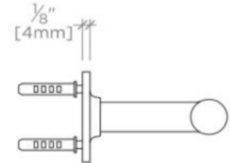

BOND

Bond 18" Towel Bar

BTB018

TECHNICAL DETAILS

Primary Material: Brass

INSPIRATION

The Bond Collection: Modern bath designs infused with rare soul and artistry. Explore a range of statement-making elements: fittings, washstands, mirrors and more.

PRODUCT FEATURES

- All mounting hardware included
- Solid brass construction
- Stocked in Chrome, Nickel, Brass and Dark Nickel
- Bar cannot be field cut

WATERWORKS

BOND

BTB018

Bond 18" Towel Bar

TOP VIEW

SCALE: 3"=1'-0"

FRONT VIEW

SCALE: 3"=1'-0"

SIDE VIEW

SCALE: 3"=1'-0"