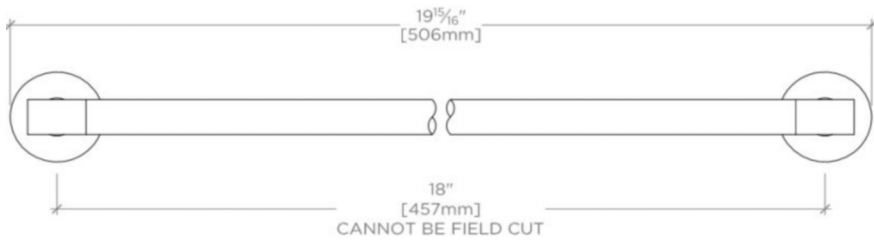

BOND

Bond 18" Towel Bar

BTB018

TECHNICAL DETAILS

Primary Material: Brass

INSPIRATION

The Bond Collection: Modern bath designs infused with rare soul and artistry. Explore a range of statement-making elements: fittings, washstands, mirrors and more.

PRODUCT FEATURES

- All mounting hardware included
- Solid brass construction
- Stocked in Chrome, Nickel, Brass and Dark Nickel
- Bar cannot be field cut

WATERWORKS

BOND

BTB018

Bond 18" Towel Bar

TOP VIEW

SCALE: 3"=1'-0"

FRONT VIEW

SCALE: 3"=1'-0"

SIDE VIEW

SCALE: 3"=1'-0"