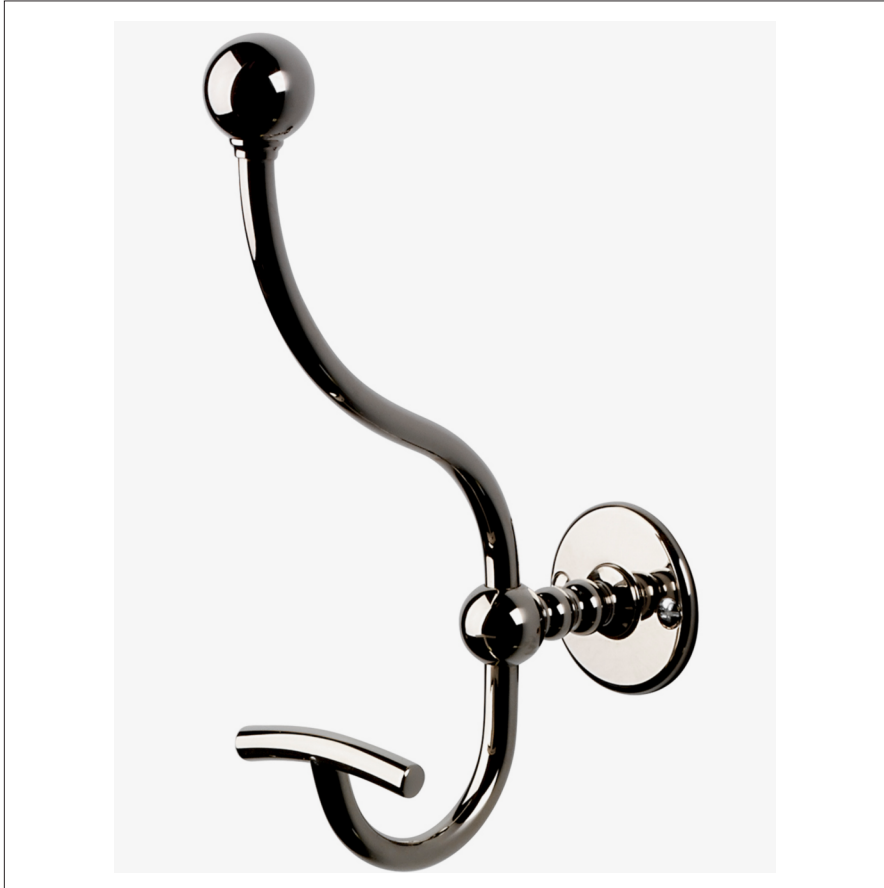

## ETOILE

Etoile Double Robe Hook

ETRH63

SHOWN IN ETOILE DOUBLE ROBE HOOK| ETRH63

### TECHNICAL DETAILS

Escutcheon Primary Material: Brass  
Depth / Width: 6"  
Height: 9 1/4"  
Installation Type: Wall Mounted  
Length: 2 1/4"  
Primary Material: Brass  
Suggested Application: Bath

### INSPIRATION

Defined elegance. Etoile has a European sophistication with a timeless sense of chic.

### PRODUCT FEATURES

2 1/4" x 6" x 9 1/4"

Made of Brass