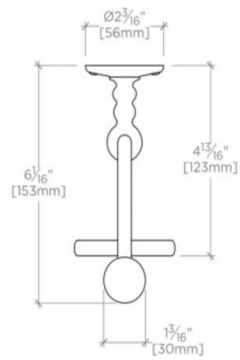

## ETOILE

Etoile Double Robe Hook

ETRH63

SHOWN IN ETOILE DOUBLE ROBE HOOK| ETRH63

### TECHNICAL DETAILS

Escutcheon Primary Material: Brass  
Depth / Width: 6"  
Height: 9 1/4"  
Installation Type: Wall Mounted  
Length: 2 1/4"  
Primary Material: Brass  
Suggested Application: Bath

### PRODUCT FEATURES

2 1/4" x 6" x 9 1/4"

Made of Brass

## ETOILE

Etoile Double Robe Hook

ETRH63

TOP VIEW SCALE: 3"=1'-0"

FRONT VIEW SCALE: 3"=1'-0"

SIDE VIEW SCALE: 3"=1'-0"