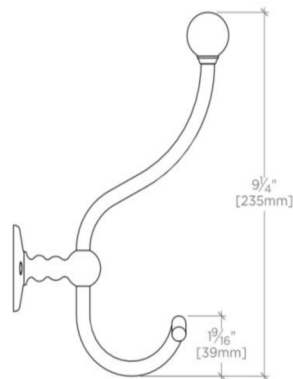

## ETOILE

Etoile Double Robe Hook

ETRH63

SHOWN IN ETOILE DOUBLE ROBE HOOK| ETRH63

### TECHNICAL DETAILS

Escutcheon Primary Material: Brass  
Depth / Width: 6"  
Height: 9 1/4"  
Installation Type: Wall Mounted  
Length: 2 1/4"  
Primary Material: Brass  
Suggested Application: Bath

### PRODUCT FEATURES

2 1/4" x 6" x 9 1/4"

Made of Brass

## ETOILE

Etoile Double Robe Hook

ETRH63

TOP VIEW SCALE: 3"=1'-0"

FRONT VIEW SCALE: 3"=1'-0"

SIDE VIEW SCALE: 3"=1'-0"