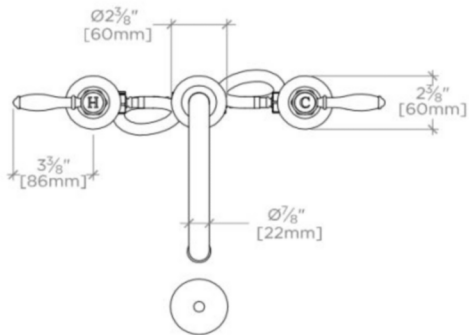

### TECHNICAL DETAILS

Adjustable versus Fixed Spray: Fixed Spray  
 Deck Thickness Maximum: 32 mm  
 Deck Thickness Minimum: 0 mm  
 Drain Assembly Materials: Brass  
 Drain Depth Maximum: 70 mm  
 Drain Hole Diameter: 44 mm  
 Fittings Hole Diameter: 35 mm  
 Handle Spread Maximum: 305 mm  
 Handle Spread Minimum: 203 mm  
 Handle Turn Angle: Quarter Turn  
 Index Color / Finish and Material: White Porcelain  
 Depth / Width: 216 mm  
 Drain Depth Minimum: 25 mm  
 Height: 165 mm  
 Inlet Connection Size: 1/2"  
 Inlet Connection Type: Male with supply nut  
 Inlet Supply Spread Maximum: 305 mm  
 Inlet Supply Spread Minimum: 203 mm  
 Installation Type: Deck Mounted  
 Length: 381 mm  
 Number of Holes: Three Hole  
 Primary Material: Brass  
 Restricted Maximum Flow Rate: 4.5 liters/min  
 Spout Swivel: N  
 Suggested Application: Bath  
 Valve Material: Ceramic  
 Water Pressure Maximum: 6.0 bar  
 Water Pressure Minimum: 1.5 bar  
 Water Pressure Recommended: 3.0 bar

### PRODUCT (NOTES)

Sold with European style drain; USA style drain sold separately for use with non-Waterworks sinks.

## EALS55

Easton Vintage Gooseneck Three Hole Deck Mounted Lavatory Faucet with Oak Lever Handles

TOP VIEW SCALE: 1 1/2"=1'-0"

FRONT VIEW SCALE: 1 1/2"=1'-0"

SIDE VIEW SCALE: 1 1/2"=1'-0"