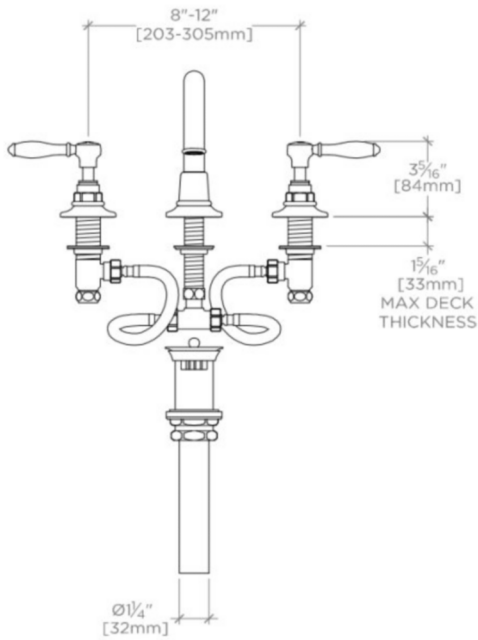

### TECHNICAL DETAILS

Adjustable versus Fixed Spray: Fixed Spray  
 Deck Thickness Maximum: 32 mm  
 Deck Thickness Minimum: 0 mm  
 Drain Assembly Materials: Brass  
 Drain Depth Maximum: 70 mm  
 Drain Hole Diameter: 44 mm  
 Fittings Hole Diameter: 35 mm  
 Handle Spread Maximum: 305 mm  
 Handle Spread Minimum: 203 mm  
 Handle Turn Angle: Quarter Turn  
 Index Color / Finish and Material: White Porcelain  
 Depth / Width: 216 mm  
 Drain Depth Minimum: 25 mm  
 Height: 165 mm  
 Inlet Connection Size: 1/2"  
 Inlet Connection Type: Male with supply nut  
 Inlet Supply Spread Maximum: 305 mm  
 Inlet Supply Spread Minimum: 203 mm  
 Installation Type: Deck Mounted  
 Length: 381 mm  
 Number of Holes: Three Hole  
 Primary Material: Brass  
 Restricted Maximum Flow Rate: 4.5 liters/min  
 Spout Swivel: N  
 Suggested Application: Bath  
 Valve Material: Ceramic  
 Water Pressure Maximum: 6.0 bar  
 Water Pressure Minimum: 1.5 bar  
 Water Pressure Recommended: 3.0 bar

# WATERWORKS

## EALS55

Easton Vintage Gooseneck Three Hole Deck Mounted Lavatory Faucet with Oak Lever Handles

TOP VIEW SCALE: 1 1/2"=1'-0"

FRONT VIEW SCALE: 1 1/2"=1'-0"

SIDE VIEW SCALE: 1 1/2"=1'-0"