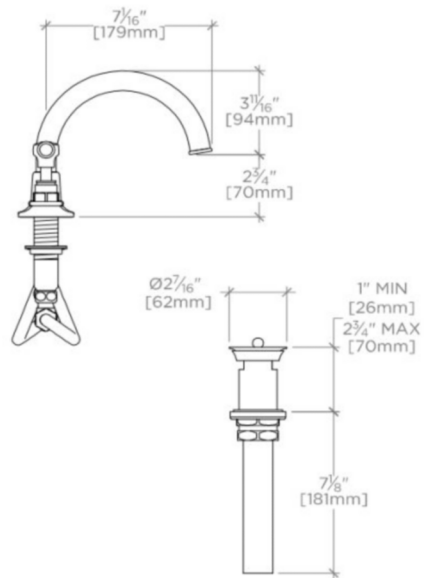

### TECHNICAL DETAILS

Adjustable versus Fixed Spray: Fixed Spray  
 Deck Thickness Maximum: 32 mm  
 Deck Thickness Minimum: 0 mm  
 Drain Assembly Materials: Brass  
 Drain Depth Maximum: 70 mm  
 Drain Hole Diameter: 44 mm  
 Fittings Hole Diameter: 35 mm  
 Handle Spread Maximum: 305 mm  
 Handle Spread Minimum: 203 mm  
 Handle Turn Angle: Quarter Turn  
 Index Color / Finish and Material: White Porcelain  
 Depth / Width: 216 mm  
 Drain Depth Minimum: 25 mm  
 Height: 165 mm  
 Inlet Connection Size: 1/2"  
 Inlet Connection Type: Male with supply nut  
 Inlet Supply Spread Maximum: 305 mm  
 Inlet Supply Spread Minimum: 203 mm  
 Installation Type: Deck Mounted  
 Length: 381 mm  
 Number of Holes: Three Hole  
 Primary Material: Brass  
 Restricted Maximum Flow Rate: 4.5 liters/min  
 Spout Swivel: N  
 Suggested Application: Bath  
 Valve Material: Ceramic  
 Water Pressure Maximum: 6.0 bar  
 Water Pressure Minimum: 1.5 bar  
 Water Pressure Recommended: 3.0 bar

## EALS55

Easton Vintage Gooseneck Three Hole Deck Mounted Lavatory Faucet with Oak Lever Handles

TOP VIEW SCALE: 1 1/2"=1'-0"

FRONT VIEW SCALE: 1 1/2"=1'-0"

SIDE VIEW SCALE: 1 1/2"=1'-0"