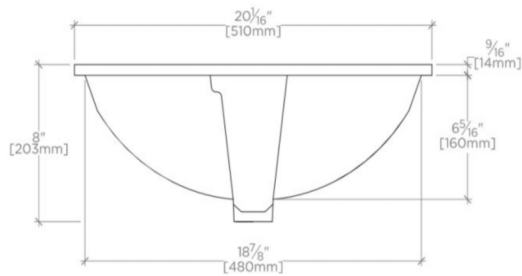

### TECHNICAL DETAILS

Bowl Shape: Rectangular  
Depth / Width: 14 1/8"  
Height: 8"  
Installation Type: Undermount  
Integrated Diverter: N  
Integrated Spray: N  
Length: 20 1/16"  
Primary Material: Vitreous China  
Spout Swivel: N  
Stain Resistance: N  
Suggested Application: Bath

### PRODUCT (NOTES)

Dimensions of sinks are nominal and are subject to slight variations.

## CLARA

CYLV22

Clara Undermount Rectangular Vitreous China Lavatory Sink  
Double Glazed 20 1/16" x 14 1/8" x 8"

TOP VIEW

SCALE: 1/2"=1'-0"

FRONT VIEW

SCALE: 1/2"=1'-0"

SIDE VIEW

SCALE: 1/2"=1'-0"