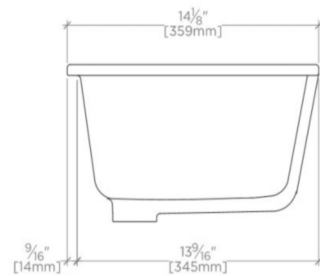

### TECHNICAL DETAILS

Bowl Shape: Rectangular  
Depth / Width: 14 1/8"  
Height: 8"  
Installation Type: Undermount  
Integrated Diverter: N  
Integrated Spray: N  
Length: 20 1/16"  
Primary Material: Vitreous China  
Spout Swivel: N  
Stain Resistance: N  
Suggested Application: Bath

### PRODUCT (NOTES)

Dimensions of sinks are nominal and are subject to slight variations.

## CLARA

CYLV22

Clara Undermount Rectangular Vitreous China Lavatory Sink  
Double Glazed 20 1/16" x 14 1/8" x 8"

TOP VIEW

SCALE: 1/2"=1'-0"

FRONT VIEW

SCALE: 1/2"=1'-0"

SIDE VIEW

SCALE: 1/2"=1'-0"