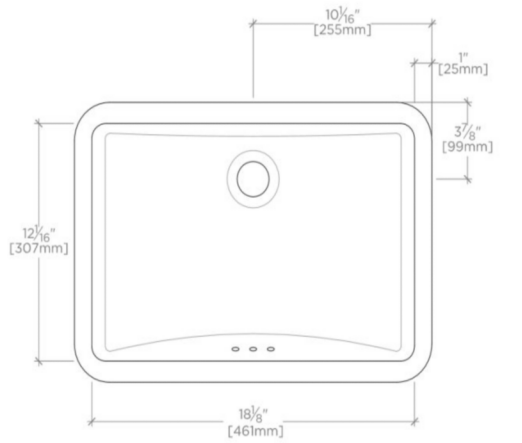

### TECHNICAL DETAILS

Bowl Shape: Rectangular  
Depth / Width: 14 1/8"  
Height: 8"  
Installation Type: Undermount  
Integrated Diverter: N  
Integrated Spray: N  
Length: 20 1/16"  
Primary Material: Vitreous China  
Spout Swivel: N  
Stain Resistance: N  
Suggested Application: Bath

### PRODUCT (NOTES)

Dimensions of sinks are nominal and are subject to slight variations.

## CLARA

CYLV22

Clara Undermount Rectangular Vitreous China Lavatory Sink  
Double Glazed 20 1/16" x 14 1/8" x 8"

TOP VIEW

SCALE: 1/2"=1'-0"

FRONT VIEW

SCALE: 1/2"=1'-0"

SIDE VIEW

SCALE: 1/2"=1'-0"