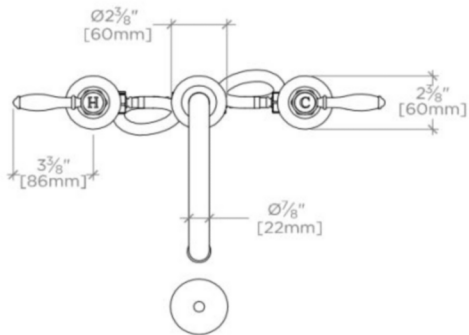

TECHNICAL DETAILS

Adjustable versus Fixed Spray: Fixed Spray
 Deck Thickness Maximum: 32 mm
 Deck Thickness Minimum: 0 mm
 Drain Assembly Materials: Brass
 Drain Depth Maximum: 70 mm
 Drain Hole Diameter: 44 mm
 Fittings Hole Diameter: 35 mm
 Handle Spread Maximum: 305 mm
 Handle Spread Minimum: 203 mm
 Handle Turn Angle: Quarter Turn
 Index Color / Finish and Material: White Porcelain
 Depth / Width: 216 mm
 Drain Depth Minimum: 25 mm
 Height: 165 mm
 Inlet Connection Size: 1/2"
 Inlet Connection Type: Male with supply nut
 Inlet Supply Spread Maximum: 305 mm
 Inlet Supply Spread Minimum: 203 mm
 Installation Type: Deck Mounted
 Length: 381 mm
 Number of Holes: Three Hole
 Primary Material: Brass
 Restricted Maximum Flow Rate: 4.5 liters/min
 Spout Swivel: N
 Suggested Application: Bath
 Valve Material: Ceramic
 Water Pressure Maximum: 6.0 bar
 Water Pressure Minimum: 1.5 bar
 Water Pressure Recommended: 3.0 bar

INSPIRATION

Drawing on Edwardian style, Easton is the most extensive Waterworks family; a range of moods and a selection of products from fittings to furniture.

CODES & STANDARDS

Code # EALS54: CEC

PRODUCT FEATURES

Available in 1.2gpm (4.5L/min) flow rate

CERTIFICATIONS

PRODUCT (NOTES)

Sold with European style drain; USA style drain sold separately for use with non-Waterworks sinks.

WATERWORKS

EASTON

EALS54

Easton Vintage Gooseneck Three Hole Deck Mounted Lavatory
Faucet with Black Porcelain Lever Handles

TOP VIEW SCALE: 1 1/2"=1'-0"

FRONT VIEW SCALE: 1 1/2"=1'-0"

SIDE VIEW SCALE: 1 1/2"=1'-0"