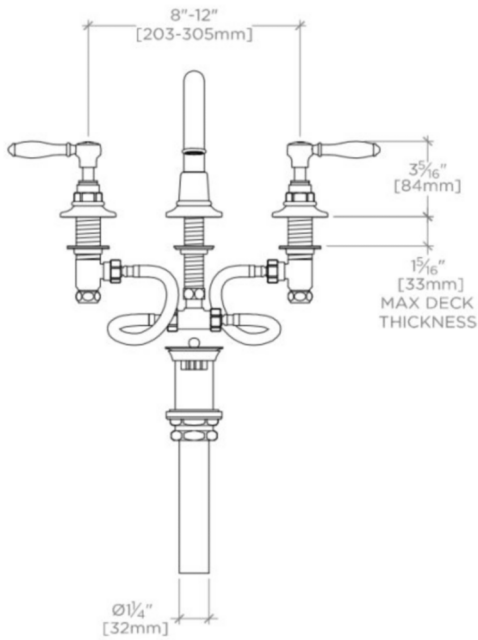

TECHNICAL DETAILS

Adjustable versus Fixed Spray: Fixed Spray
 Deck Thickness Maximum: 32 mm
 Deck Thickness Minimum: 0 mm
 Drain Assembly Materials: Brass
 Drain Depth Maximum: 70 mm
 Drain Hole Diameter: 44 mm
 Fittings Hole Diameter: 35 mm
 Handle Spread Maximum: 305 mm
 Handle Spread Minimum: 203 mm
 Handle Turn Angle: Quarter Turn
 Index Color / Finish and Material: White Porcelain
 Depth / Width: 216 mm
 Drain Depth Minimum: 25 mm
 Height: 165 mm
 Inlet Connection Size: 1/2"
 Inlet Connection Type: Male with supply nut
 Inlet Supply Spread Maximum: 305 mm
 Inlet Supply Spread Minimum: 203 mm
 Installation Type: Deck Mounted
 Length: 381 mm
 Number of Holes: Three Hole
 Primary Material: Brass
 Restricted Maximum Flow Rate: 4.5 liters/min
 Spout Swivel: N
 Suggested Application: Bath
 Valve Material: Ceramic
 Water Pressure Maximum: 6.0 bar
 Water Pressure Minimum: 1.5 bar
 Water Pressure Recommended: 3.0 bar

INSPIRATION

Drawing on Edwardian style, Easton is the most extensive Waterworks family; a range of moods and a selection of products from fittings to furniture.

CODES & STANDARDS

Code # EALS54: CEC

PRODUCT FEATURES

Available in 1.2gpm (4.5L/min) flow rate

CERTIFICATIONS

PRODUCT (NOTES)

Sold with European style drain; USA style drain sold separately for use with non-Waterworks sinks.

WATERWORKS

EASTON

EALS54

Easton Vintage Gooseneck Three Hole Deck Mounted Lavatory
Faucet with Black Porcelain Lever Handles

TOP VIEW SCALE: 1 1/2"=1'-0"

FRONT VIEW SCALE: 1 1/2"=1'-0"

SIDE VIEW SCALE: 1 1/2"=1'-0"