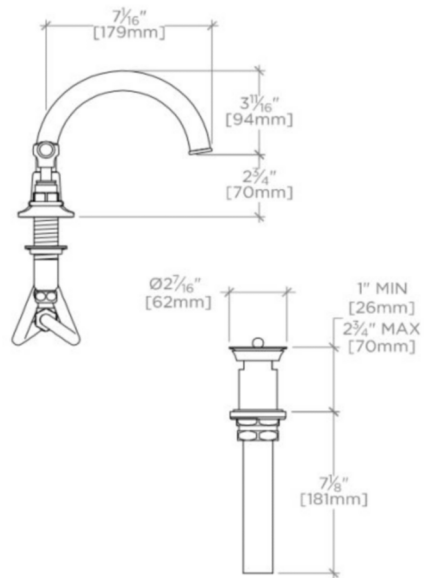

TECHNICAL DETAILS

Adjustable versus Fixed Spray: Fixed Spray
 Deck Thickness Maximum: 32 mm
 Deck Thickness Minimum: 0 mm
 Drain Assembly Materials: Brass
 Drain Depth Maximum: 70 mm
 Drain Hole Diameter: 44 mm
 Fittings Hole Diameter: 35 mm
 Handle Spread Maximum: 305 mm
 Handle Spread Minimum: 203 mm
 Handle Turn Angle: Quarter Turn
 Index Color / Finish and Material: White Porcelain
 Depth / Width: 216 mm
 Drain Depth Minimum: 25 mm
 Height: 165 mm
 Inlet Connection Size: 1/2"
 Inlet Connection Type: Male with supply nut
 Inlet Supply Spread Maximum: 305 mm
 Inlet Supply Spread Minimum: 203 mm
 Installation Type: Deck Mounted
 Length: 381 mm
 Number of Holes: Three Hole
 Primary Material: Brass
 Restricted Maximum Flow Rate: 4.5 liters/min
 Spout Swivel: N
 Suggested Application: Bath
 Valve Material: Ceramic
 Water Pressure Maximum: 6.0 bar
 Water Pressure Minimum: 1.5 bar
 Water Pressure Recommended: 3.0 bar

INSPIRATION

Drawing on Edwardian style, Easton is the most extensive Waterworks family; a range of moods and a selection of products from fittings to furniture.

CODES & STANDARDS

Code # EALS54: CEC

PRODUCT FEATURES

Available in 1.2gpm (4.5L/min) flow rate

CERTIFICATIONS

PRODUCT (NOTES)

Sold with European style drain; USA style drain sold separately for use with non-Waterworks sinks.

WATERWORKS

EASTON

EALS54

Easton Vintage Gooseneck Three Hole Deck Mounted Lavatory
Faucet with Black Porcelain Lever Handles

TOP VIEW SCALE: 1 1/2"=1'-0"

FRONT VIEW SCALE: 1 1/2"=1'-0"

SIDE VIEW SCALE: 1 1/2"=1'-0"