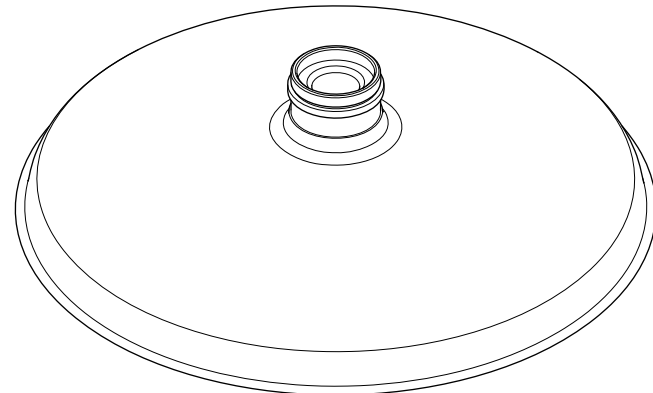

FLOW REGULATOR

PIVOT BALL

O-RING

103752*
SHOWERHEAD

SHOWERHEAD

ESTB. 1978

WATERWORKS

KIT COMPONENTS

STYLES: HNSH20

103753*

ARM AND FLANGE

103755
UNION SEAL

*FINISH/COLOR MUST BE SPECIFIED WHEN ORDERING
++SUPPLIED AS A PAIR

KIT COMPONENTS

103755

UNION SEAL