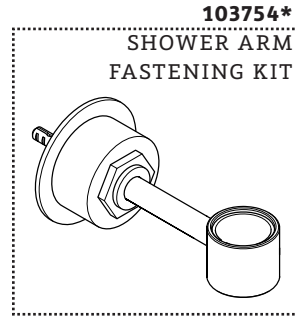

COUPLER

COMPRESSION RING

ESTB. 1978

WATERWORKS

KIT COMPONENTS

STYLES: HNSH20

*FINISH/COLOR MUST BE SPECIFIED WHEN ORDERING
++SUPPLIED AS A PAIR

SERVICE PARTS INDEX

<u>STYLE</u>	<u>DESCRIPTION</u>	<u>PG</u>
103753*	ARM AND FLANGE	4
103754*	SHOWER ARM FASTENING KIT	6
103752*	SHOWERHEAD	3
103755	UNION SEAL	5

ESTB. 1978

WATERWORKS

NOTES

STYLES: HNSH20

*FINISH/COLOR MUST BE SPECIFIED WHEN ORDERING
++SUPPLIED AS A PAIR