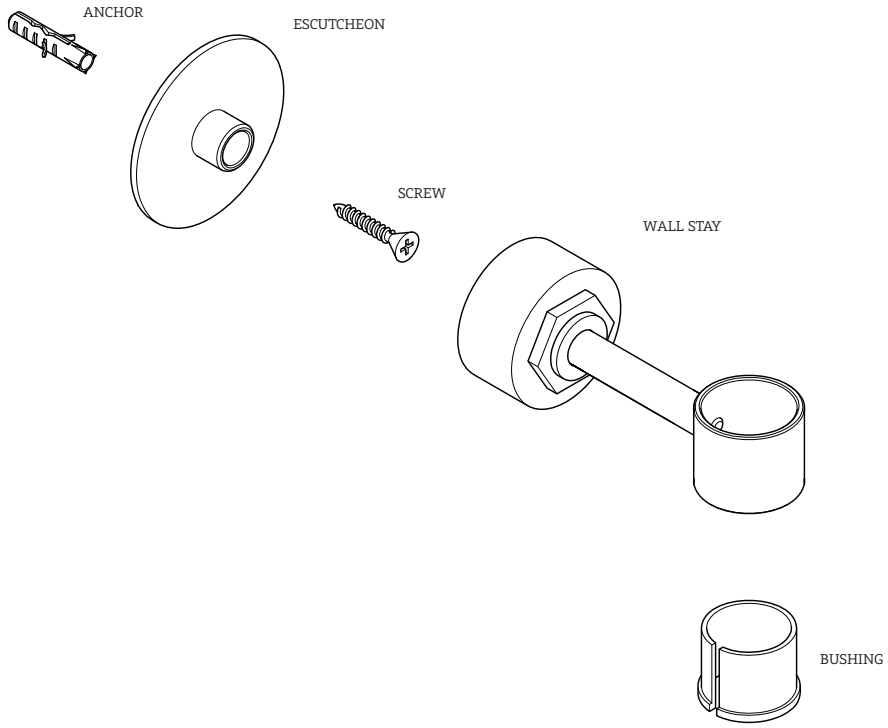

FLOW REGULATOR

PIVOT BALL

O-RING

103752*
SHOWERHEAD

SHOWERHEAD

ESTB. 1978

WATERWORKS

KIT COMPONENTS

COUPLER

COMPRESSION RING

ESTB. 1978

WATERWORKS

KIT COMPONENTS

STYLES: HNSH20

*FINISH/COLOR MUST BE SPECIFIED WHEN ORDERING
++SUPPLIED AS A PAIR

SERVICE PARTS INDEX

<u>STYLE</u>	<u>DESCRIPTION</u>	<u>PG</u>
103753*	ARM AND FLANGE	4
103754*	SHOWER ARM FASTENING KIT	6
103752*	SHOWERHEAD	3
103755	UNION SEAL	5

ESTB. 1978

WATERWORKS

NOTES

STYLES: HNSH20

*FINISH/COLOR MUST BE SPECIFIED WHEN ORDERING
++SUPPLIED AS A PAIR