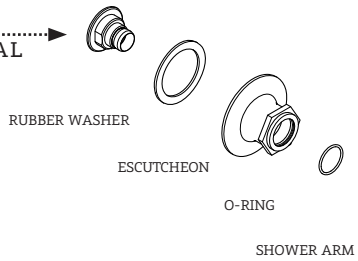

103753*
ARM AND FLANGE

103752*
SHOWERHEAD

STYLES: HNSH20

*FINISH/COLOR MUST BE SPECIFIED WHEN ORDERING
++SUPPLIED AS A PAIR

KIT COMPONENTS

RETAINING COLLAR

PLASTIC WASHER

RUBBER WASHER

FLOW REGULATOR

PIVOT BALL

O-RING

103752*
SHOWERHEAD

SHOWERHEAD

ESTB. 1978

WATERWORKS

KIT COMPONENTS

STYLES: HNSH20

103753*

ARM AND FLANGE

103755
UNION SEAL

*FINISH/COLOR MUST BE SPECIFIED WHEN ORDERING
++SUPPLIED AS A PAIR

KIT COMPONENTS

103755

UNION SEAL