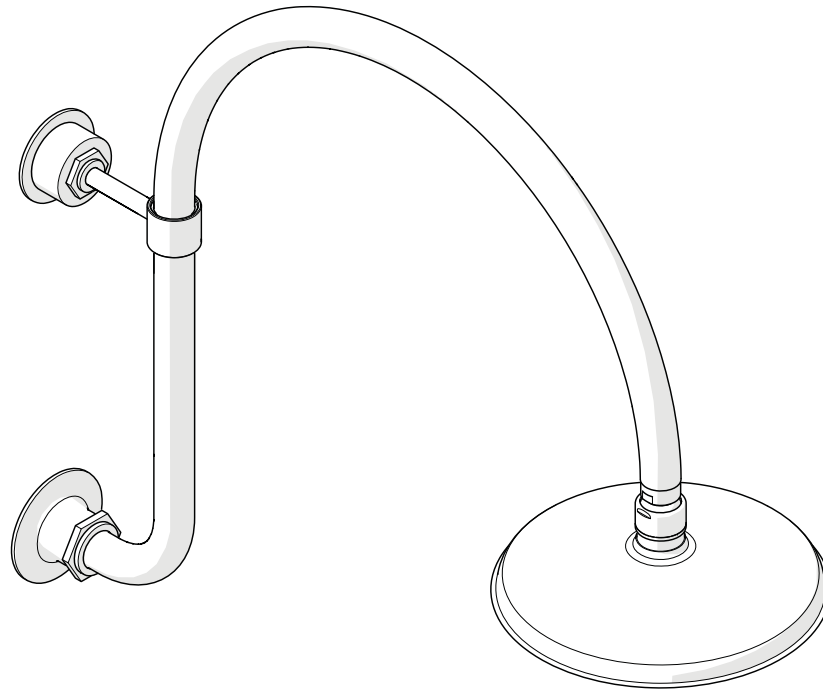

ESTB. 1978

WATERWORKS SERVICE PARTS

STYLE HNSH20

Henry Gooseneck Wall Mounted Shower Rose, Arm and Flange

WELCOME TO

WATERWORKS

For over three decades, Waterworks has transformed the bath through an absolute commitment to design authenticity, innovation and quality. A blend of scholarly appreciation and applied experience guarantees mechanical integrity, meticulous craftsmanship, and timeless designs.

103753*
ARM AND FLANGE

103752*
SHOWERHEAD

STYLES: HNSH20

*FINISH/COLOR MUST BE SPECIFIED WHEN ORDERING
++SUPPLIED AS A PAIR

KIT COMPONENTS

RETAINING COLLAR

PLASTIC WASHER

RUBBER WASHER