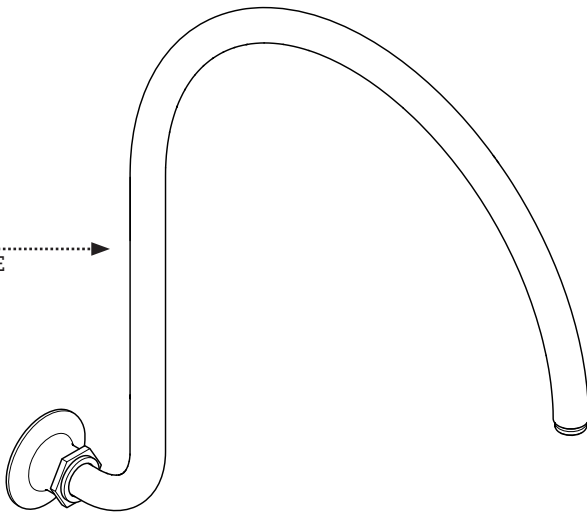

To obtain your complete warranty or inquire about warranty service, please visit us at www.waterworks.com or contact our Product Support Team.

ESTB. 1978

WATERWORKS

MAIN KITS

103754*
SHOWER ARM
FASTENING KIT

103753*
ARM AND FLANGE

103752*
SHOWERHEAD

STYLES: HNSH20

*FINISH/COLOR MUST BE SPECIFIED WHEN ORDERING
++SUPPLIED AS A PAIR

KIT COMPONENTS

RETAINING COLLAR

PLASTIC WASHER

RUBBER WASHER

FLOW REGULATOR

PIVOT BALL

O-RING

103752*
SHOWERHEAD

SHOWERHEAD

ESTB. 1978

WATERWORKS

KIT COMPONENTS