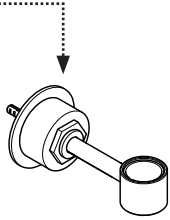

To obtain your complete warranty or inquire about warranty service, please visit us at www.waterworks.com or contact our Product Support Team.

ESTB. 1978

WATERWORKS

MAIN KITS

103754*
SHOWER ARM
FASTENING KIT

FLOW REGULATOR

PIVOT BALL

O-RING

103752*
SHOWERHEAD

SHOWERHEAD

ESTB. 1978

WATERWORKS

KIT COMPONENTS