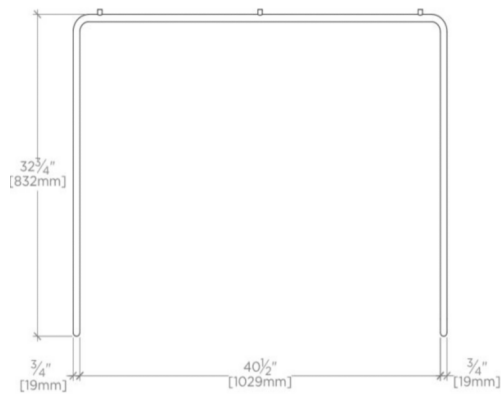

## FORMWORK

FMWS01

Formwork Single Washstand 42" x 24 3/8" x 32 3/4"

TOP VIEW

SCALE: 3/4"=1'-0"

ISO VIEW

SCALE: 3/4"=1'-0"

FRONT VIEW

SCALE: 3/4"=1'-0"

SIDE VIEW

SCALE: 3/4"=1'-0"