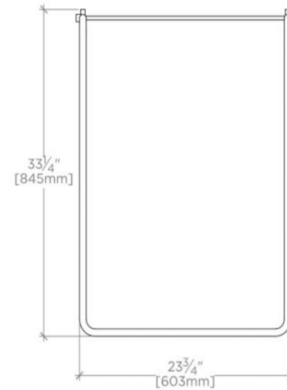

### TECHNICAL DETAILS

ADA Compliance: When installed per ADA guidelines  
Depth / Width: 24 3/8"  
Height: 32 3/4"  
Installation Type: Freestanding  
Leg Material: Metal  
Length: 42"  
Number of Legs: Two  
Sink Visibility: N  
Suggested Application: Bath

## FORMWORK

FMWS01

Formwork Single Washstand 42" x 24 3/8" x 32 3/4"

TOP VIEW

SCALE: 3/4"=1'-0"

ISO VIEW

SCALE: 3/4"=1'-0"

FRONT VIEW

SCALE: 3/4"=1'-0"

SIDE VIEW

SCALE: 3/4"=1'-0"