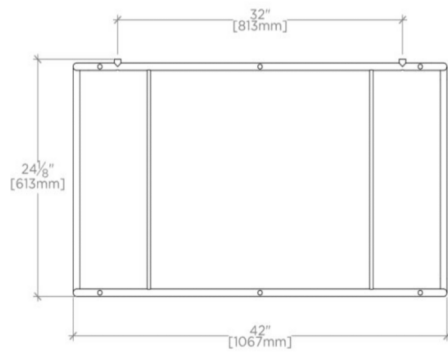

### TECHNICAL DETAILS

ADA Compliance: When installed per ADA guidelines  
Depth / Width: 24 3/8"  
Height: 32 3/4"  
Installation Type: Freestanding  
Leg Material: Metal  
Length: 42"  
Number of Legs: Two  
Sink Visibility: N  
Suggested Application: Bath

## FORMWORK

FMWS01

Formwork Single Washstand 42" x 24 3/8" x 32 3/4"

TOP VIEW

SCALE: 3/4"=1'-0"

ISO VIEW

SCALE: 3/4"=1'-0"

FRONT VIEW

SCALE: 3/4"=1'-0"

SIDE VIEW

SCALE: 3/4"=1'-0"