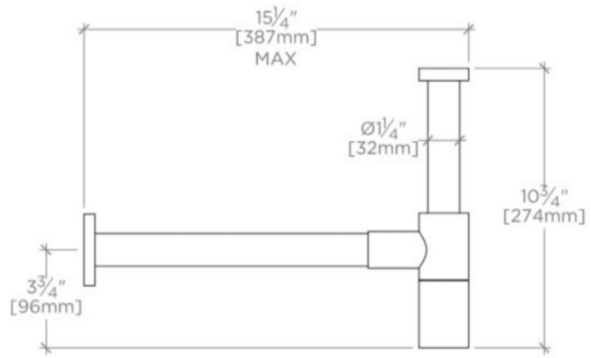

UNIVERSAL

Universal Bottle P-Trap 32mm x 32mm

UN49PT

TECHNICAL DETAILS

Height: 273 mm
Length: 387 mm
Primary Material: Brass
Suggested Application: Bath

INSPIRATION

Our Universal collection features timeless designs complementing any of our Waterworks. With a wide range of product, from fittings to accessories, Universal adds exquisite proportion and balance to any environment.

PRODUCT FEATURES

Complete the Waterworks aesthetic with a simple, refined and superbly functional Universal bottle p-trap

Made from intricately hand-fitted and polished brass

WATERWORKS

UNIVERSAL

UN49PT

Universal Bottle P-Trap 32mm x 32mm

TOP VIEW SCALE: $1\frac{1}{2}"=1'-0"$

FRONT VIEW SCALE: $1\frac{1}{2}"=1'-0"$

SIDE VIEW SCALE: $1\frac{1}{2}"=1'-0"$