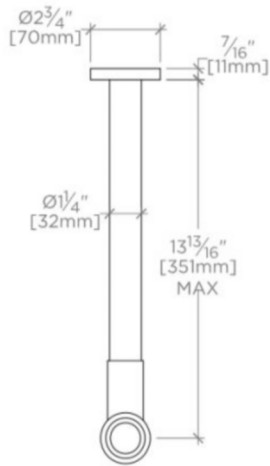

UNIVERSAL

Universal Bottle P-Trap 32mm x 32mm

UN49PT

TECHNICAL DETAILS

Height: 273 mm
Length: 387 mm
Primary Material: Brass
Suggested Application: Bath

INSPIRATION

Our Universal collection features timeless designs complementing any of our Waterworks. With a wide range of product, from fittings to accessories, Universal adds exquisite proportion and balance to any environment.

PRODUCT FEATURES

Complete the Waterworks aesthetic with a simple, refined and superbly functional Universal bottle p-trap

Made from intricately hand-fitted and polished brass

WATERWORKS

UNIVERSAL

UN49PT

Universal Bottle P-Trap 32mm x 32mm

TOP VIEW SCALE: $1\frac{1}{2}"=1'-0"$

FRONT VIEW SCALE: $1\frac{1}{2}"=1'-0"$

SIDE VIEW SCALE: $1\frac{1}{2}"=1'-0"$