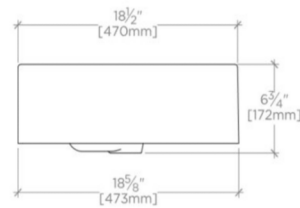

LARSEN

Larsen Rectangular Porcelain Lavatory Sink 23 5/8" x 18 1/2" x 6"

LRCL80

SHOWN IN LARSEN RECTANGULAR PORCELAIN LAVATORY SINK 23 5/8" X 18 1/2" X 6" | LRCL80

TECHNICAL DETAILS

Depth / Width: 18 1/2"
Height: 6"
Length: 23 5/8"
Number of Holes: One Hole
Primary Material: Porcelain
Suggested Application: Bath

Dimensions of sinks are nominal and are subject to slight variations.

WATERWORKS

LARSEN

LRCL80

Larsen Rectangular Porcelain Lavatory Sink 23 5/8" x 18 1/2" x 6"

TOP VIEW SCALE: 1"=1'-0"

ISO VIEW SCALE: 1"=1'-0"

FRONT VIEW SCALE: 1"=1'-0"

SIDE VIEW SCALE: 1"=1'-0"