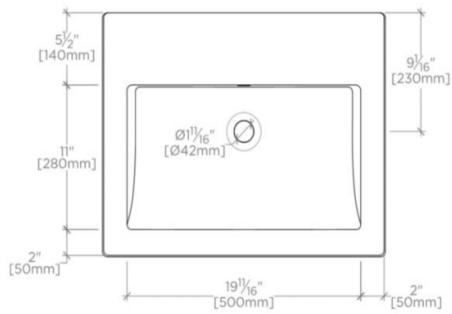

LARSEN

Larsen Rectangular Porcelain Lavatory Sink 23 5/8" x 18 1/2" x 6"

LRCL80

SHOWN IN LARSEN RECTANGULAR PORCELAIN LAVATORY SINK 23 5/8" X 18 1/2" X 6" | LRCL80

TECHNICAL DETAILS

Depth / Width: 18 1/2"
Height: 6"
Length: 23 5/8"
Number of Holes: One Hole
Primary Material: Porcelain
Suggested Application: Bath

CODES & STANDARDS

Code # LRCL80:

PRODUCT FEATURES

Sink is available in three hole or one hole faucet configurations.
Sink is made from material meant for high durability of material as well as finish.

PRODUCT (NOTES)

Dimensions of sinks are nominal and are subject to slight variations.

WATERWORKS

LARSEN

LRCL80

Larsen Rectangular Porcelain Lavatory Sink 23 5/8" x 18 1/2" x 6"

TOP VIEW SCALE: 1"=1'-0"

ISO VIEW SCALE: 1"=1'-0"

FRONT VIEW SCALE: 1"=1'-0"

SIDE VIEW SCALE: 1"=1'-0"