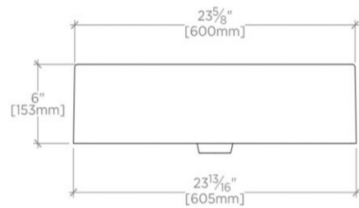

LARSEN

Larsen Rectangular Porcelain Lavatory Sink 23 5/8" x 18 1/2" x 6"

LRCL80

SHOWN IN LARSEN RECTANGULAR PORCELAIN LAVATORY SINK 23 5/8" X 18 1/2" X 6" | LRCL80

TECHNICAL DETAILS

Depth / Width: 18 1/2"
Height: 6"
Length: 23 5/8"
Number of Holes: One Hole
Primary Material: Porcelain
Suggested Application: Bath

Dimensions of sinks are nominal and are subject to slight variations.

WATERWORKS

LARSEN

LRCL80

Larsen Rectangular Porcelain Lavatory Sink 23 5/8" x 18 1/2" x 6"

TOP VIEW SCALE: 1"=1'-0"

ISO VIEW SCALE: 1"=1'-0"

FRONT VIEW SCALE: 1"=1'-0"

SIDE VIEW SCALE: 1"=1'-0"