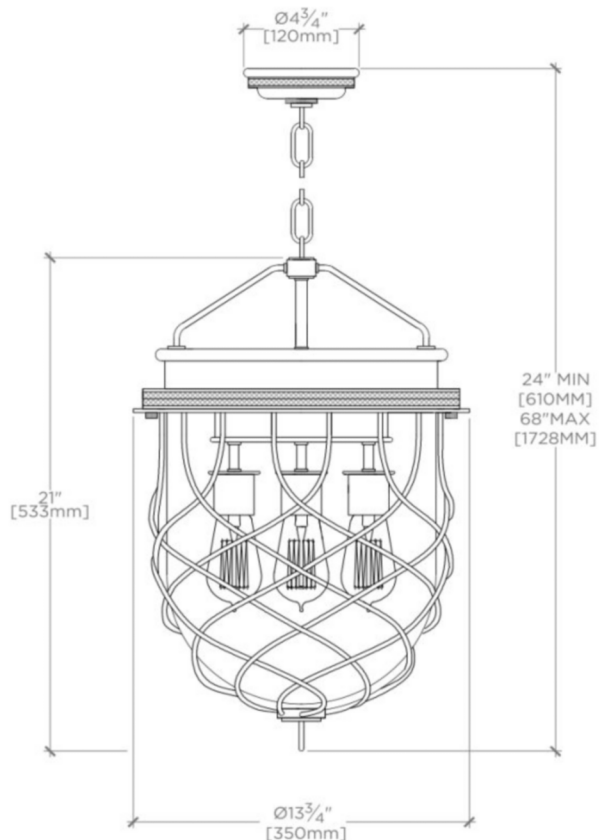

COMPASS

CM03LT

Compass Ceiling Mounted Large Pendant with Glass Shade

SHOWN IN COMPASS CEILING MOUNTED LARGE PENDANT WITH GLASS SHADE| CMLT03

TECHNICAL DETAILS

Ambient / Task: Ambient
Bulb Base Size: E27
Depth / Width: 349 mm
Height: 610 mm
Installation Type: Ceiling Mounted
Interior / Exterior Application: Interior Only
Length: 349 mm
Number of Bulbs: Four
Safety Warnings: Do not exceed max wattage
Shade Finish: Clear
Shade Material: Blown Glass
Suggested Application: All Applications
Voltage: 240
Wet / Dry: Damp or Dry

CODES & STANDARDS

CE

PRODUCT FEATURES

Blown glass

Uses (4) 60W Max Type Edison Filament, E27 Base Bulbs

COMPASS

CM03LT

Compass Ceiling Mounted Large Pendant with Glass Shade

BOTTOM VIEW SCALE: 1/2"=1'-0"

FRONT VIEW SCALE: 1/2"=1'-0"

SIDE VIEW SCALE: 1/2"=1'-0"