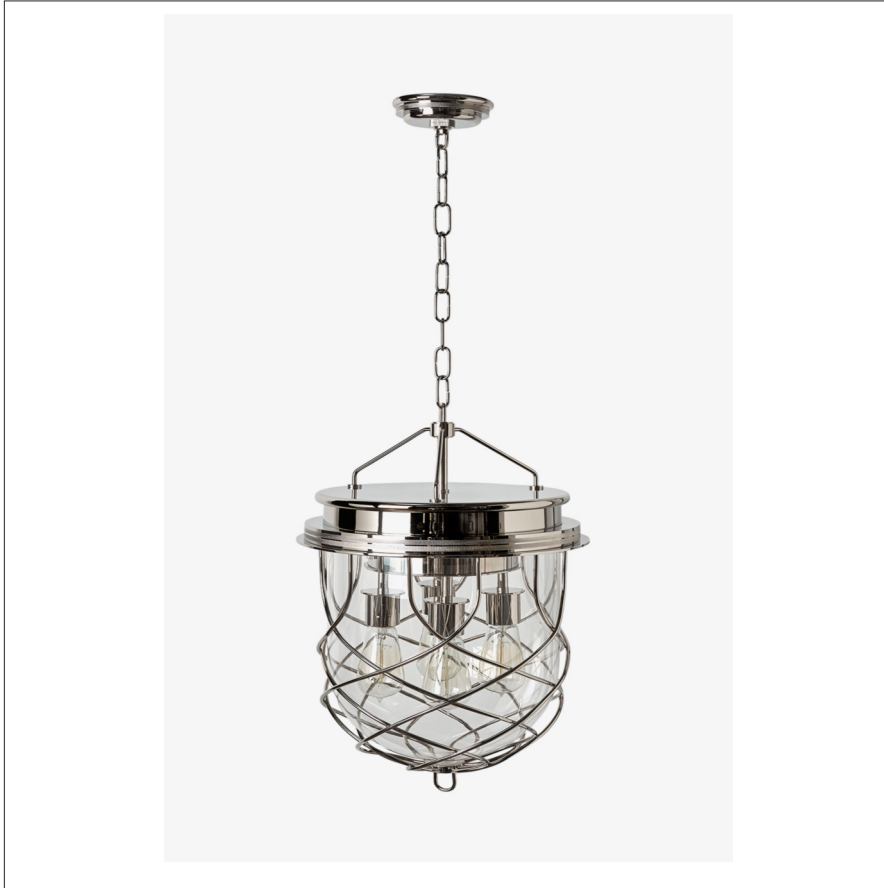

COMPASS

CM03LT

Compass Ceiling Mounted Large Pendant with Glass Shade

SHOWN IN COMPASS CEILING MOUNTED LARGE PENDANT WITH GLASS SHADE| CMLT03

TECHNICAL DETAILS

Ambient / Task: Ambient
Bulb Base Size: E27
Depth / Width: 349 mm
Height: 610 mm
Installation Type: Ceiling Mounted
Interior / Exterior Application: Interior Only
Length: 349 mm
Number of Bulbs: Four
Safety Warnings: Do not exceed max wattage
Shade Finish: Clear
Shade Material: Blown Glass
Suggested Application: All Applications
Voltage: 240
Wet / Dry: Damp or Dry

INSPIRATION

Sturdy, rugged and yet refined, Compass sconce and pendant fixtures feature clear glass bell shades enclosed in woven brass cages that are held by knurled rings. Rendered in solid brass and infused with wonderful details, they are inspired by vintage industrial safety lights.

CODES & STANDARDS

CE

PRODUCT FEATURES

Blown glass

Uses (4) 60W Max Type Edison Filament, E27 Base Bulbs

COMPASS

CM03LT

Compass Ceiling Mounted Large Pendant with Glass Shade

BOTTOM VIEW SCALE: 1/2"=1'-0"

FRONT VIEW SCALE: 1/2"=1'-0"

SIDE VIEW SCALE: 1/2"=1'-0"