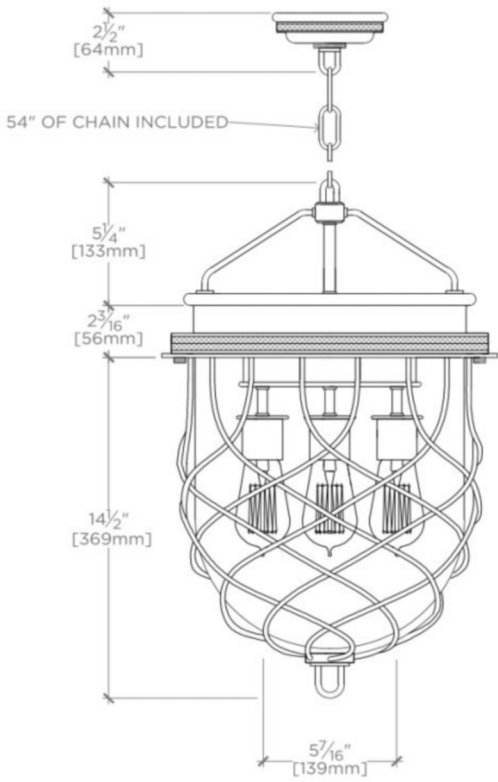

COMPASS

CM03LT

Compass Ceiling Mounted Large Pendant with Glass Shade

SHOWN IN COMPASS CEILING MOUNTED LARGE PENDANT WITH GLASS SHADE| CMLT03

TECHNICAL DETAILS

Ambient / Task: Ambient
Bulb Base Size: E27
Depth / Width: 349 mm
Height: 610 mm
Installation Type: Ceiling Mounted
Interior / Exterior Application: Interior Only
Length: 349 mm
Number of Bulbs: Four
Safety Warnings: Do not exceed max wattage
Shade Finish: Clear
Shade Material: Blown Glass
Suggested Application: All Applications
Voltage: 240
Wet / Dry: Damp or Dry

CODES & STANDARDS

CE

PRODUCT FEATURES

Blown glass

Uses (4) 60W Max Type Edison Filament, E27 Base Bulbs

COMPASS

CM03LT

Compass Ceiling Mounted Large Pendant with Glass Shade

BOTTOM VIEW SCALE: 1/2"=1'-0"

FRONT VIEW SCALE: 1/2"=1'-0"

SIDE VIEW SCALE: 1/2"=1'-0"