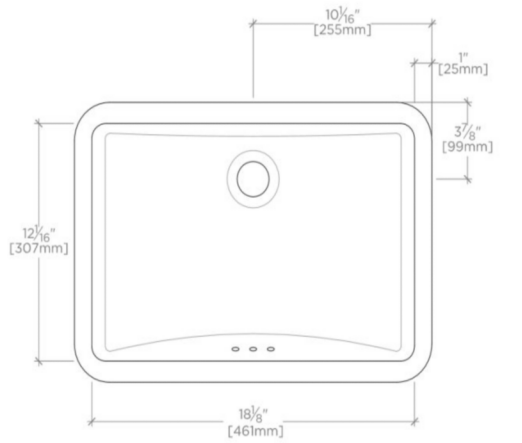

### TECHNICAL DETAILS

ADA Compliance: When installed per ADA guidelines  
Bowl Shape: Rectangular  
Drain Hole Depth: 1 3/8"  
Drain Hole Diameter: 1 3/8"  
Depth / Width: 14 1/8"  
Height: 8"  
Installation Type: Undermount  
Integrated Diverter: N  
Integrated Spray: N  
Length: 20 1/16"  
Primary Material: Vitreous China  
Spout Swivel: N  
Stain Resistance: N  
Suggested Application: Bath

### PRODUCT (NOTES)

Dimensions of sinks are nominal and are subject to slight variations.

## CYLV20

Clara Undermount Rectangular Vitreous China Lavatory Sink Single  
Glazed 20 1/16" x 14 1/8" x 8"

TOP VIEW

SCALE: 1/2"=1'-0"

FRONT VIEW

SCALE: 1/2"=1'-0"

SIDE VIEW

SCALE: 1/2"=1'-0"