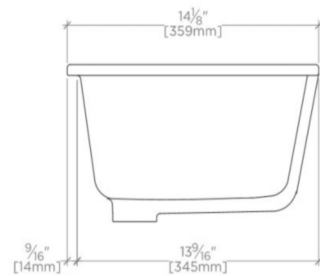

### TECHNICAL DETAILS

ADA Compliance: When installed per ADA guidelines  
Bowl Shape: Rectangular  
Drain Hole Depth: 1 3/8"  
Drain Hole Diameter: 1 3/8"  
Depth / Width: 14 1/8"  
Height: 8"  
Installation Type: Undermount  
Integrated Diverter: N  
Integrated Spray: N  
Length: 20 1/16"  
Primary Material: Vitreous China  
Spout Swivel: N  
Stain Resistance: N  
Suggested Application: Bath

### PRODUCT (NOTES)

Dimensions of sinks are nominal and are subject to slight variations.

## CYLV20

Clara Undermount Rectangular Vitreous China Lavatory Sink Single  
Glazed 20 1/16" x 14 1/8" x 8"

TOP VIEW

SCALE: 1/2"=1'-0"

FRONT VIEW

SCALE: 1/2"=1'-0"

SIDE VIEW

SCALE: 1/2"=1'-0"