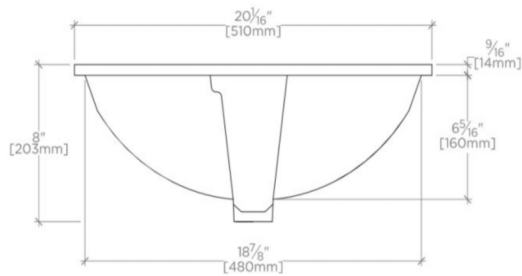

### TECHNICAL DETAILS

ADA Compliance: When installed per ADA guidelines  
Bowl Shape: Rectangular  
Drain Hole Depth: 1 3/8"  
Drain Hole Diameter: 1 3/8"  
Depth / Width: 14 1/8"  
Height: 8"  
Installation Type: Undermount  
Integrated Diverter: N  
Integrated Spray: N  
Length: 20 1/16"  
Primary Material: Vitreous China  
Spout Swivel: N  
Stain Resistance: N  
Suggested Application: Bath

### PRODUCT (NOTES)

Dimensions of sinks are nominal and are subject to slight variations.

## CLARA

## CYLV20

Clara Undermount Rectangular Vitreous China Lavatory Sink Single  
Glazed 20 1/16" x 14 1/8" x 8"

TOP VIEW

SCALE: 1/2"=1'-0"

FRONT VIEW

SCALE: 1/2"=1'-0"

SIDE VIEW

SCALE: 1/2"=1'-0"