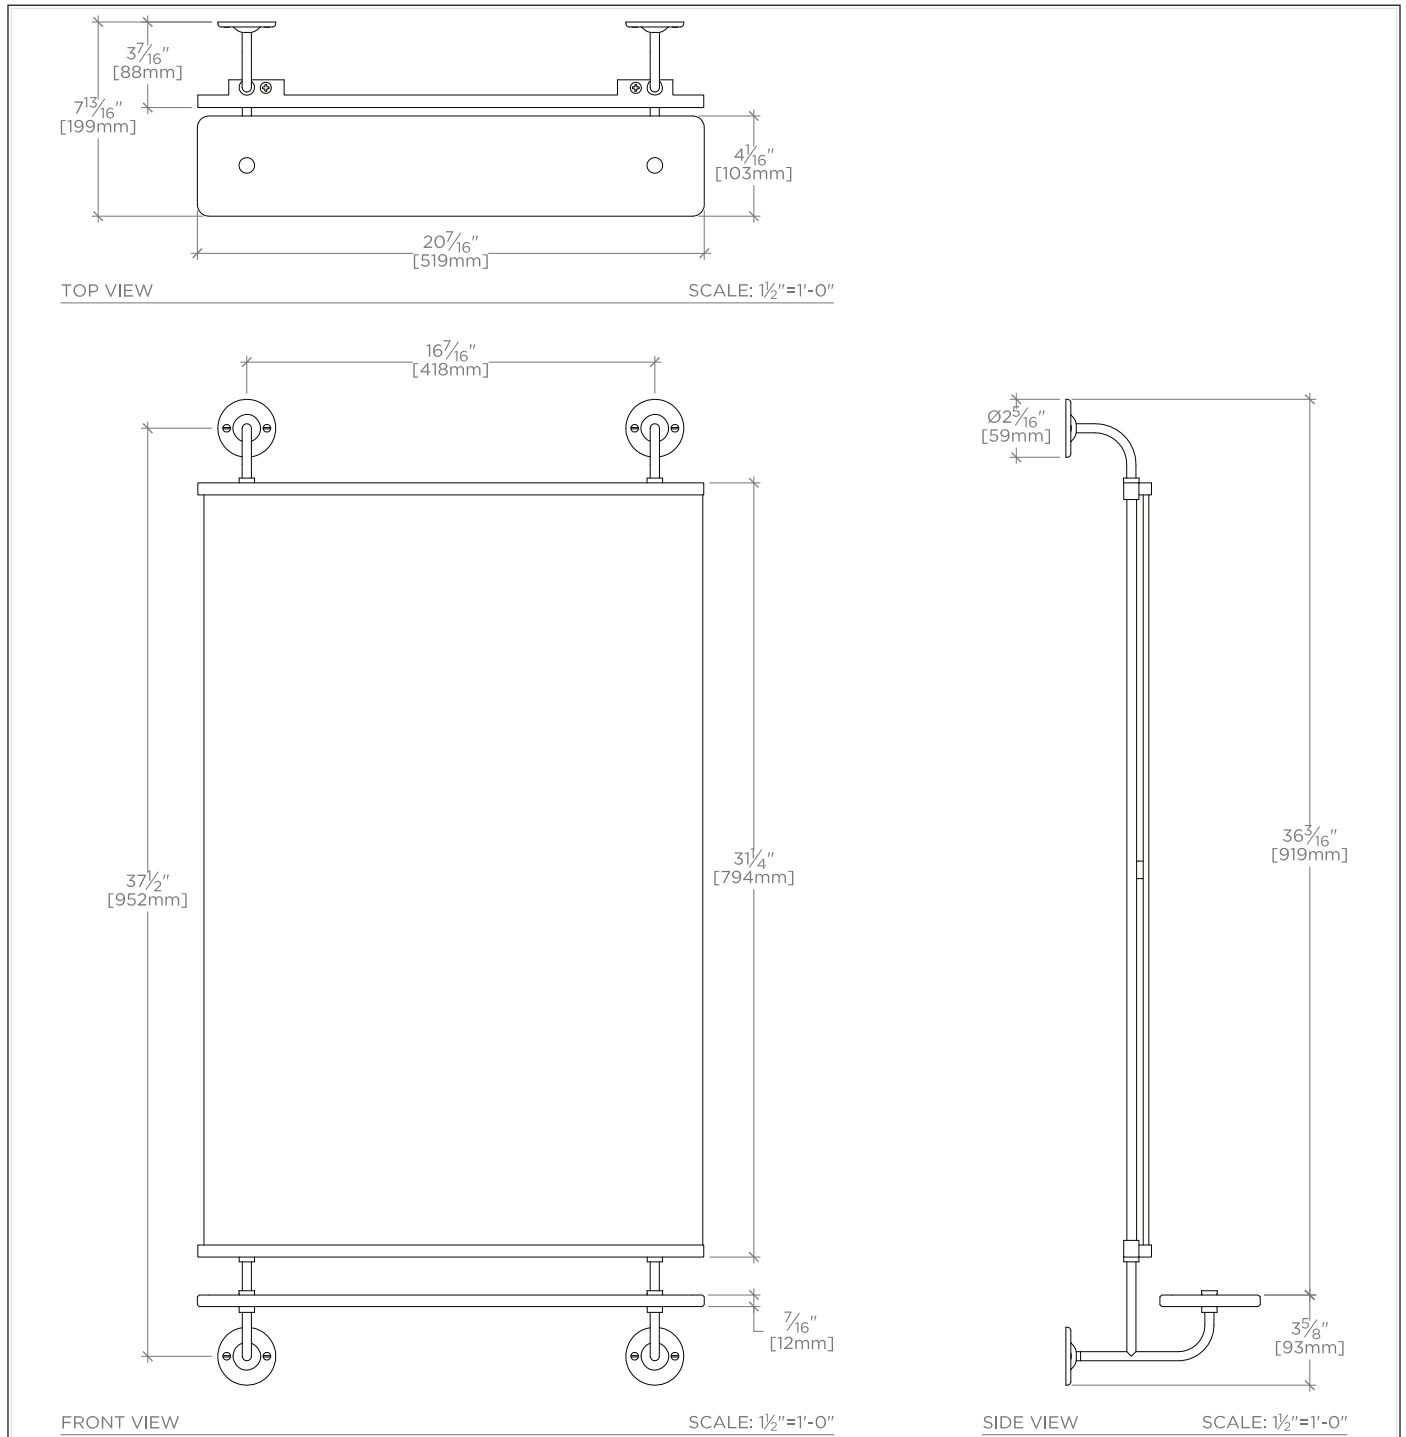

### FEATURES

20 7/16" x 7 13/16" x 39 13/16"

Made of Brass

Wall Mounted

Glass Shelf

SHOWN IN Meridian Brass in Chrome

# HIGHGATE

Wall Mounted Stationary Mirror 20 1/2" x 40"  
x 8" in Chrome - OHG

**STYLE No.** HGMR42  
**REFERENCE No.** MDMR42C  
**ITEM No.** 21-66663-14335

## SPECIFICATIONS

PAGE 2 OF 3

*All dimensions are based on original specifications and are subject to change and variation. Please consult your Design Associate for current specifications.*

# **HIGHGATE**

Wall Mounted Stationary Mirror 20 ½" x 40"  
x 8" in Chrome - OHG

**STYLE No.** HGMR42

**REFERENCE No.** MDMR42C

**ITEM No.** 21-66663-14335