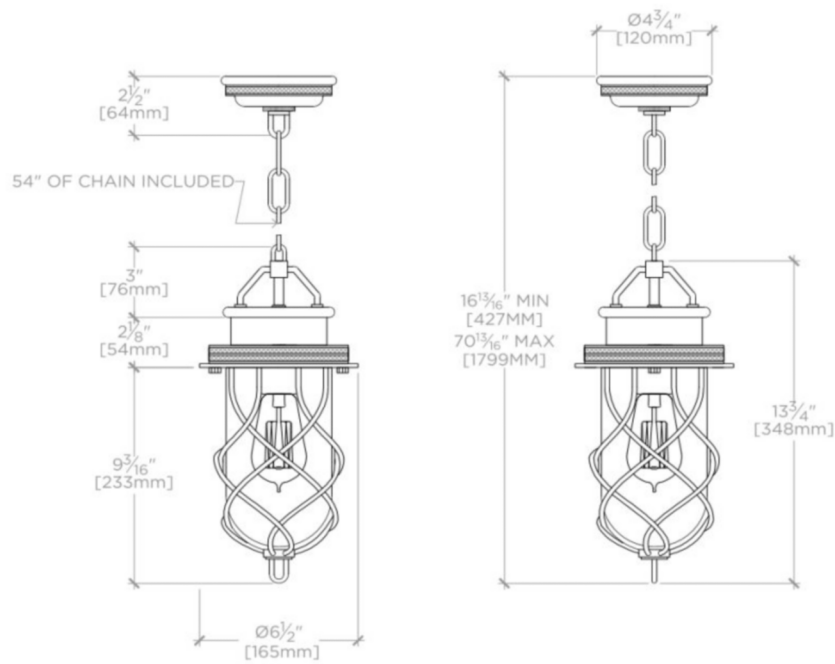

COMPASS

CM02LT

Compass Ceiling Mounted Small Pendant with Glass Shade

SHOWN IN COMPASS CEILING MOUNTED SMALL PENDANT WITH GLASS SHADE| CMLT02

TECHNICAL DETAILS

Ambient / Task: Ambient
Bulb Base Size: E27
Depth / Width: 165 mm
Height: 427 mm
Installation Type: Ceiling Mounted
Interior / Exterior Application: Interior Only
Length: 165 mm
Number of Bulbs: One
Safety Warnings: Do not exceed max wattage
Shade Finish: Clear
Shade Material: Blown Glass
Suggested Application: All Applications
Voltage: 240
Wet / Dry: Damp or Dry

INSPIRATION

Sturdy, rugged and yet refined, Compass sconce and pendant fixtures feature clear glass bell shades enclosed in woven brass cages that are held by knurled rings. Rendered in solid brass and infused with wonderful details, they are inspired by vintage industrial safety lights.

CODES & STANDARDS

CE

PRODUCT FEATURES

Uses (1) 60W Max Type Edison Filament, E27 Base Bulb

COMPASS

CM02LT

Compass Ceiling Mounted Small Pendant with Glass Shade

BOTTOM VIEW SCALE: 1/2"=1'-0"

FRONT VIEW SCALE: 1/2"=1'-0"

SIDE VIEW SCALE: 1/2"=1'-0"