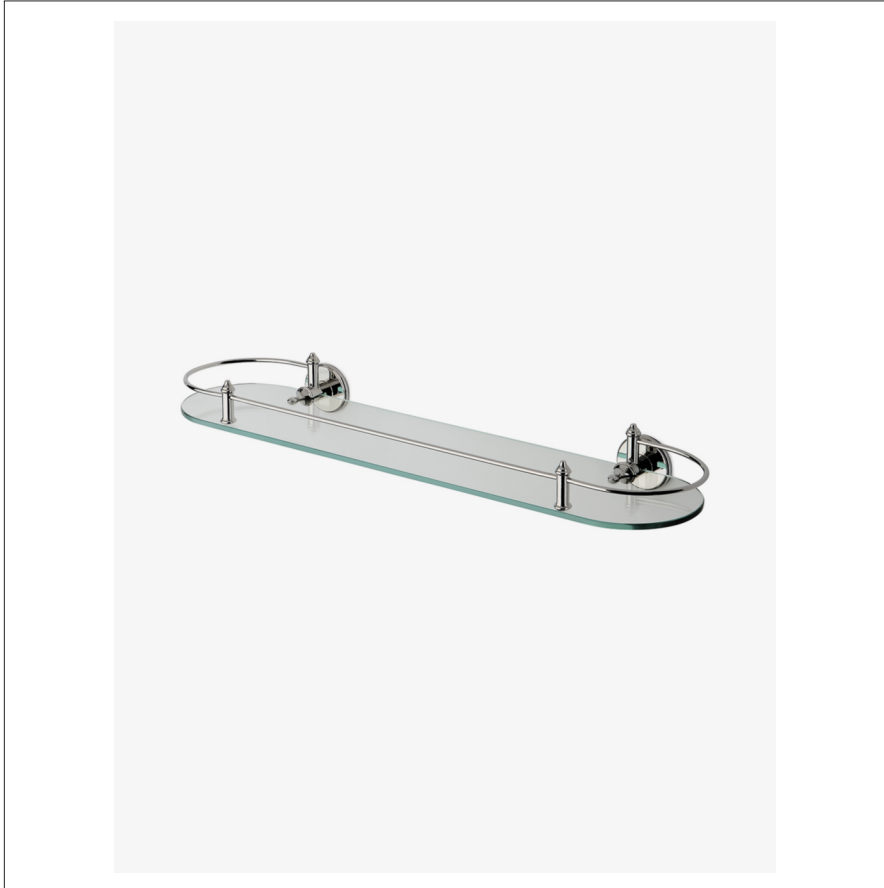

OLYMPIA

Olympia Single Tier Shelf

OMSF01

SHOWN IN OLYMPIA SINGLE TIER SHELF | OMSF01

TECHNICAL DETAILS

Escutcheon Primary Material: Brass
Depth / Width: 3 3/16"
Height: 3 1/8"
Installation Type: Wall Mounted
Interior / Exterior Application: Interior Only
Length: 23 1/2"
Number of Drawers / Shelves: One
Primary Material: Glass
Suggested Application: Bath

PRODUCT FEATURES

23 1/2" x 3 3/16" x 3 1/8"

Brass End Pieces

Wall Mounted

OLYMPIA

Olympia Single Tier Shelf

OMSF01