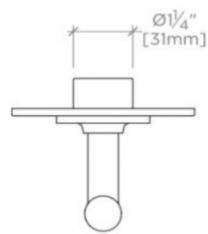

Features Linear Guilloche Etching Lever Handle

Stocked in Nickel and Brass

Requires rough valve, sold separately: GUDV14

BOND

B2T12A

Bond Tandem Series Two Way Diverter Trim with Guilloche Lines
Lever Handle

TOP VIEW SCALE: 3"=1'-0"

FRONT VIEW SCALE: 3"=1'-0"

SIDE VIEW SCALE: 3"=1'-0"