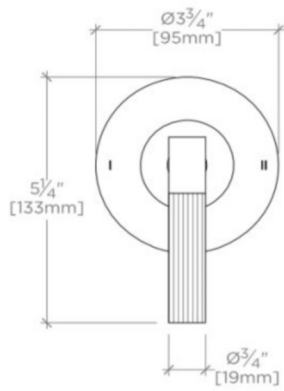

BOND

B2T12A

Bond Tandem Series Two Way Diverter Trim with Guilloche Lines
Lever Handle

TECHNICAL DETAILS

ADA Compliance: Yes
Integrated Diverter: N
Number of Holes: One Hole
Primary Material: Brass

INSPIRATION

Features Linear Guilloche Etching Lever Handle

Stocked in Nickel and Brass

Requires rough valve, sold separately: GUDV14

BOND

B2T12A

Bond Tandem Series Two Way Diverter Trim with Guilloche Lines
Lever Handle

TOP VIEW SCALE: 3"=1'-0"

FRONT VIEW SCALE: 3"=1'-0"

SIDE VIEW SCALE: 3"=1'-0"