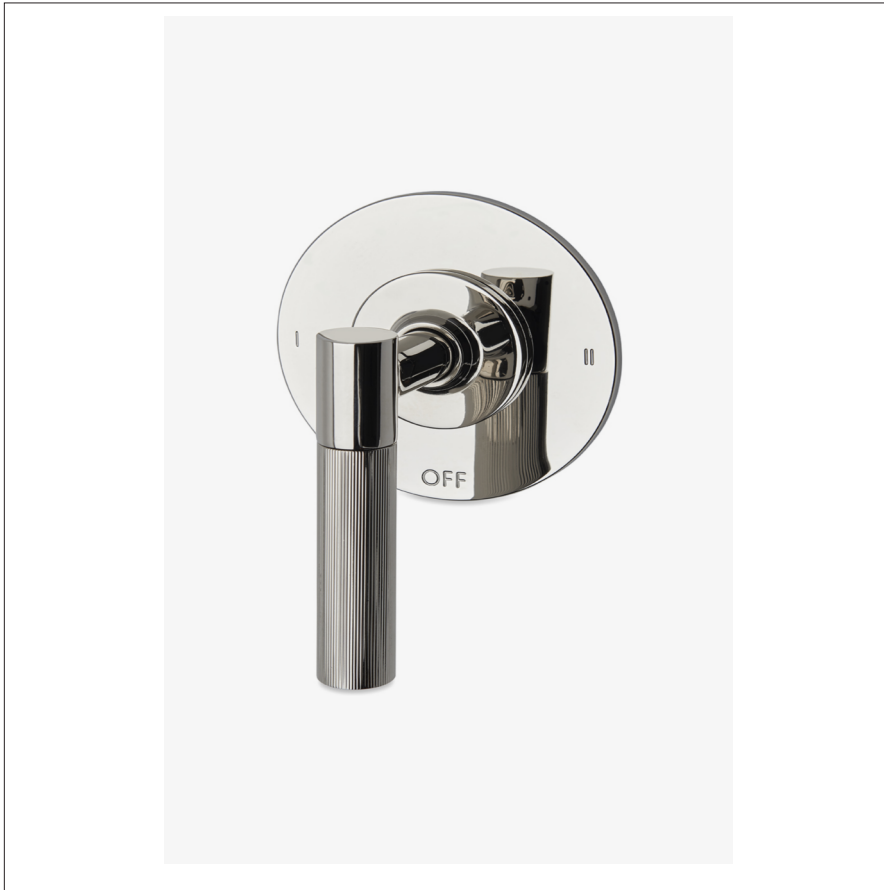

BOND

B2T12A

Bond Tandem Series Two Way Diverter Trim with Guilloche Lines
Lever Handle

TECHNICAL DETAILS

ADA Compliance: Yes
Integrated Diverter: N
Number of Holes: One Hole
Primary Material: Brass

INSPIRATION

The Bond Collection: Modern bath designs infused with rare soul and artistry. Explore a range of statement-making elements: fittings, washstands, mirrors and more.

PRODUCT FEATURES

Lever Handle

For use with a Thermostatic shower system and two waterway outlets such as a handshower, shower head, and tub spout

Features Linear Guilloche Etching Lever Handle

Stocked in Nickel and Brass

Requires rough valve, sold separately: GUDV14

BOND

B2T12A

Bond Tandem Series Two Way Diverter Trim with Guilloche Lines
Lever Handle