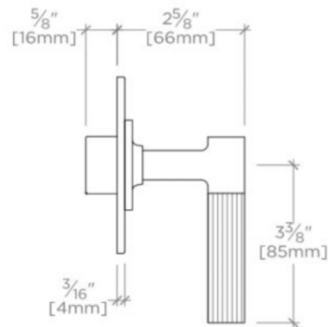

BOND

B2T12A

Bond Tandem Series Two Way Diverter Trim with Guilloche Lines
Lever Handle

TECHNICAL DETAILS

ADA Compliance: Yes
Integrated Diverter: N
Number of Holes: One Hole
Primary Material: Brass

INSPIRATION

Features Linear Guilloche Etching Lever Handle

Stocked in Nickel and Brass

Requires rough valve, sold separately: GUDV14

BOND

B2T12A

Bond Tandem Series Two Way Diverter Trim with Guilloche Lines
Lever Handle

TOP VIEW SCALE: 3"=1'-0"

FRONT VIEW SCALE: 3"=1'-0"

SIDE VIEW SCALE: 3"=1'-0"