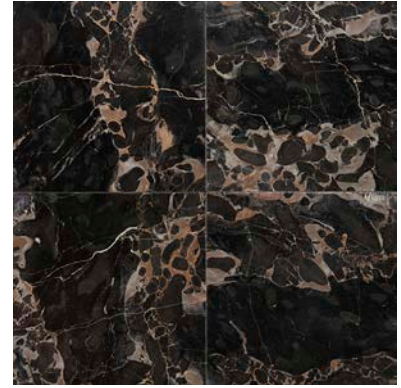

PORTORO GOLD

FIELD TILE
12" x 12" ^P

^P : POLISHED, ^H : HONED, ^T : TUMBLED, ^F : FLAMED, ^A : ANCIENT, ^S : SMOOTH, ^{HH} : HAND-HONED