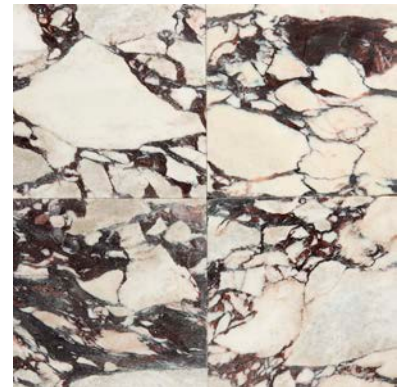

Available in the following colors:

- Carrara
- Vulcan

Available in following sizes:

4 1/2" x 7 3/4"

ANTIQUED

Available in the following colors:

- Ash
- Biscuit
- Carrara
- Dakota
- Kirby

Available in following sizes:

10" x 16"
16" x 16"

Available with Clean Edge or
Chiseled Edge

RESTORED

Available in the following colors:

- Ash
- Biscuit
- Carrara
- Dakota
- Kirby
- Prunella

Available in following sizes:

10" x 16"
16" x 16"