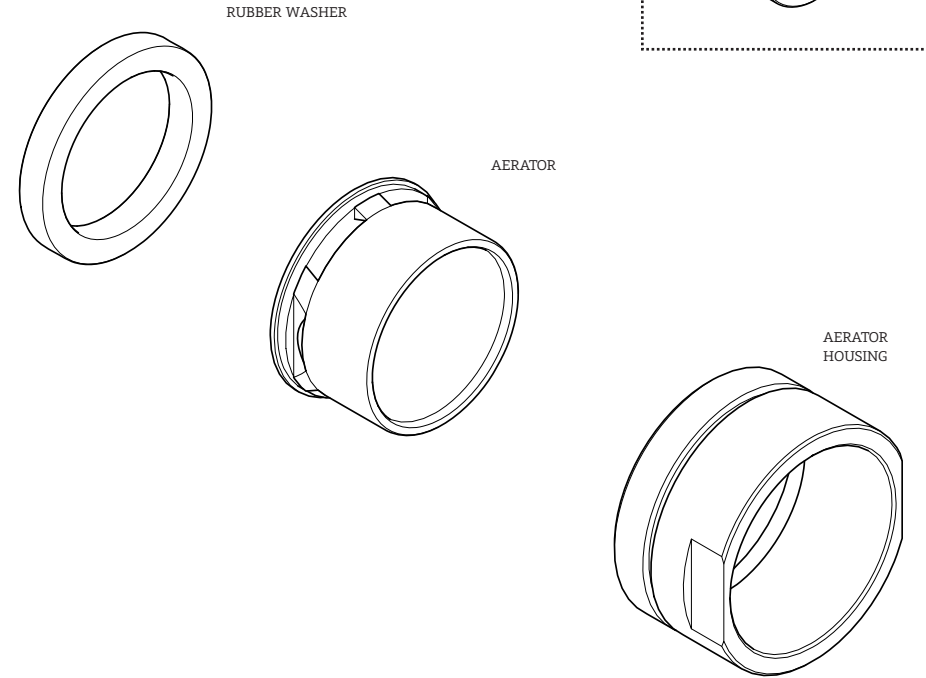

ESTB. 1978

WATERWORKS

KIT COMPONENTS

STYLES: EABF01

*FINISH/COLOR MUST BE SPECIFIED WHEN ORDERING
++SUPPLIED AS A PAIR

KIT COMPONENTS