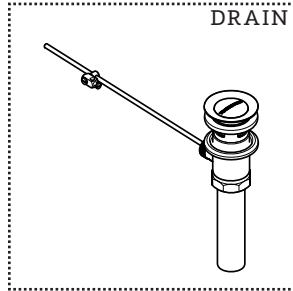

FOAM WASHER

LOWER DRAIN GASKET

LOWER DRAIN BODY

RUBBER WASHER

TAILPIECE

TAILPIECE NUT

103476\*  
DRAIN

\*FINISH/COLOR MUST BE SPECIFIED WHEN ORDERING  
++SUPPLIED AS A PAIR