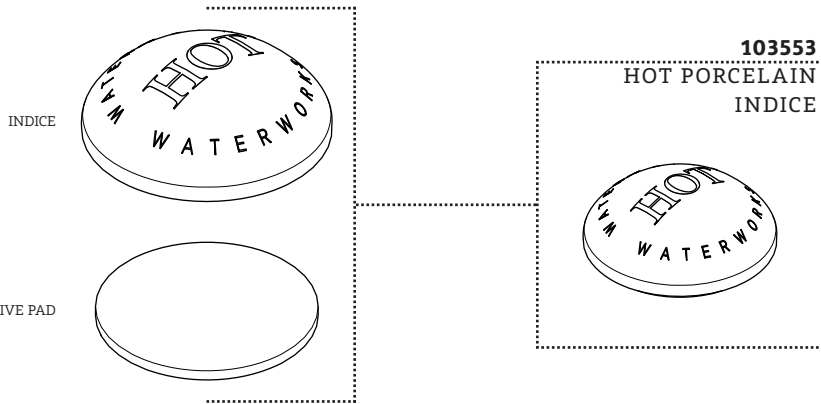

ESTB. 1978

WATERWORKS

KIT COMPONENTS

STYLES: EABF01

*FINISH/COLOR MUST BE SPECIFIED WHEN ORDERING
++SUPPLIED AS A PAIR

KIT COMPONENTS