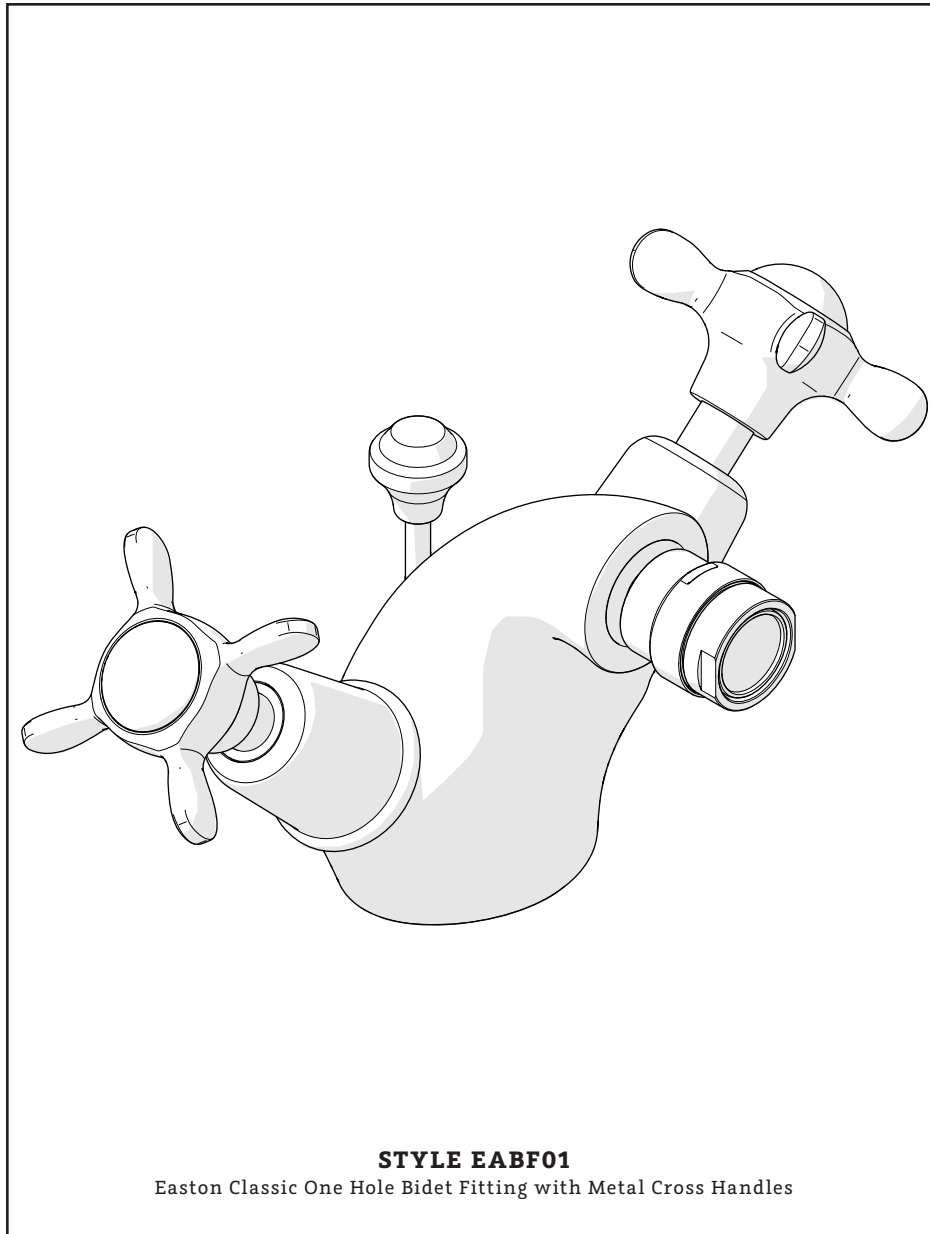

# WATERWORKS SERVICE PARTS

**STYLE EABF01**

Easton Classic One Hole Bidet Fitting with Metal Cross Handles

---

WELCOME TO