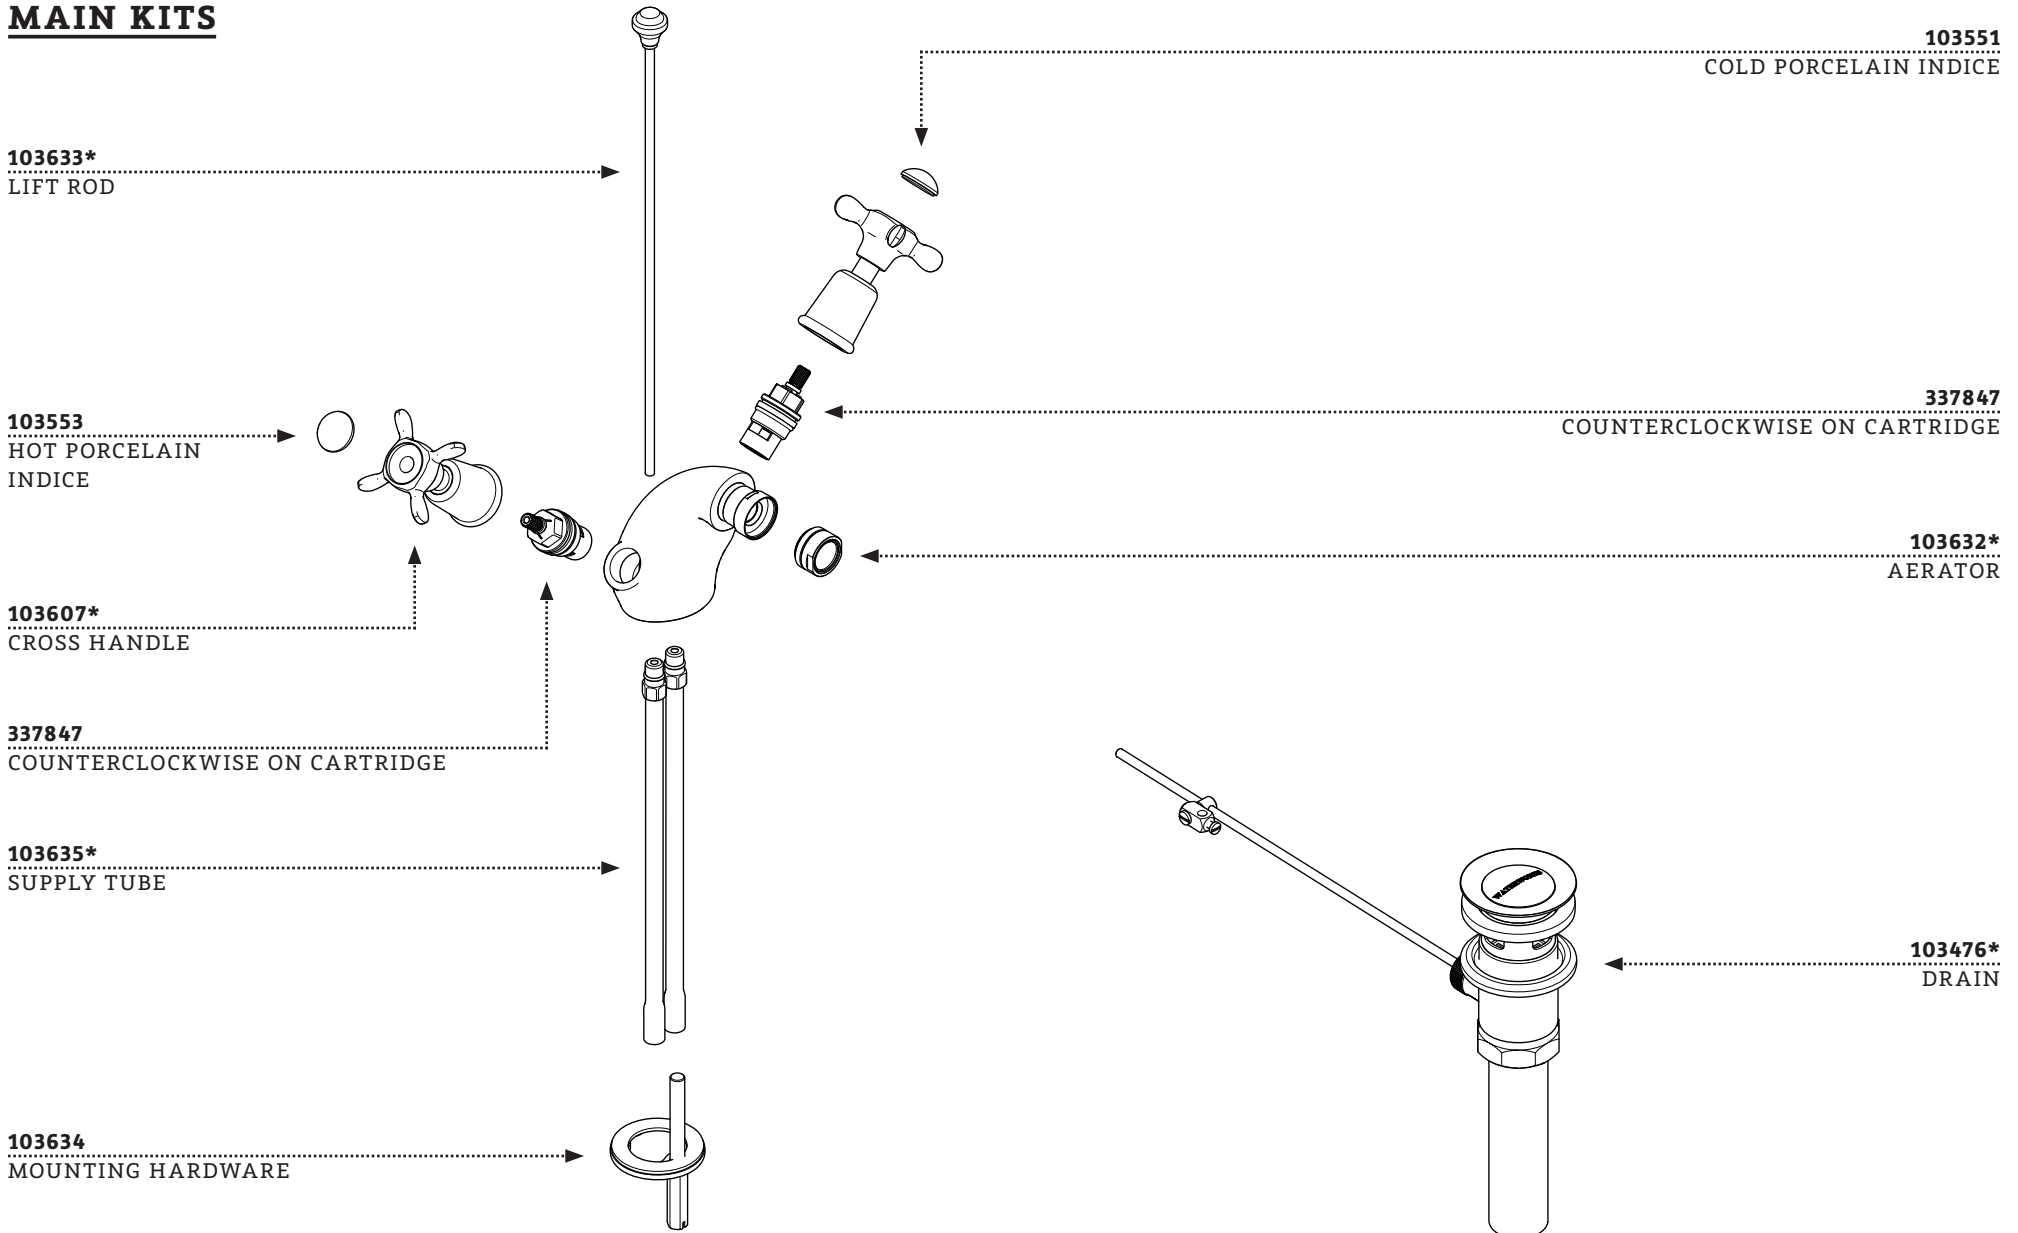

ESTB. 1978

WATERWORKS

MAIN KITS

STYLES: EABF01

*FINISH/COLOR MUST BE SPECIFIED WHEN ORDERING
++SUPPLIED AS A PAIR