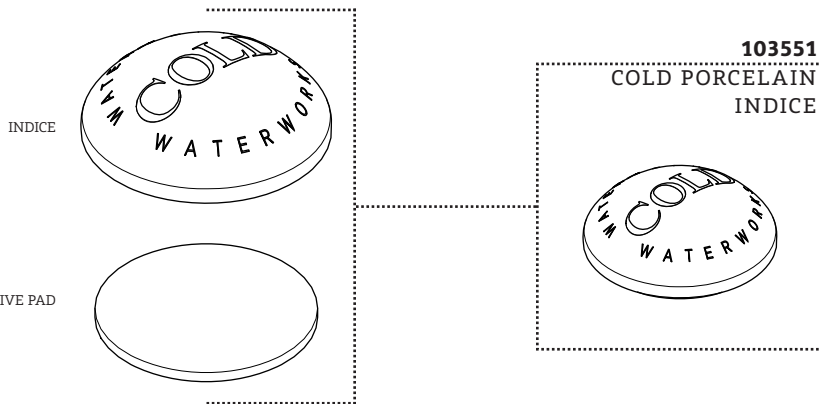

ESTB. 1978

WATERWORKS

KIT COMPONENTS

STYLES: EABF01

*FINISH/COLOR MUST BE SPECIFIED WHEN ORDERING
++SUPPLIED AS A PAIR

KIT COMPONENTS