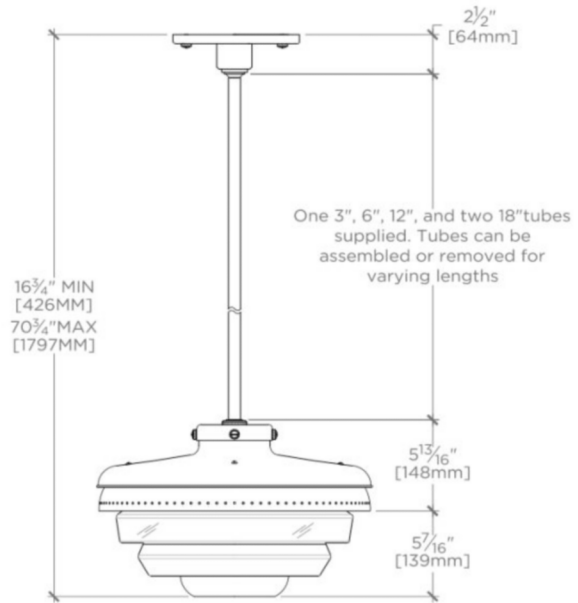

R.W. ATLAS

R.W. Atlas Ceiling Mounted Pendant with Glass Shades

RWLT01

SHOWN IN R.W. ATLAS CEILING MOUNTED PENDANT WITH GLASS SHADES | RWLT01

TECHNICAL DETAILS

Bulb Base Size: E26
Bulb Type: A21
Depth / Width: 17"
Height: 16 3/4"
Interior / Exterior Application: Interior Only
Length: 17"
Number of Bulbs: One
Shade Material: Glass
Voltage: 120
Wet / Dry: Damp or Dry

PRODUCT FEATURES

Solid brass
Hand-blown opalescent glass
Uses (1) 150W Max Type A21, E26 Base Bulb

CERTIFICATIONS

WATERWORKS

R.W. ATLAS

RWLT01

R.W. Atlas Ceiling Mounted Pendant with Glass Shades

BOTTOM VIEW SCALE: 1"=1'-0"

FRONT VIEW SCALE: 1"=1'-0"

SIDE VIEW SCALE: 1"=1'-0"