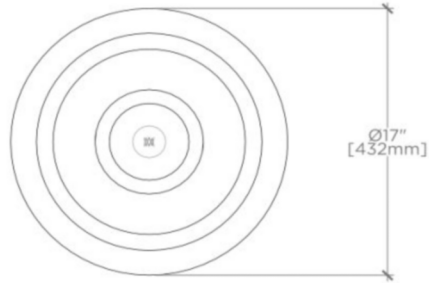

R.W. ATLAS

R.W. Atlas Ceiling Mounted Pendant with Glass Shades

RWLT01

SHOWN IN R.W. ATLAS CEILING MOUNTED PENDANT WITH GLASS SHADES | RWLT01

TECHNICAL DETAILS

Bulb Base Size: E26
Bulb Type: A21
Depth / Width: 17"
Height: 16 3/4"
Interior / Exterior Application: Interior Only
Length: 17"
Number of Bulbs: One
Shade Material: Glass
Voltage: 120
Wet / Dry: Damp or Dry

PRODUCT FEATURES

Solid brass
Hand-blown opalescent glass
Uses (1) 150W Max Type A21, E26 Base Bulb

CERTIFICATIONS

WATERWORKS

R.W. ATLAS

RWLT01

R.W. Atlas Ceiling Mounted Pendant with Glass Shades

BOTTOM VIEW SCALE: 1"=1'-0"

FRONT VIEW SCALE: 1"=1'-0"

SIDE VIEW SCALE: 1"=1'-0"