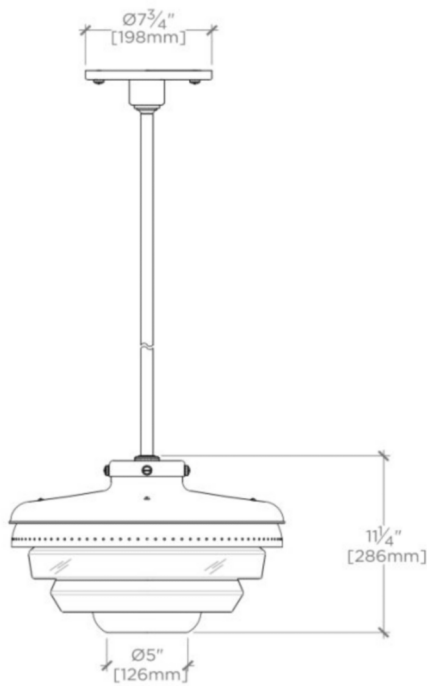

R.W. ATLAS

R.W. Atlas Ceiling Mounted Pendant with Glass Shades

RWLT01

SHOWN IN R.W. ATLAS CEILING MOUNTED PENDANT WITH GLASS SHADES | RWLT01

TECHNICAL DETAILS

Bulb Base Size: E26
Bulb Type: A21
Depth / Width: 17"
Height: 16 3/4"
Interior / Exterior Application: Interior Only
Length: 17"
Number of Bulbs: One
Shade Material: Glass
Voltage: 120
Wet / Dry: Damp or Dry

PRODUCT FEATURES

Solid brass
Hand-blown opalescent glass
Uses (1) 150W Max Type A21, E26 Base Bulb

CERTIFICATIONS

WATERWORKS

R.W. ATLAS

RWLT01

R.W. Atlas Ceiling Mounted Pendant with Glass Shades

BOTTOM VIEW SCALE: 1"=1'-0"

FRONT VIEW SCALE: 1"=1'-0"

SIDE VIEW SCALE: 1"=1'-0"