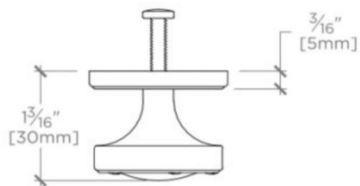

PRODUCT FEATURES

Simple elegance

Perfect for any room of the home

Solid brass

Made in the USA

Includes per fixing: 8-32 Truss Head Machine Screw-Combo-Slotted

RONDELLE

Rondelle 1 1/4" Knob

ROHW01

MOUNTING HARDWARE INCLUDED		
STYLE #	DESCRIPTION	QTY
998945	Service Parts 8-32 1" Truss Head Machine Screw, Combo, Slotted	1
998946	Service Parts 8-32 1 1/2" Truss Head Machine Screw, Combo, Slotted	1

TOP VIEW

SCALE: 6"=1'-0"

ISO VIEW

SCALE: 6"=1'-0"

FRONT VIEW

SCALE: 6"=1'-0"

SIDE VIEW

SCALE: 6"=1'-0"