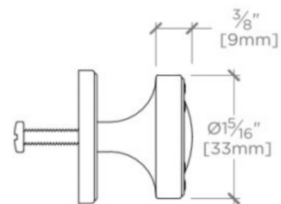

ROHW01

MOUNTING HARDWARE INCLUDED		
STYLE #	DESCRIPTION	QTY
998945	Service Parts 8-32 1" Truss Head Machine Screw, Combo, Slotted	1
998946	Service Parts 8-32 1 1/2" Truss Head Machine Screw, Combo, Slotted	1

TOP VIEW

SCALE: 6"=1'-0"

ISO VIEW

SCALE: 6"=1'-0"

FRONT VIEW

SCALE: 6"=1'-0"

SIDE VIEW

SCALE: 6"=1'-0"