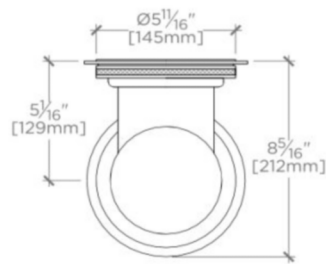

COMPASS

CM01LT

Compass Wall Mounted Single Arm Sconce with Glass Shade

SHOWN IN COMPASS WALL MOUNTED SINGLE ARM SCONCE WITH GLASS SHADE| CMLT01

TECHNICAL DETAILS

Ambient / Task: Ambient
Bulb Base Size: E27
Depth / Width: 211 mm
Height: 357 mm
Installation Type: Wall Mounted
Interior / Exterior Application: Interior Only
Junction Box Orientation: Any
Length: 170 mm
Number of Bulbs: One
Safety Warnings: Do not exceed max wattage
Shade Finish: Clear
Shade Material: Blown Glass
Suggested Application: All Applications
Voltage: 240
Wet / Dry: Damp or Dry

CODES & STANDARDS

CE, IP44

PRODUCT FEATURES

Uses (1) 60W Max Type Edison Filament, E27 Base Bulb

WATERWORKS

COMPASS

CM01LT

Compass Wall Mounted Single Arm Sconce with Glass Shade

TOP VIEW SCALE: 1/2"=1'-0"

WALL MOUNT SCALE: 1/2"=1'-0"

FRONT VIEW SCALE: 1/2"=1'-0"

SIDE VIEW SCALE: 1/2"=1'-0"