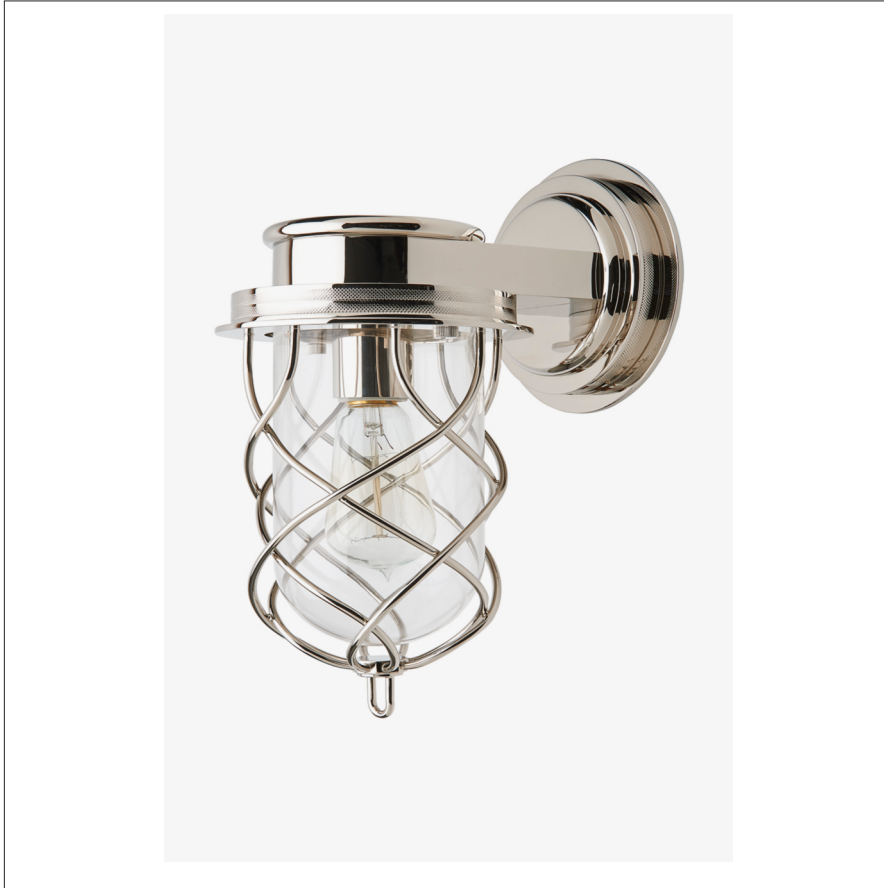

COMPASS

CM01LT

Compass Wall Mounted Single Arm Sconce with Glass Shade

SHOWN IN COMPASS WALL MOUNTED SINGLE ARM SCONCE WITH GLASS SHADE| CMLT01

TECHNICAL DETAILS

Ambient / Task: Ambient
Bulb Base Size: E27
Depth / Width: 211 mm
Height: 357 mm
Installation Type: Wall Mounted
Interior / Exterior Application: Interior Only
Junction Box Orientation: Any
Length: 170 mm
Number of Bulbs: One
Safety Warnings: Do not exceed max wattage
Shade Finish: Clear
Shade Material: Blown Glass
Suggested Application: All Applications
Voltage: 240
Wet / Dry: Damp or Dry

INSPIRATION

Sturdy, rugged and yet refined, Compass sconce and pendant fixtures feature clear glass bell shades enclosed in woven brass cages that are held by knurled rings. Rendered in solid brass and infused with wonderful details, they are inspired by vintage industrial safety lights.

CODES & STANDARDS

CE, IP44

PRODUCT FEATURES

Uses (1) 60W Max Type Edison Filament, E27 Base Bulb

WATERWORKS

COMPASS

CM01LT

Compass Wall Mounted Single Arm Sconce with Glass Shade

TOP VIEW SCALE: 1/2"=1'-0"

WALL MOUNT SCALE: 1/2"=1'-0"

FRONT VIEW SCALE: 1/2"=1'-0"

SIDE VIEW SCALE: 1/2"=1'-0"