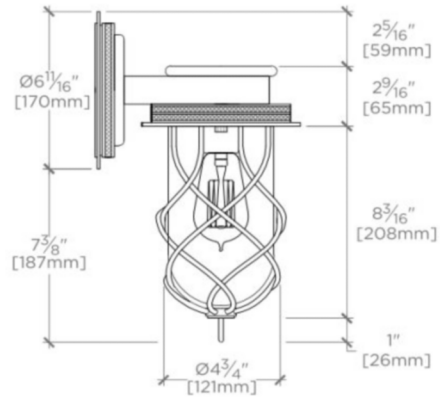

COMPASS

CM01LT

Compass Wall Mounted Single Arm Sconce with Glass Shade

SHOWN IN COMPASS WALL MOUNTED SINGLE ARM SCONCE WITH GLASS SHADE| CMLT01

TECHNICAL DETAILS

Ambient / Task: Ambient
Bulb Base Size: E27
Depth / Width: 211 mm
Height: 357 mm
Installation Type: Wall Mounted
Interior / Exterior Application: Interior Only
Junction Box Orientation: Any
Length: 170 mm
Number of Bulbs: One
Safety Warnings: Do not exceed max wattage
Shade Finish: Clear
Shade Material: Blown Glass
Suggested Application: All Applications
Voltage: 240
Wet / Dry: Damp or Dry

CODES & STANDARDS

CE, IP44

PRODUCT FEATURES

Uses (1) 60W Max Type Edison Filament, E27 Base Bulb

WATERWORKS

COMPASS

CM01LT

Compass Wall Mounted Single Arm Sconce with Glass Shade

TOP VIEW SCALE: 1/2"=1'-0"

WALL MOUNT SCALE: 1/2"=1'-0"

FRONT VIEW SCALE: 1/2"=1'-0"

SIDE VIEW SCALE: 1/2"=1'-0"