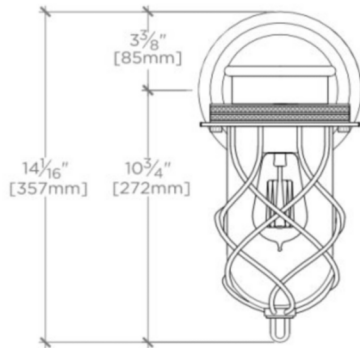

COMPASS

CM01LT

Compass Wall Mounted Single Arm Sconce with Glass Shade

SHOWN IN COMPASS WALL MOUNTED SINGLE ARM SCONCE WITH GLASS SHADE| CMLT01

TECHNICAL DETAILS

Ambient / Task: Ambient
Bulb Base Size: E27
Depth / Width: 211 mm
Height: 357 mm
Installation Type: Wall Mounted
Interior / Exterior Application: Interior Only
Junction Box Orientation: Any
Length: 170 mm
Number of Bulbs: One
Safety Warnings: Do not exceed max wattage
Shade Finish: Clear
Shade Material: Blown Glass
Suggested Application: All Applications
Voltage: 240
Wet / Dry: Damp or Dry

CODES & STANDARDS

CE, IP44

PRODUCT FEATURES

Uses (1) 60W Max Type Edison Filament, E27 Base Bulb

WATERWORKS

COMPASS

CM01LT

Compass Wall Mounted Single Arm Sconce with Glass Shade

TOP VIEW SCALE: 1/2"=1'-0"

WALL MOUNT SCALE: 1/2"=1'-0"

FRONT VIEW SCALE: 1/2"=1'-0"

SIDE VIEW SCALE: 1/2"=1'-0"