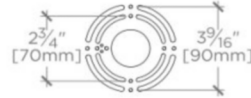

COMPASS

CM01LT

Compass Wall Mounted Single Arm Sconce with Glass Shade

SHOWN IN COMPASS WALL MOUNTED SINGLE ARM SCONCE WITH GLASS SHADE| CMLT01

TECHNICAL DETAILS

Ambient / Task: Ambient
Bulb Base Size: E27
Depth / Width: 211 mm
Height: 357 mm
Installation Type: Wall Mounted
Interior / Exterior Application: Interior Only
Junction Box Orientation: Any
Length: 170 mm
Number of Bulbs: One
Safety Warnings: Do not exceed max wattage
Shade Finish: Clear
Shade Material: Blown Glass
Suggested Application: All Applications
Voltage: 240
Wet / Dry: Damp or Dry

CODES & STANDARDS

CE, IP44

PRODUCT FEATURES

Uses (1) 60W Max Type Edison Filament, E27 Base Bulb

WATERWORKS

COMPASS

CM01LT

Compass Wall Mounted Single Arm Sconce with Glass Shade

TOP VIEW SCALE: 1/2"=1'-0"

WALL MOUNT SCALE: 1/2"=1'-0"

FRONT VIEW SCALE: 1/2"=1'-0"

SIDE VIEW SCALE: 1/2"=1'-0"