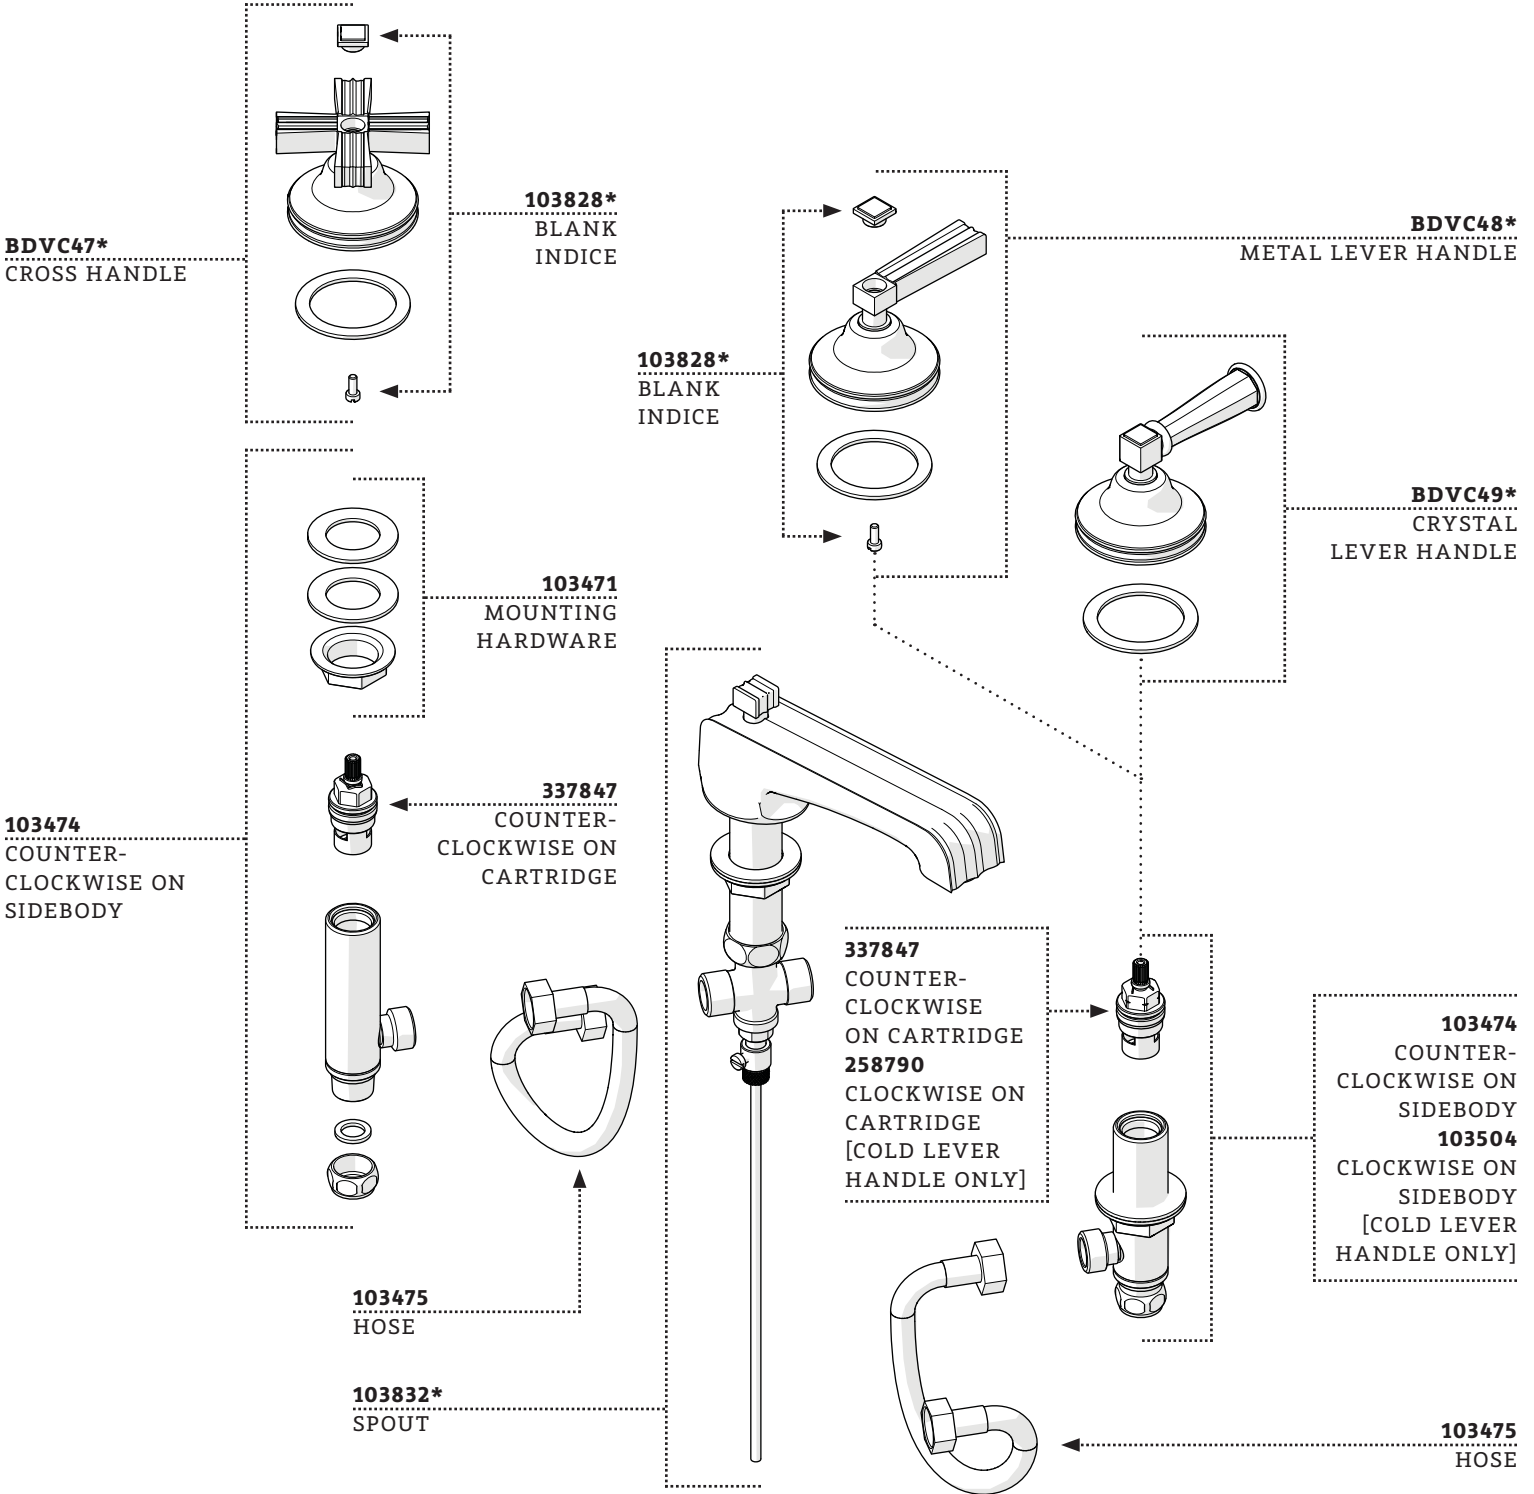

ESTB. 1978

WATERWORKS

SERVICE PARTS

STYLES:BDLS01,BDLS02,BDLS03

*FINISH/COLOR MUST BE SPECIFIED WHEN ORDERING
++SUPPLIED AS A PAIR

DOCUMENT: SPBD01_REV01

ESTB. 1978

WATERWORKS

SERVICE PARTS

STYLES:BDLS01,BDLS02,BDLS03

*FINISH/COLOR MUST BE SPECIFIED WHEN ORDERING
++SUPPLIED AS A PAIR

DOCUMENT: SPBD01_REV01