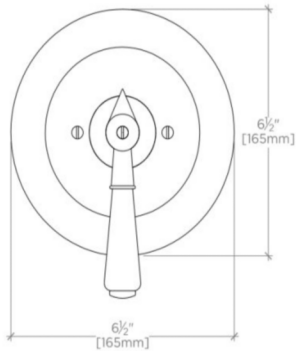

### TECHNICAL DETAILS

ADA Compliance: Yes  
Control Valve Rough-in Depth Maximum: 3"  
Control Valve Rough-in Depth Minimum: 2 1/4"  
Escutcheon Primary Material: Brass  
Depth / Width: 4 3/16"  
Height: 7 3/16"  
Integrated Diverter: N  
Length: 6 1/2"  
Number of Handles: One  
Primary Material: Brass  
Suggested Application: Bath

## UNPB96

Universal Round Pressure Balance Control Valve Trim with White Porcelain Lever Handle

TOP VIEW SCALE: 3"=1'-0"

FRONT VIEW SCALE: 3"=1'-0"

SIDE VIEW SCALE: 3"=1'-0"