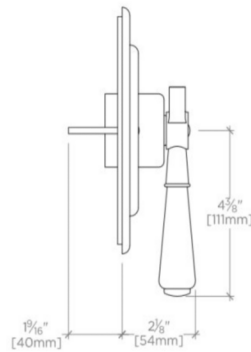

### TECHNICAL DETAILS

ADA Compliance: Yes  
Control Valve Rough-in Depth Maximum: 3"  
Control Valve Rough-in Depth Minimum: 2 1/4"  
Escutcheon Primary Material: Brass  
Depth / Width: 4 3/16"  
Height: 7 3/16"  
Integrated Diverter: N  
Length: 6 1/2"  
Number of Handles: One  
Primary Material: Brass  
Suggested Application: Bath

## UNPB96

Universal Round Pressure Balance Control Valve Trim with White Porcelain Lever Handle

TOP VIEW SCALE: 3"=1'-0"

FRONT VIEW SCALE: 3"=1'-0"

SIDE VIEW SCALE: 3"=1'-0"