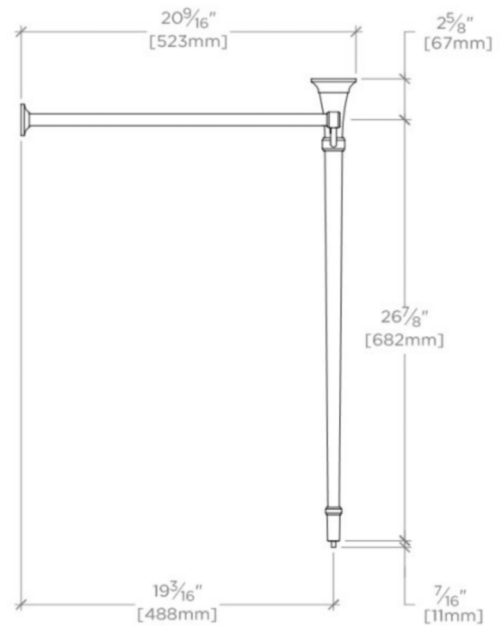

### TECHNICAL DETAILS

Adjustable Levelers / Feet: N  
Depth / Width: 20 9/16"  
Height: 29 1/2"  
Leg Material: Brass  
Length: 5 13/16"  
Number of Legs: Two  
Primary Material: Brass  
Sink Visibility: N  
Suggested Application: Bath

## ALDEN

ALWS01

Alden Metal Round Two Leg Single Washstand for Sink without Backsplash 5 13/16" x 20 9/16" x 29 1/2"

TOP VIEW

SCALE: 1"=1'-0"

FRONT VIEW

SCALE: 1"=1'-0"

SIDE VIEW

SCALE: 1"=1'-0"