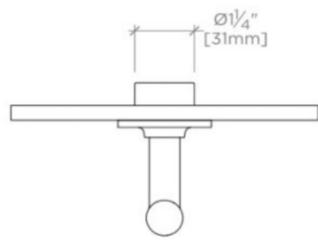

### PRODUCT FEATURES

Lever Handle

Allows bather to adjust temperature of all waterway outlets with a hot limit safety stop providing anti-scald protection

Features Guilloche Link Pattern Handle

Stocked in Nickel and Brass

Requires rough valve, sold separately: GUTH56 (1/2") or GUTH38 (3/4")

## BTH22C

Bond Union Series Round Thermostatic Control Valve Trim with  
Guilloche Link Lever Handle

TOP VIEW SCALE: 3"=1'-0"

FRONT VIEW SCALE: 3"=1'-0"

SIDE VIEW SCALE: 3"=1'-0"