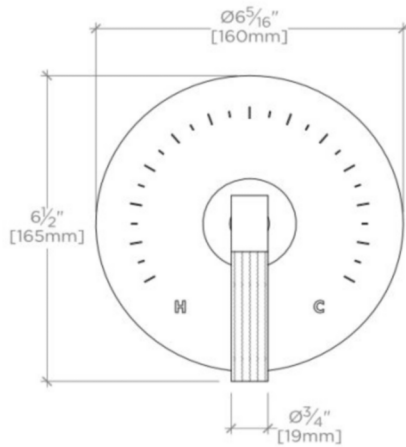

### PRODUCT FEATURES

Lever Handle

Allows bather to adjust temperature of all waterway outlets with a hot limit safety stop providing anti-scald protection

Features Guilloche Link Pattern Handle

Stocked in Nickel and Brass

Requires rough valve, sold separately: GUTH56 (1/2") or GUTH38 (3/4")

## BTH22C

Bond Union Series Round Thermostatic Control Valve Trim with  
Guilloche Link Lever Handle

TOP VIEW SCALE: 3"=1'-0"

FRONT VIEW SCALE: 3"=1'-0"

SIDE VIEW SCALE: 3"=1'-0"