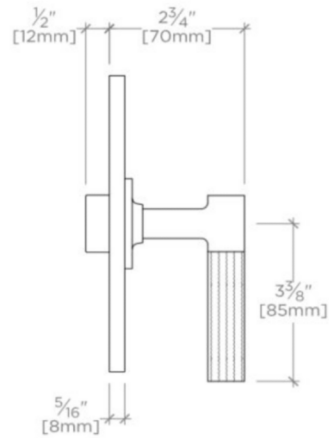

### PRODUCT FEATURES

Lever Handle

Allows bather to adjust temperature of all waterway outlets with a hot limit safety stop providing anti-scald protection

Features Guilloche Link Pattern Handle

Stocked in Nickel and Brass

## BTH22C

Bond Union Series Round Thermostatic Control Valve Trim with  
Guilloche Link Lever Handle

TOP VIEW SCALE: 3"=1'-0"

FRONT VIEW SCALE: 3"=1'-0"

SIDE VIEW SCALE: 3"=1'-0"