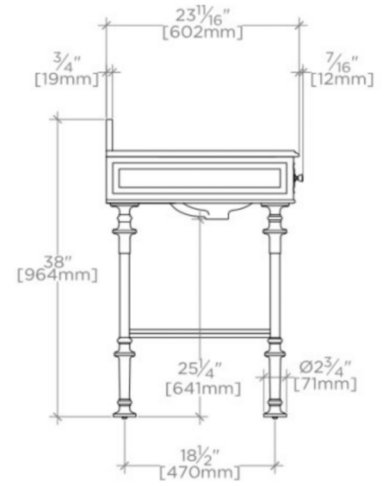

## FIELDING

FDWS02

Fielding Metal and Wood Four Leg Double Washstand 64 1/2" X 22 7/16" X 32 13/16"

TOP VIEW

SCALE: 1/2"=1'-0"

SIDE VIEW

SCALE: 1/2"=1'-0"

END VIEW

SCALE: 1/2"=1'-0"