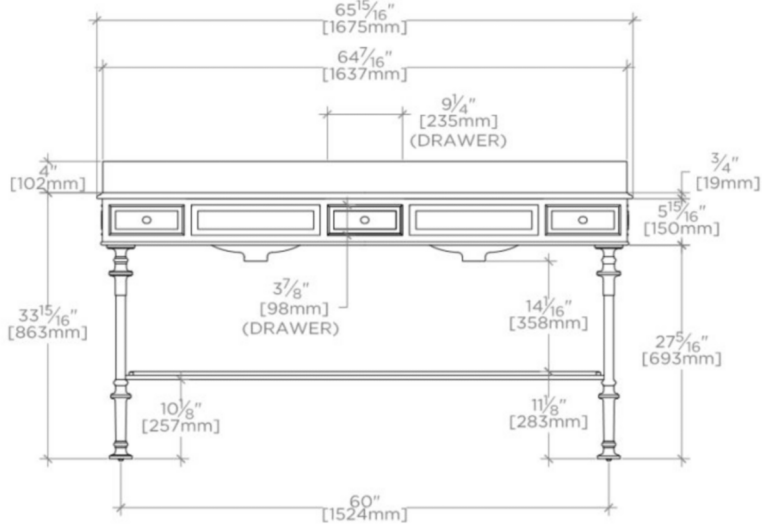

## FIELDING

FDWS02

Fielding Metal and Wood Four Leg Double Washstand 64 1/2" X 22 7/16" X 32 13/16"

TOP VIEW

SCALE: 1/2"=1'-0"

SIDE VIEW

SCALE: 1/2"=1'-0"

END VIEW

SCALE: 1/2"=1'-0"