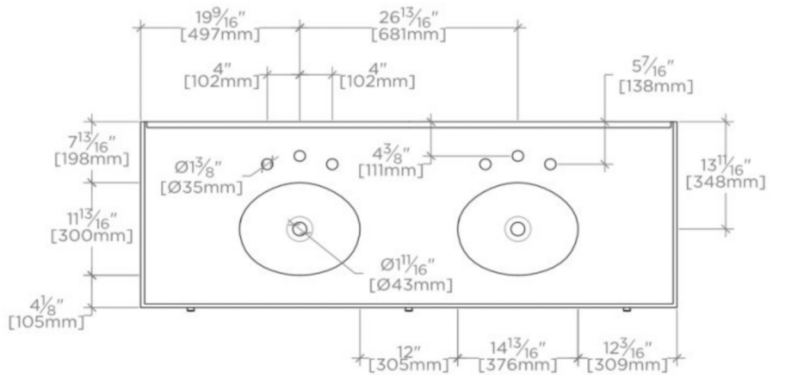

## FIELDING

FDWS02

Fielding Metal and Wood Four Leg Double Washstand 64 1/2" X 22 7/16" X 32 13/16"

TOP VIEW

SCALE: 1/2"=1'-0"

SIDE VIEW

SCALE: 1/2"=1'-0"

END VIEW

SCALE: 1/2"=1'-0"