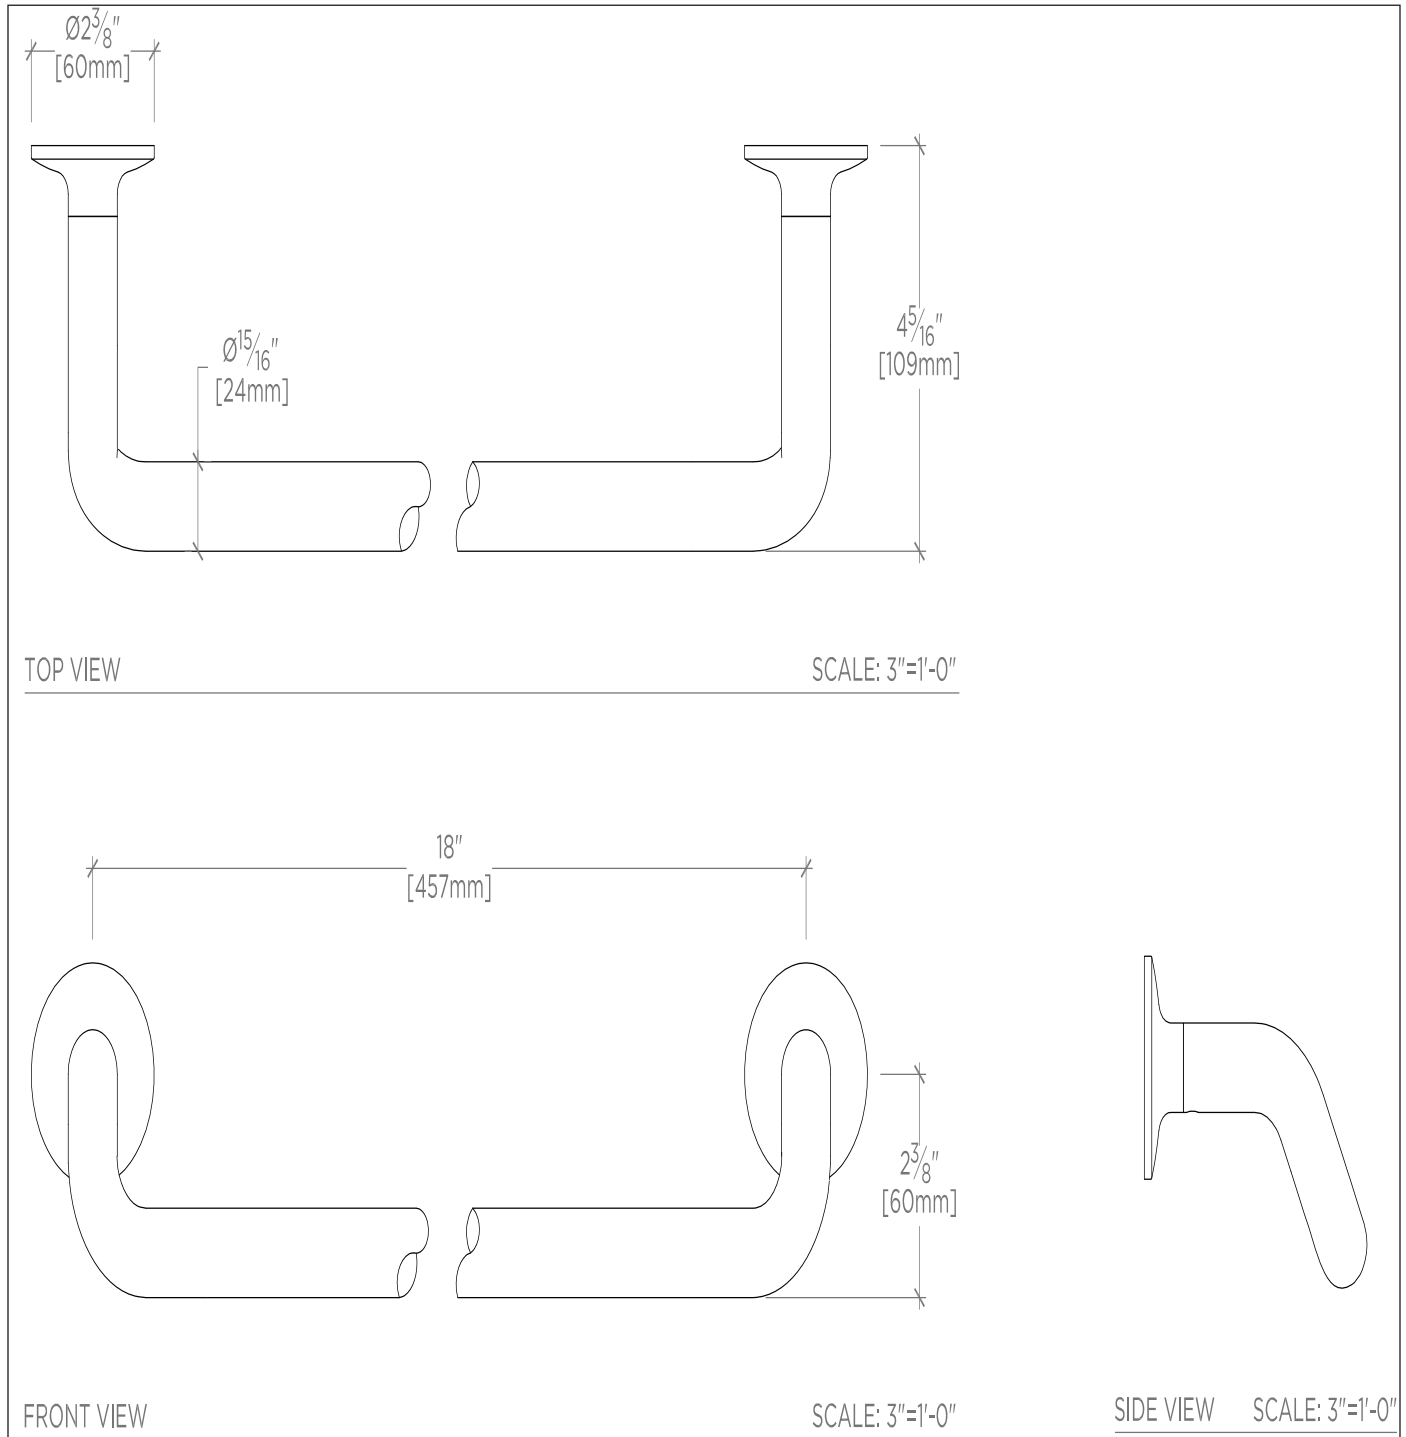

# .25

Metal Single Towel Bar with Escutcheon 18"  
in Chrome

**STYLE No.** 724546  
**REFERENCE No.** PTTB19C  
**ITEM No.** 22-97953-33722

## SPECIFICATIONS PAGE 2 OF 3

*All dimensions are based on original specifications and are subject to change and variation. Please consult your Design Associate for current specifications.*