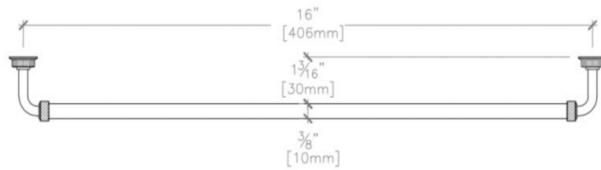

PRODUCT FEATURES

Not for use in wall installation. For use in cabinet, panel or drawer installation only.

WATERWORKS

R.W. ATLAS

RWHW22

R.W Atlas 16" Dish Towel Bar

MOUNTING HARDWARE INCLUDED		
STYLE #	DESCRIPTION	QTY
998813	Service Parts 10/24 Pan Head Slot 1" Machine Screw	2
998814	Service Parts 10/24 Pan Head Slot 1 1/2" Machine Screw	2

TOP VIEW

SCALE: 3"=1'-0"

FRONT VIEW

SCALE: 3"=1'-0"

SIDE VIEW

SCALE: 3"=1'-0"