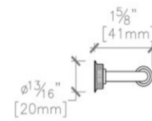

PRODUCT FEATURES

Not for use in wall installation. For use in cabinet, panel or drawer installation only.

WATERWORKS

R.W. ATLAS

RWHW22

R.W Atlas 16" Dish Towel Bar

MOUNTING HARDWARE INCLUDED		
STYLE #	DESCRIPTION	QTY
998813	Service Parts 10/24 Pan Head Slot 1" Machine Screw	2
998814	Service Parts 10/24 Pan Head Slot 1 1/2" Machine Screw	2

TOP VIEW

SCALE: 3"=1'-0"

FRONT VIEW

SCALE: 3"=1'-0"

SIDE VIEW

SCALE: 3"=1'-0"