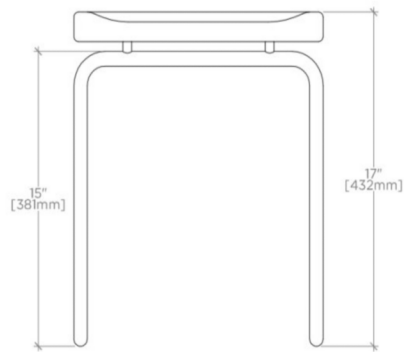

FORMWORK

FMST02

Formwork Stainless Steel/Oak Stool 14" x 14" x 17"

SHOWN IN FORMWORK STAINLESS STEEL/OAK STOOL 14" X 14" X 17"| FMST02

TECHNICAL DETAILS

Depth / Width: 14"
Height: 17"
Length: 14"
Suggested Application: All Applications

INSPIRATION

Sculptural forms that defy the ordinary. Unexpected geometry and the transition of the planes create a subtle but warm expression.

PRODUCT FEATURES

14" x 14" x 17"

Solid stainless steel tubing

Seat is made from White Oak

WATERWORKS

FORMWORK

FMST02

Formwork Stainless Steel/Oak Stool 14" x 14" x 17"

TOP VIEW

SCALE: 1/2"=1'-0"

SCALE: 1/2"=1'-0"

FRONT VIEW

SCALE: 1/2"=1'-0"

SIDE VIEW

SCALE: 1/2"=1'-0"