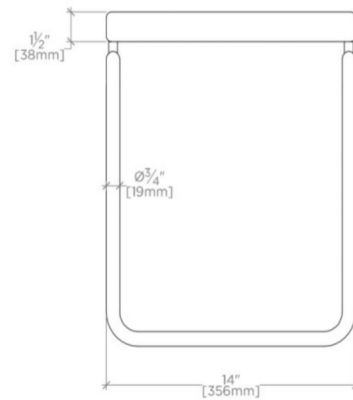

FORMWORK

FMST02

Formwork Stainless Steel/Oak Stool 14" x 14" x 17"

SHOWN IN FORMWORK STAINLESS STEEL/OAK STOOL 14" X 14" X 17"| FMST02

TECHNICAL DETAILS

Depth / Width: 14"
Height: 17"
Length: 14"
Suggested Application: All Applications

INSPIRATION

Sculptural forms that defy the ordinary. Unexpected geometry and the transition of the planes create a subtle but warm expression.

PRODUCT FEATURES

14" x 14" x 17"

Solid stainless steel tubing

Seat is made from White Oak

WATERWORKS

FORMWORK

FMST02

Formwork Stainless Steel/Oak Stool 14" x 14" x 17"

TOP VIEW

SCALE: 1/2"=1'-0"

SCALE: 1/2"=1'-0"

FRONT VIEW

SCALE: 1/2"=1'-0"

SIDE VIEW

SCALE: 1/2"=1'-0"