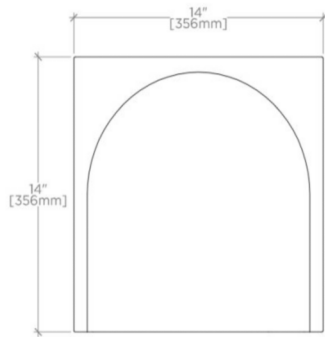

FORMWORK

FMST02

Formwork Stainless Steel/Oak Stool 14" x 14" x 17"

SHOWN IN FORMWORK STAINLESS STEEL/OAK STOOL 14" X 14" X 17"| FMST02

TECHNICAL DETAILS

Depth / Width: 14"
Height: 17"
Length: 14"
Suggested Application: All Applications

INSPIRATION

Sculptural forms that defy the ordinary. Unexpected geometry and the transition of the planes create a subtle but warm expression.

PRODUCT FEATURES

14" x 14" x 17"

Solid stainless steel tubing

Seat is made from White Oak

WATERWORKS

FORMWORK

FMST02

Formwork Stainless Steel/Oak Stool 14" x 14" x 17"

TOP VIEW

SCALE: 1/2"=1'-0"

SCALE: 1/2"=1'-0"

FRONT VIEW

SCALE: 1/2"=1'-0"

SIDE VIEW

SCALE: 1/2"=1'-0"