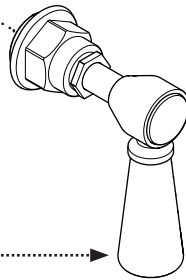

To obtain your complete warranty or inquire about warranty service, please visit us at www.waterworks.com or contact our Product Support Team.

MAIN KITS

103585*
VALVE ESCUTCHEON KIT

103604*
CROSS HANDLE KIT WITH
BLANK INDICE

103605*
LEVER HANDLE KIT WITH
BLANK INDICE

*FINISH/COLOR MUST BE SPECIFIED WHEN ORDERING
++SUPPLIED AS A PAIR

KIT COMPONENTS

SERVICE PARTS INDEX

<u>STYLE</u>	<u>DESCRIPTION</u>	<u>PG</u>
103604*	CROSS HANDLE KIT WITH BLANK INDICE	2
103605*	LEVER HANDLE KIT WITH BLANK INDICE	2
103585*	VALVE ESCUTCHEON KIT	3