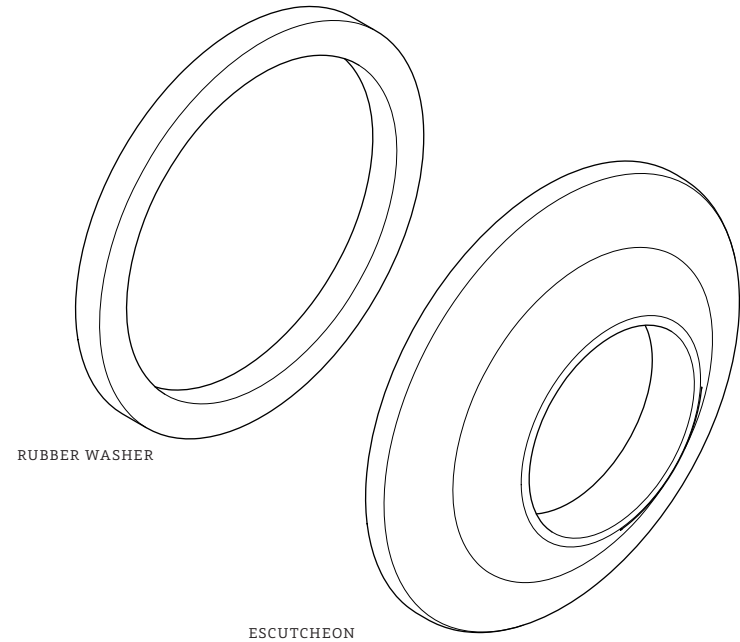

To obtain your complete warranty or inquire about warranty service, please visit us at www.waterworks.com or contact our Product Support Team.

MAIN KITS

103585*
VALVE ESCUTCHEON KIT

103604*
CROSS HANDLE KIT WITH
BLANK INDICE

103605*
LEVER HANDLE KIT WITH
BLANK INDICE

*FINISH/COLOR MUST BE SPECIFIED WHEN ORDERING
++SUPPLIED AS A PAIR

KIT COMPONENTS

SERVICE PARTS INDEX

<u>STYLE</u>	<u>DESCRIPTION</u>	<u>PG</u>
103604*	CROSS HANDLE KIT WITH BLANK INDICE	2
103605*	LEVER HANDLE KIT WITH BLANK INDICE	2
103585*	VALVE ESCUTCHEON KIT	3