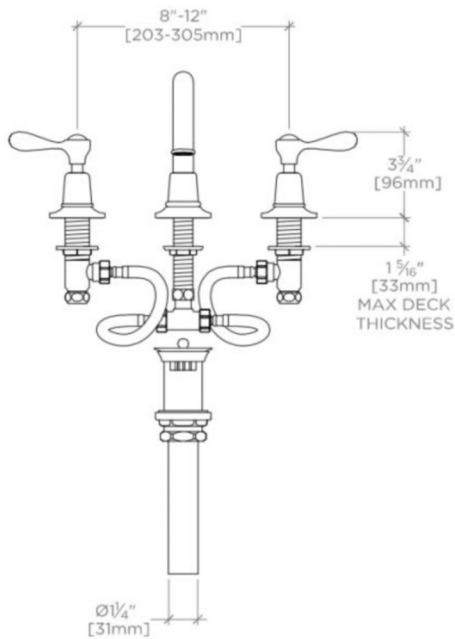

### TECHNICAL DETAILS

Adjustable versus Fixed Spray: Fixed Spray  
 Deck Thickness Maximum: 32 mm  
 Deck Thickness Minimum: 0 mm  
 Drain Assembly Materials: Brass  
 Drain Depth Maximum: 70 mm  
 Drain Hole Diameter: 44 mm  
 Drain Style: Lift and Turn  
 Escutcheon Primary Material: Brass  
 Fittings Hole Diameter: 35 mm  
 Flow Restriction Options: 1.0 , 1.2 , 1.5 , 1.75, 2.2  
 Handle Spread Maximum: 305 mm  
 Handle Spread Minimum: 203 mm  
 Handle Turn Angle: Quarter Turn  
 Index Color / Finish and Material: White Porcelain  
 Depth / Width: 216 mm  
 Drain Depth Minimum: 25 mm  
 Height: 165 mm  
 Index Marking: Hot/Cold  
 Inlet Connection Size: 1/2"  
 Inlet Connection Type: Male with supply nut  
 Inlet Supply Spread Maximum: 305 mm  
 Inlet Supply Spread Minimum: 203 mm  
 Installation Type: Deck Mounted  
 Length: 381 mm  
 Number of Handles: Two  
 Number of Holes: Three Hole  
 Primary Material: Brass  
 Spout Swivel: N  
 Suggested Application: Bath  
 Valve Material: Ceramic  
 Water Pressure Maximum: 6.0 bar  
 Water Pressure Minimum: 1.5 bar  
 Water Pressure Recommended: 3.0 bar

## EASTON

## EALS32

Easton Classic Gooseneck Three Hole Deck Mounted Lavatory  
Faucet with Metal Lever Handles

TOP VIEW

SCALE: 1½"=1'-0"

FRONT VIEW

SCALE: 1½"=1'-0"

SIDE VIEW

SCALE: 1½"=1'-0"