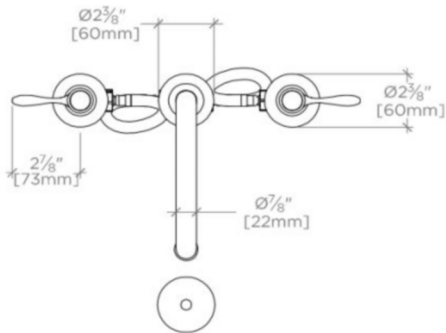

### TECHNICAL DETAILS

Adjustable versus Fixed Spray: Fixed Spray  
 Deck Thickness Maximum: 32 mm  
 Deck Thickness Minimum: 0 mm  
 Drain Assembly Materials: Brass  
 Drain Depth Maximum: 70 mm  
 Drain Hole Diameter: 44 mm  
 Drain Style: Lift and Turn  
 Escutcheon Primary Material: Brass  
 Fittings Hole Diameter: 35 mm  
 Flow Restriction Options: 1.0 , 1.2 , 1.5 , 1.75, 2.2  
 Handle Spread Maximum: 305 mm  
 Handle Spread Minimum: 203 mm  
 Handle Turn Angle: Quarter Turn  
 Index Color / Finish and Material: White Porcelain  
 Depth / Width: 216 mm  
 Drain Depth Minimum: 25 mm  
 Height: 165 mm  
 Index Marking: Hot/Cold  
 Inlet Connection Size: 1/2"  
 Inlet Connection Type: Male with supply nut  
 Inlet Supply Spread Maximum: 305 mm  
 Inlet Supply Spread Minimum: 203 mm  
 Installation Type: Deck Mounted  
 Length: 381 mm  
 Number of Handles: Two  
 Number of Holes: Three Hole  
 Primary Material: Brass  
 Spout Swivel: N  
 Suggested Application: Bath  
 Valve Material: Ceramic  
 Water Pressure Maximum: 6.0 bar  
 Water Pressure Minimum: 1.5 bar  
 Water Pressure Recommended: 3.0 bar

Easton has a clean-lined utilitarian profile, with a slightly elongated spout.

Standard flow rate is 2.2gpm (8.3 L/min) and State of California requires 1.2gpm(4.5 L/min). Also available in other flow options. Contact a sales associate for details.

### PRODUCT (NOTES)

Sold with European style drain; USA style drain sold separately for use with non-Waterworks sinks.

## EALS32

Easton Classic Gooseneck Three Hole Deck Mounted Lavatory  
Faucet with Metal Lever Handles

TOP VIEW

SCALE: 1½"=1'-0"

FRONT VIEW

SCALE: 1½"=1'-0"

SIDE VIEW

SCALE: 1½"=1'-0"