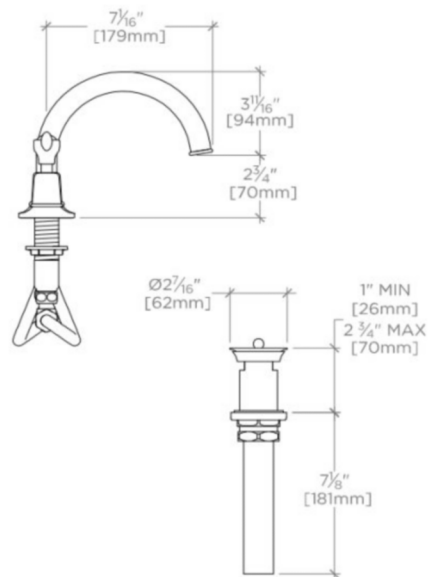

### TECHNICAL DETAILS

Adjustable versus Fixed Spray: Fixed Spray  
 Deck Thickness Maximum: 32 mm  
 Deck Thickness Minimum: 0 mm  
 Drain Assembly Materials: Brass  
 Drain Depth Maximum: 70 mm  
 Drain Hole Diameter: 44 mm  
 Drain Style: Lift and Turn  
 Escutcheon Primary Material: Brass  
 Fittings Hole Diameter: 35 mm  
 Flow Restriction Options: 1.0 , 1.2 , 1.5 , 1.75, 2.2  
 Handle Spread Maximum: 305 mm  
 Handle Spread Minimum: 203 mm  
 Handle Turn Angle: Quarter Turn  
 Index Color / Finish and Material: White Porcelain  
 Depth / Width: 216 mm  
 Drain Depth Minimum: 25 mm  
 Height: 165 mm  
 Index Marking: Hot/Cold  
 Inlet Connection Size: 1/2"  
 Inlet Connection Type: Male with supply nut  
 Inlet Supply Spread Maximum: 305 mm  
 Inlet Supply Spread Minimum: 203 mm  
 Installation Type: Deck Mounted  
 Length: 381 mm  
 Number of Handles: Two  
 Number of Holes: Three Hole  
 Primary Material: Brass  
 Spout Swivel: N  
 Suggested Application: Bath  
 Valve Material: Ceramic  
 Water Pressure Maximum: 6.0 bar  
 Water Pressure Minimum: 1.5 bar  
 Water Pressure Recommended: 3.0 bar

## EALS32

Easton Classic Gooseneck Three Hole Deck Mounted Lavatory  
Faucet with Metal Lever Handles

TOP VIEW

SCALE: 1½"=1'-0"

FRONT VIEW

SCALE: 1½"=1'-0"

SIDE VIEW

SCALE: 1½"=1'-0"