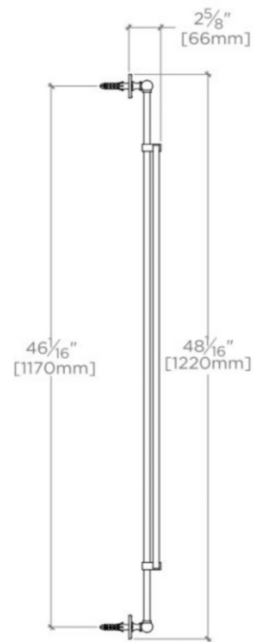

CRYSTAL

CRMR50

Crystal Wall Mounted Rectangular Mirror on Bar 19 1/2" x 2 1/2" x 48"

SHOWN IN CRYSTAL WALL MOUNTED RECTANGULAR MIRROR ON BAR 19 1/2" X 2 1/2" X 48" | CRMR50

TECHNICAL DETAILS

Depth / Width: 64 mm
Height: 1219 mm
Length: 495 mm
Primary Material: Brass
Suggested Application: Bath

PRODUCT FEATURES

19 1/2" x 48" x 2 1/2"

Designed by and exclusive to Waterworks

Made from Brass

Available in Chrome, Nickel, and Unlacquered Brass

Rod mounted rectangular mirror

WATERWORKS

CRYSTAL

CRMR50

Crystal Wall Mounted Rectangular Mirror on Bar 19 1/2" x 2 1/2" x 48"

TOP VIEW

SCALE: 3/4"=1'-0"

ISO VIEW

SCALE: 3/4"=1'-0"

FRONT VIEW

SCALE: 3/4"=1'-0"

SIDE VIEW

SCALE: 3/4"=1'-0"