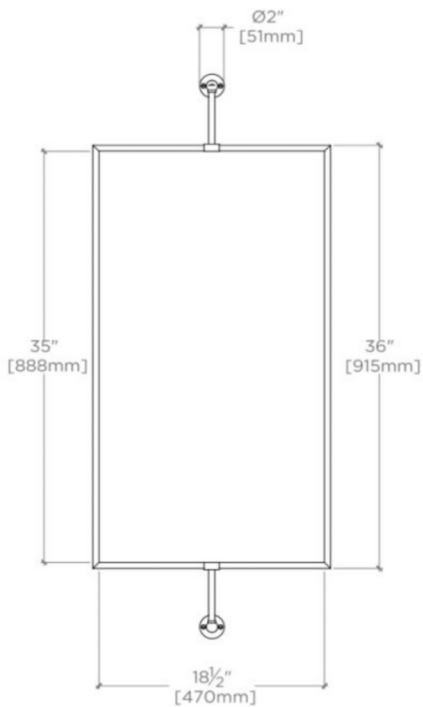

CRYSTAL

CRMR50

Crystal Wall Mounted Rectangular Mirror on Bar 19 1/2" x 2 1/2" x 48"

SHOWN IN CRYSTAL WALL MOUNTED RECTANGULAR MIRROR ON BAR 19 1/2" X 2 1/2" X 48" | CRMR50

TECHNICAL DETAILS

Depth / Width: 64 mm
Height: 1219 mm
Length: 495 mm
Primary Material: Brass
Suggested Application: Bath

PRODUCT FEATURES

19 1/2" x 48" x 2 1/2"

Designed by and exclusive to Waterworks

Made from Brass

Available in Chrome, Nickel, and Unlacquered Brass

Rod mounted rectangular mirror

WATERWORKS

CRYSTAL

CRMR50

Crystal Wall Mounted Rectangular Mirror on Bar 19 1/2" x 2 1/2" x 48"

TOP VIEW

SCALE: 3/4"=1'-0"

ISO VIEW

SCALE: 3/4"=1'-0"

FRONT VIEW

SCALE: 3/4"=1'-0"

SIDE VIEW

SCALE: 3/4"=1'-0"