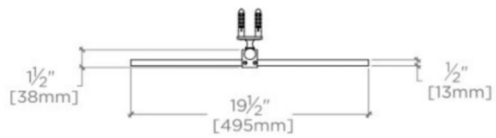

CRYSTAL

CRMR50

Crystal Wall Mounted Rectangular Mirror on Bar 19 1/2" x 2 1/2" x 48"

SHOWN IN CRYSTAL WALL MOUNTED RECTANGULAR MIRROR ON BAR 19 1/2" X 2 1/2" X 48" | CRMR50

TECHNICAL DETAILS

Depth / Width: 64 mm
Height: 1219 mm
Length: 495 mm
Primary Material: Brass
Suggested Application: Bath

PRODUCT FEATURES

19 1/2" x 48" x 2 1/2"

Designed by and exclusive to Waterworks

Made from Brass

Available in Chrome, Nickel, and Unlacquered Brass

Rod mounted rectangular mirror

WATERWORKS

CRYSTAL

CRMR50

Crystal Wall Mounted Rectangular Mirror on Bar 19 1/2" x 2 1/2" x 48"

TOP VIEW

SCALE: 3/4"=1'-0"

ISO VIEW

SCALE: 3/4"=1'-0"

FRONT VIEW

SCALE: 3/4"=1'-0"

SIDE VIEW

SCALE: 3/4"=1'-0"