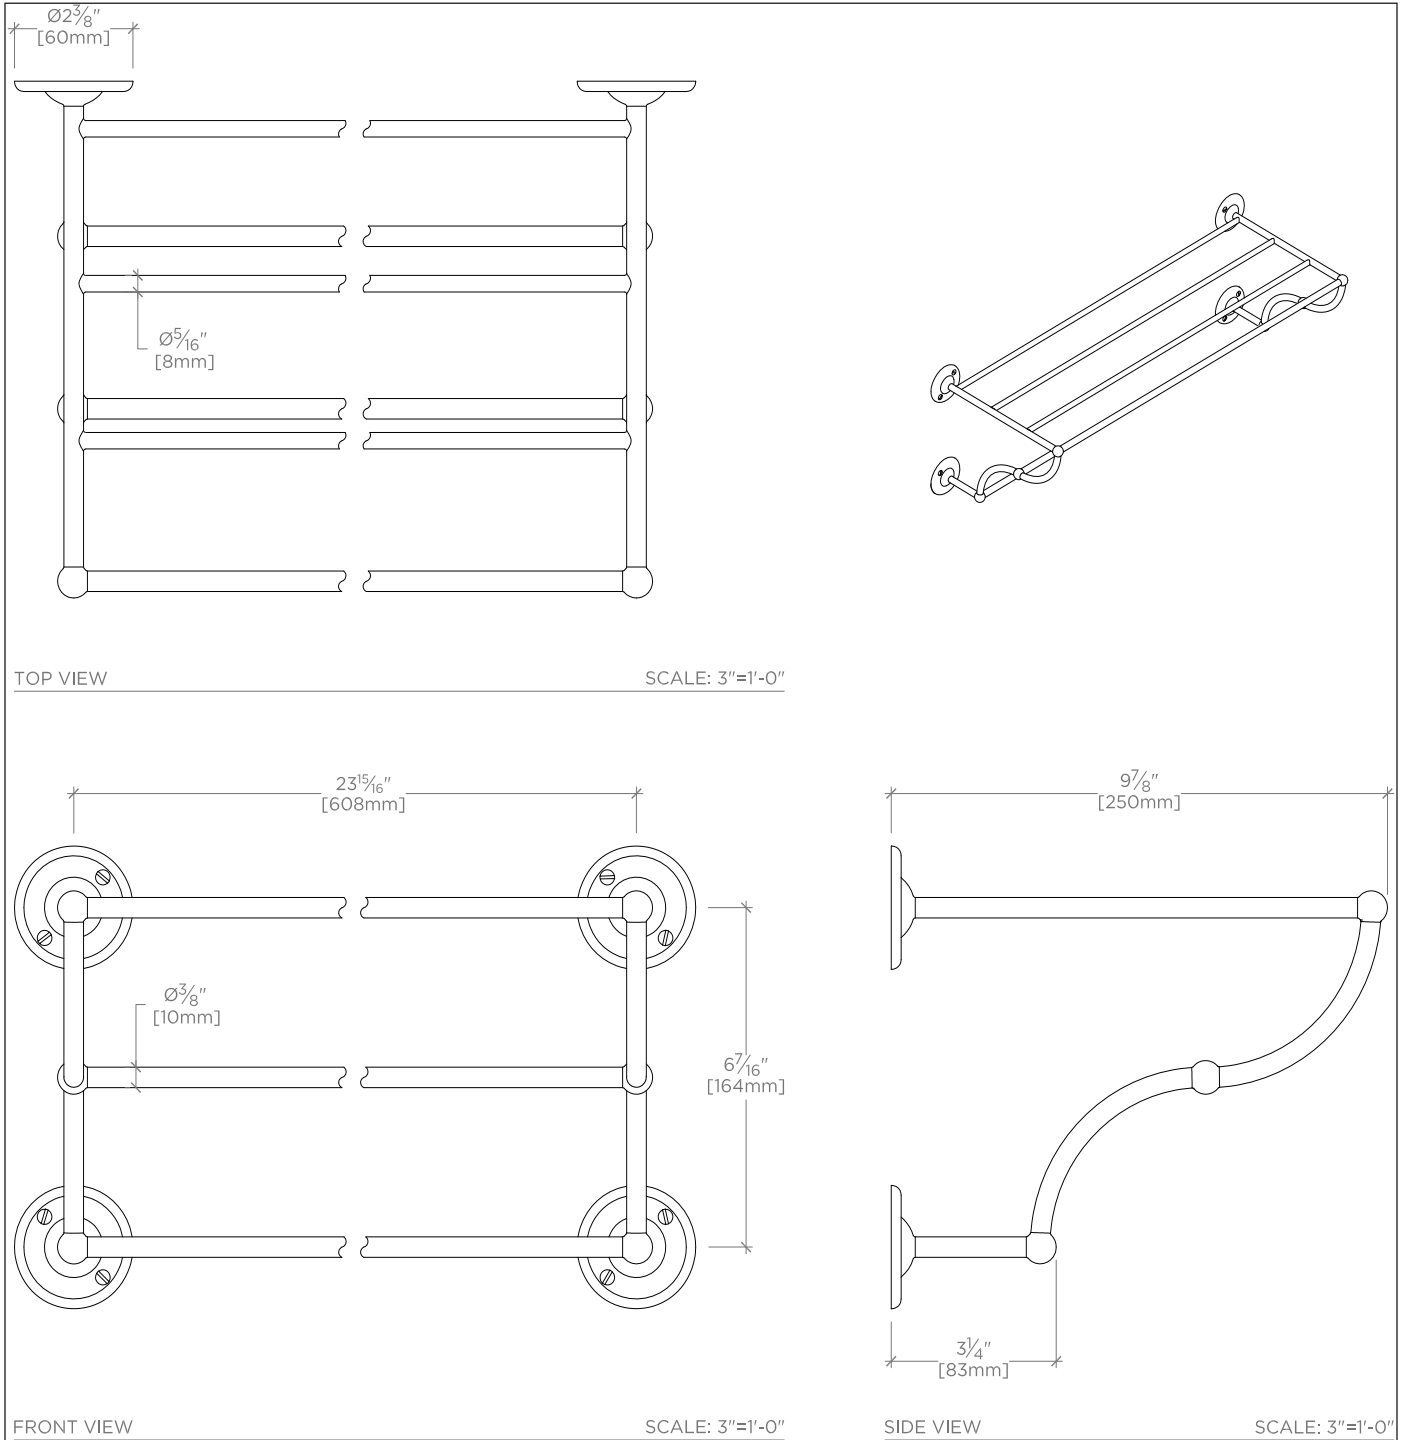

WATERWORKS

PRODUCT SUPPORT
800.927.2120
WATERWORKS.COM

HIGHGATE

Wall Mounted Hotel Rack Special Order

STYLE No. HGHR77
REFERENCE No. Reference-Number
ITEM No. 22-65432-94490

SPECIFICATIONS
PAGE 2 OF 3

All dimensions are based on original specifications and are subject to change and variation. Please consult your Design Associate for current specifications.