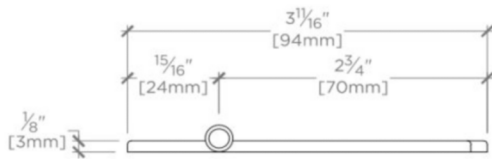

BOOTHBAY

Boothbay 3 1/2" Hinge

BBHW01

SHOWN IN BOOTHBAY 3 1/2" HINGE| BBHW01

TECHNICAL DETAILS

Hinge Primary Material: Brass
Height: 1"
Length: 3 7/16"
Primary Material: Brass

INSPIRATION

The Boothbay strap hinge is a refined reinterpretation of early 20th Century ice box hinges. The concealed attachments give it a modern feel.

TOP VIEW

SCALE: 6"=1'-0"

FRONT VIEW

SCALE: 6"=1'-0"

SIDE VIEW

SCALE: 6"=1'-0"