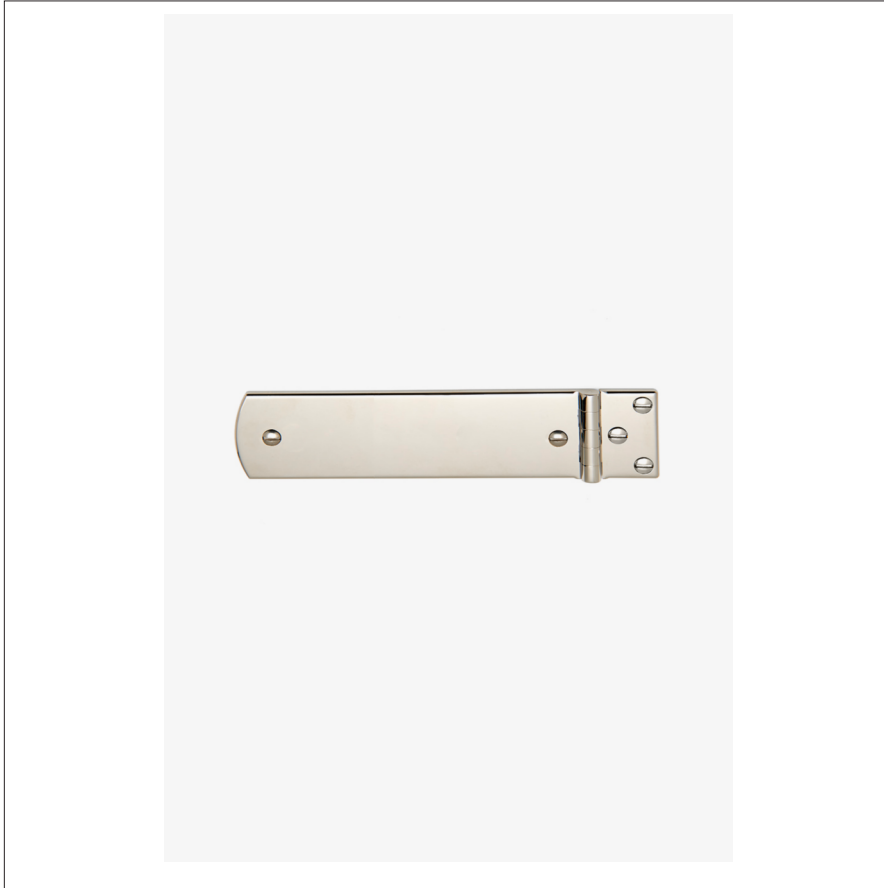

BOOTHBAY

Boothbay 3 1/2" Hinge

BBHW01

SHOWN IN BOOTHBAY 3 1/2" HINGE| BBHW01

TECHNICAL DETAILS

Hinge Primary Material: Brass
Height: 1"
Length: 3 7/16"
Primary Material: Brass

INSPIRATION

The Boothbay strap hinge is a refined reinterpretation of early 20th Century ice box hinges. The concealed attachments give it a modern feel.

PRODUCT FEATURES

Solid Brass
Machined
Hand-polished
Includes front fixing screws, finished to match

PRODUCT (NOTES)

Replacement Screws available

WATERWORKS

BOOTHBAY

BBHW01

Boothbay 3 1/2" Hinge

| MOUNTING HARDWARE INCLUDED | | |
|----------------------------|-----------------------------------|-----|
| STYLE # | DESCRIPTION | QTY |
| 998960 | #6 x 5/8" Brass Oval Head Slotted | 5 |
| 998961 | #6 x 5/8" SS Oval Head Slotted | 5 |