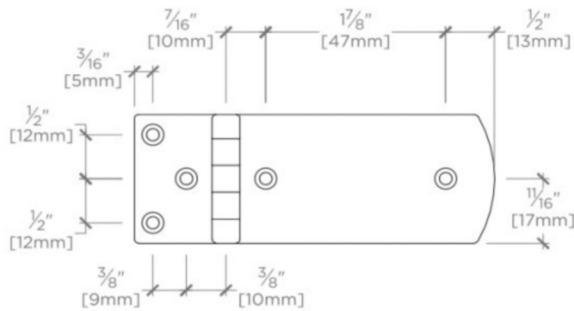

BOOTHBAY

Boothbay 3 1/2" Hinge

BBHW01

SHOWN IN BOOTHBAY 3 1/2" HINGE| BBHW01

TECHNICAL DETAILS

Hinge Primary Material: Brass
Height: 1"
Length: 3 7/16"
Primary Material: Brass

INSPIRATION

The Boothbay strap hinge is a refined reinterpretation of early 20th Century ice box hinges. The concealed attachments give it a modern feel.

| MOUNTING HARDWARE INCLUDED | | |
|----------------------------|-----------------------------------|-----|
| STYLE # | DESCRIPTION | QTY |
| 998960 | #6 x 5/8" Brass Oval Head Slotted | 5 |
| 998961 | #6 x 5/8" SS Oval Head Slotted | 5 |

TOP VIEW

SCALE: 6"=1'-0"

FRONT VIEW

SCALE: 6"=1'-0"

SIDE VIEW

SCALE: 6"=1'-0"