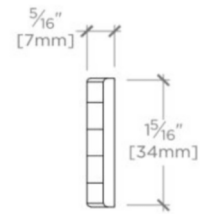

BOOTHBAY

Boothbay 3 1/2" Hinge

BBHW01

SHOWN IN BOOTHBAY 3 1/2" HINGE| BBHW01

TECHNICAL DETAILS

Hinge Primary Material: Brass
Height: 1"
Length: 3 7/16"
Primary Material: Brass

INSPIRATION

The Boothbay strap hinge is a refined reinterpretation of early 20th Century ice box hinges. The concealed attachments give it a modern feel.

| MOUNTING HARDWARE INCLUDED | | |
|----------------------------|-----------------------------------|-----|
| STYLE # | DESCRIPTION | QTY |
| 998960 | #6 x 5/8" Brass Oval Head Slotted | 5 |
| 998961 | #6 x 5/8" SS Oval Head Slotted | 5 |

TOP VIEW

SCALE: 6"=1'-0"

FRONT VIEW

SCALE: 6"=1'-0"

SIDE VIEW

SCALE: 6"=1'-0"