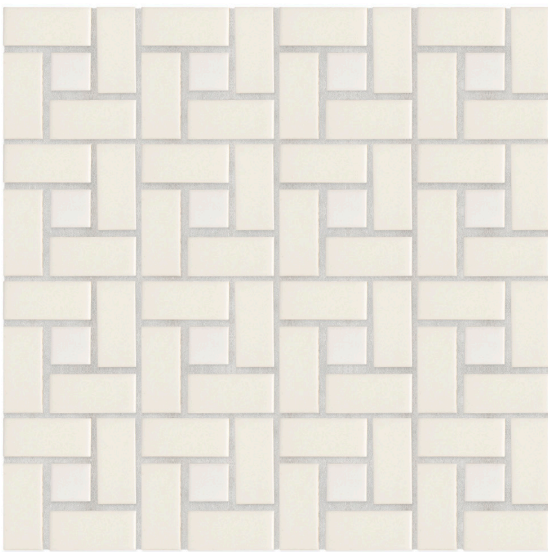

WATERWORKS STUDIO

SURFACES ROUND-UP

COTTAGE

MOSAICS

ARC D'MIDI MOSAIC IN KIDSKIN AND CHALK