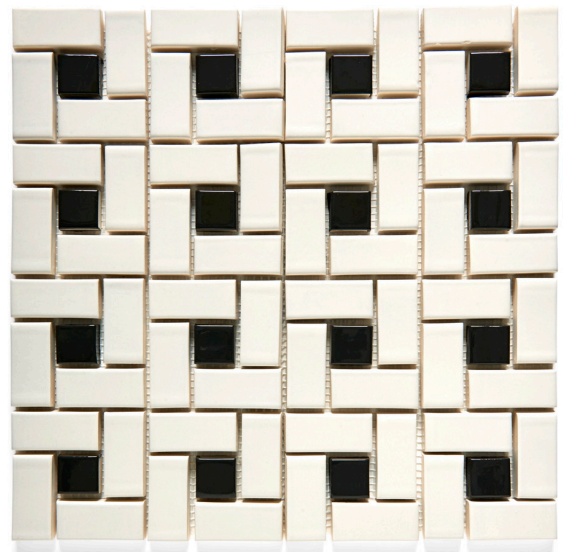

# WATERWORKS STUDIO

SURFACES ROUND-UP

## COTTAGE

MOSAICS

ARC D'MIDI MOSAIC IN KIDSKIN AND CHALK

ARC D'MIDI MOSAIC IN SHALE AND MAGNUS

1" X 2" STAGGERED MOSAIC IN DOVER WHITE

1" X 2" STAGGERED MOSAIC IN DEVONSHIRE CREAM