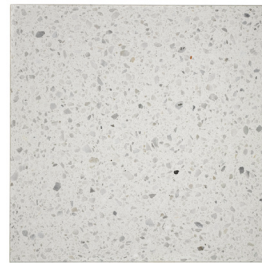

## CONCOURSE

Concourse is a cement tile available with marble embedded or bright colored glass. Provides an elegant design element.

## CONCOURSE

PALETTE

ATLAS

BAY

BLUENOTE

LUNA

RICE

SAYBROOK

\*ALL COLORS AVAILABLE IN-STOCK