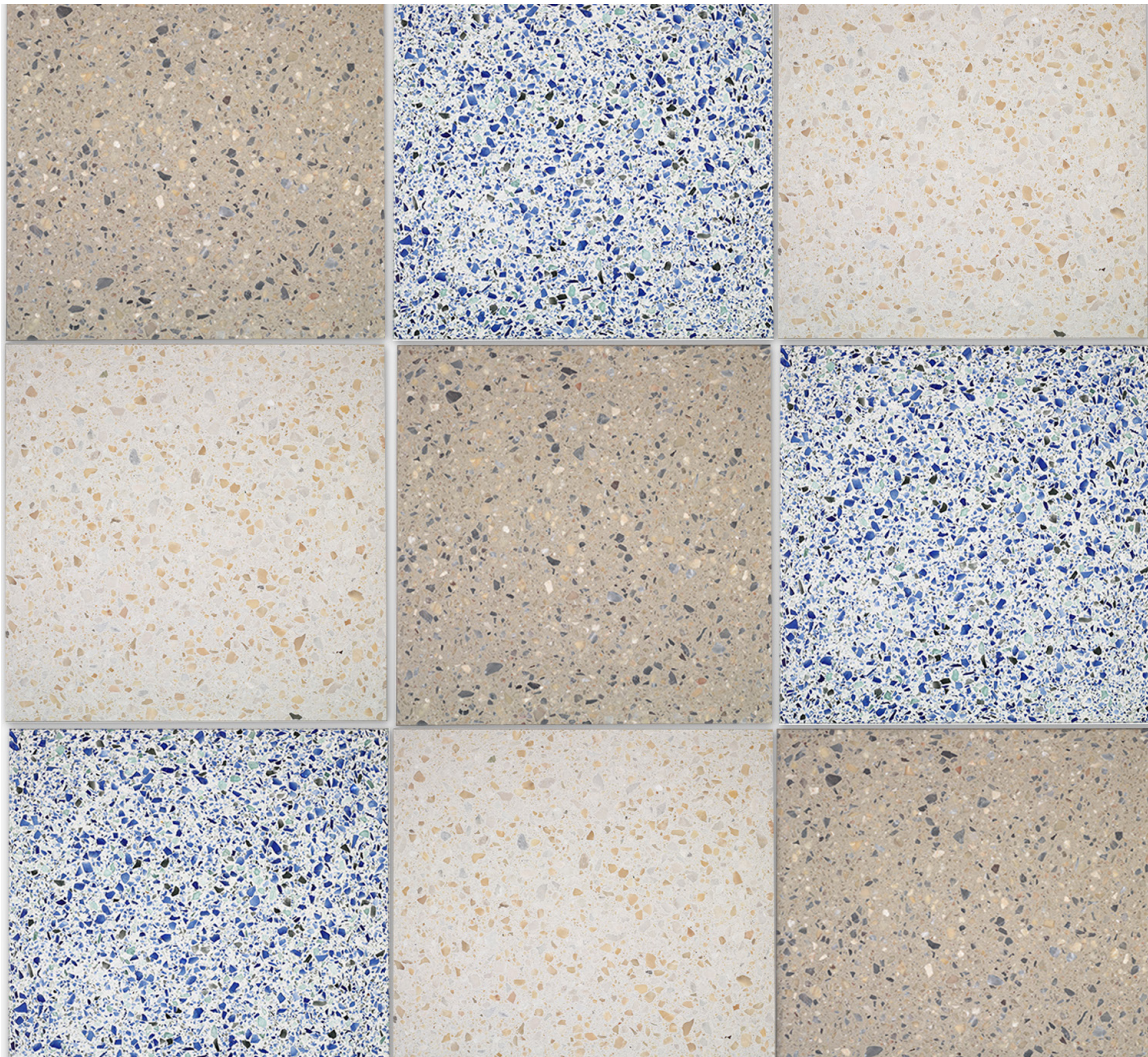

# WATERWORKS STUDIO

---

SURFACES ROUND-UP

## CONCOURSE

Concourse is a cement tile available with marble embedded or bright colored glass. Provides an elegant design element.

## CONCOURSE

FIELD TILE

CONCRETE  
12" X 12"

## CONCOURSE

PALETTE

ATLAS

BAY

BLUENOTE

LUNA

RICE

SAYBROOK