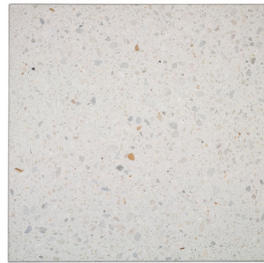

## CONCOURSE

PALETTE

ATLAS

BAY

BLUENOTE

LUNA

RICE

SAYBROOK

\*ALL COLORS AVAILABLE IN-STOCK