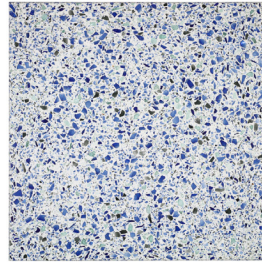

## CONCOURSE

PALETTE

ATLAS

BAY

BLUENOTE

LUNA

RICE

SAYBROOK

\*ALL COLORS AVAILABLE IN-STOCK