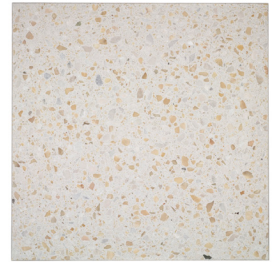

## CONCOURSE

PALETTE

ATLAS

BAY

BLUENOTE

LUNA

RICE

SAYBROOK

\*ALL COLORS AVAILABLE IN-STOCK