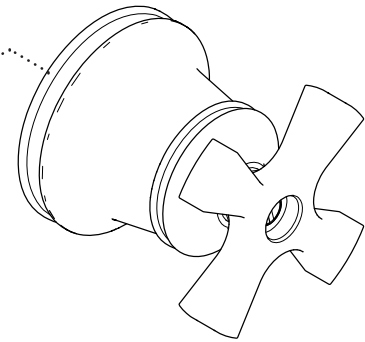

030496*
HANDLE
KIT