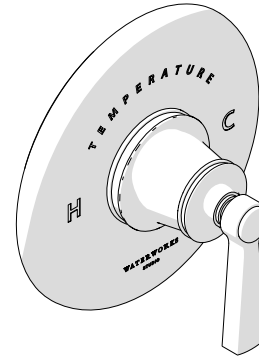

## SERVICE PARTS

**STYLE TRTH01**  
Transit Thermostatic Control Valve Trim  
with Metal Cross Handles

**STYLE TRTH10**  
Transit Thermostatic Control Valve Trim  
with Metal Lever Handles

**STYLE TRVC40**  
Transit Volume Control Valve Trim with  
Metal Cross Handles

**STYLE TRVC50**  
Transit Volume Control Valve Trim with  
Metal Lever Handle

---

**WELCOME TO**