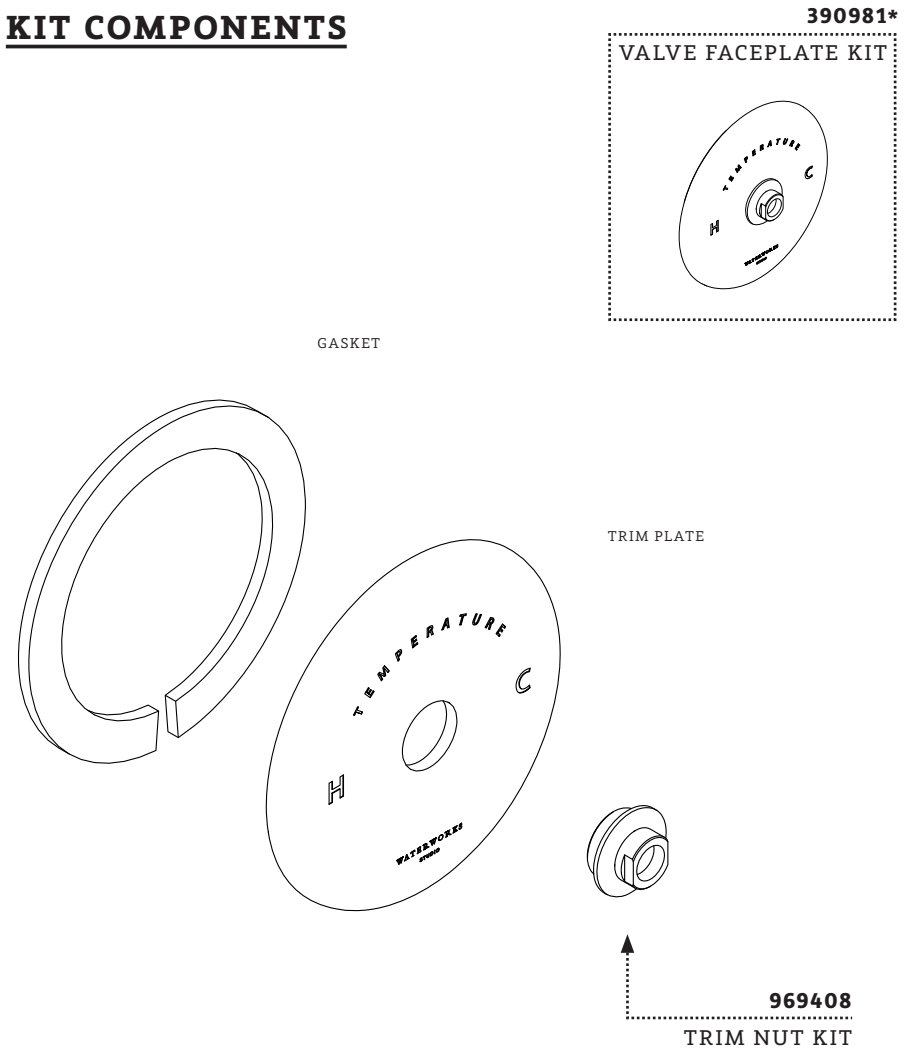

030496\*  
HANDLE  
KIT

069518\*  
HANDLE  
KIT

492230\*  
INDICE  
KIT

**KIT COMPONENTS**

**KIT COMPONENTS**

**NOTES**

**SERVICE PARTS INDEX**

<u>STYLE</u>	<u>DESCRIPTION</u>	<u>PG</u>
030496*	HANDLE KIT	4
069518*	HANDLE KIT	4
492230*	INDICE KIT	4
969408	TRIM NUT KIT	2
390981*	VALVE FACEPLATE KIT	5

---

**STYLES: TRTH01, TRTH10, TRVC40, TRVC50**

**NOTES**

---

\*FINISH/COLOR MUST BE SPECIFIED WHEN ORDERING  
++SUPPLIED AS A PAIR

**NOTES**

WATERWORKS  
STUDIO

**PRODUCT SUPPORT**