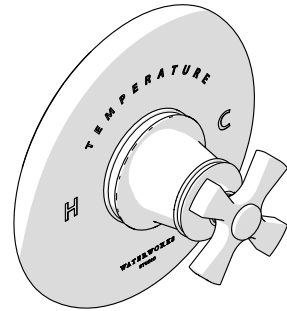

## SERVICE PARTS

**STYLE TRTH01**  
Transit Thermostatic Control Valve Trim  
with Metal Cross Handles

**STYLE TRTH10**  
Transit Thermostatic Control Valve Trim  
with Metal Lever Handles

**STYLE TRVC40**  
Transit Volume Control Valve Trim with  
Metal Cross Handles

**STYLE TRVC50**  
Transit Volume Control Valve Trim with  
Metal Lever Handle

---

**WELCOME TO**