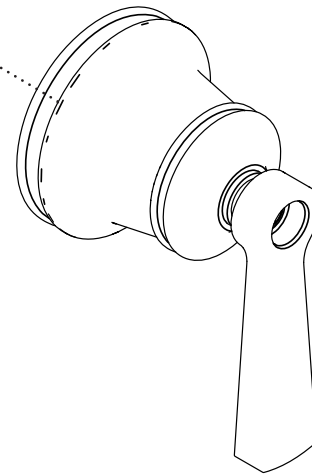

069518*
HANDLE
KIT